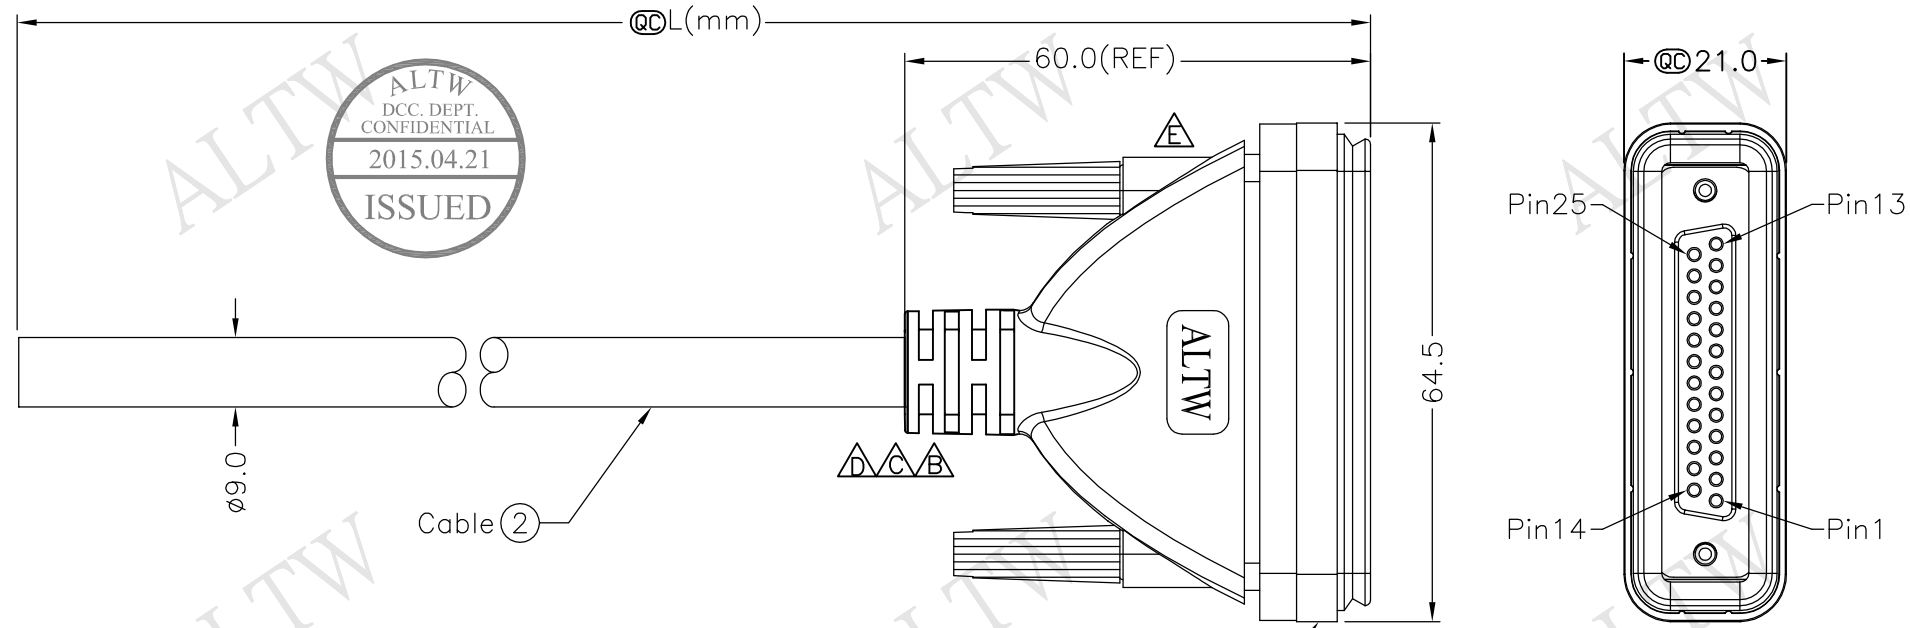

REV.	ECN NO.	DATE	SIGN.	DESCRIPTION
C	LEN-960015~8	2009/03/12	Li Xiu Zhi	Change SR
D	LEN-9B0070~73	2009/10/21	Li Xiu Zhi	Change SR
E	LEN1540181~185	2015/03/18	Ruru	Change Logo

Shell	Drain	地線	25	Pink/Black	粉/黑
12	Light Green	淺綠	24	Grey/Black	灰/黑
11	Pink	粉	23	Green/Black	綠/黑
10	White	白	22	Yellow/Black	黃/黑
9	Grey	灰	21	Orange/Black	橙/黑
8	Purple	紫	20	Red/Black	紅/黑
7	Blue	藍	19	Purple/White	紫/白
6	Green	綠	18	Blue/White	藍/白
5	Yellow	黃	17	Green/White	綠/白
4	Orange	橙	16	Orange/White	橙/白
3	Red	紅	15	Red/White	紅/白
2	Brown	棕	14	Brown/White	棕/白
1	Black	黑	13	Black/White	黑/白
Conn.	Wire Color	Conn.	Wire Color		

Pin Out

SDB-25AFFM-SL7000 ①

SDB-25AFFM-SL7AXX

ALTW CONFIDENTIAL 2015.03.18 R&D DEPT.

XX:01~99Meter
 01:01Meter
 02:02Meters
 :
 :
 99:99Meters

Cable Length(L):01~99Meters

- Note:
- * @C Important Dimension To Check.
 - * Waterproof Rate: IP67
 - * Connector: D-SUB 25 Pin Female
 - * Cable: UL2464 24AWG*25C+Drain+Al/My (UV Resistant)OD=9.0mm, Black
 - * Cable Length Tolerance: 01M:±40mm
 02M~05M:±60mm
 06M~10M:±100mm
 11M~30M:±200mm
 31M~99M:±500mm

UNIT:mm		TITLE
TOLERANCE	±0.5 mm	D-SUB Conn. Cable Screw DB25Pin F Conn. F Pin
SCALE	Free	SHEET 1 OF 1
REV. E	SIZE A4	@C :Inspection Item

Amphenol LTW 安費諾亮泰企業股份有限公司		ITEM NO	DRAWN BY	DATE
		DWG NO SDB-25AFFM-SL7AXX	Ruru	2015/03/18
		CUSTOMER ALTW	CHECKED BY Rita	DATE 2015/03/18
			APPROVED BY Lion	DATE 2015/03/18