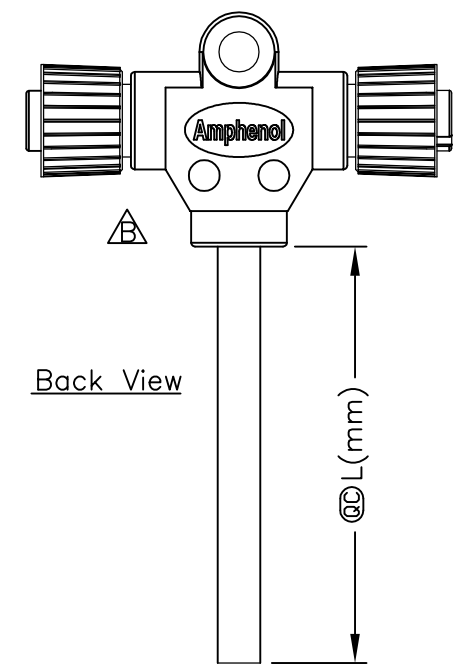

REV.	ECN NO.	DATE	SIGN	DESCRIPTION
B	LEN1720321~324	2017/02/14	Ruru	Change Logo & Outer Mold Design & Note

THIS DOCUMENT IS SUBJECT TO CHANGE WITHOUT NOTICE. IT IS CONFIDENTIAL AND A PROPERTY OF Amphenol LTW. DISCLOSURE TO THIRD PARTY HAS TO BE AUTHORIZED BY Amphenol LTW.

SS-080800-FF0-TSAXX  
 ↑  
 XX:01~99Meter  
 01:01Meter  
 02:02Meters  
 :  
 :  
 99:99Meters  
 Cable Length(L):01~99Meters

- Note:
- \* QC Important Dimension.
  - \* Waterproof Rate: IP68
  - \* Housing: Black, PU
  - \* Female Pin: Copper Alloy, Gold Plated
  - \* Wire Harness: UL1007 24AWG, 8Pcs.
  - \* Cable: UL2464 22AWG\*8C+Talc
  - \* Cable Length Tolerance: 01M: ±40mm  
 02M~05M: ±60mm  
 06M~10M: ±100mm  
 11M~30M: ±200mm  
 31M~99M: ±500mm

8	Gray	灰	8
7	Purple	紫	7
6	Blue	藍	6
5	Green	綠	5
4	Yellow	黃	4
3	Orange	橘	3
2	Red	紅	2
1	Brown	棕	1
Conn.1	Wire Color		Conn.2
Pin Out			

UNIT:mm TOLERANCE ±0.5 mm	TITLE M12 Conn T Cable Screw FF Conn FF Pin		Amphenol LTW 安費諾亮泰企業股份有限公司	ITEM NO	DRAWN BY Ruru	DATE 2017/02/14
	SCALE Free	SHEET 1 OF 1		DWG NO SS-080800-FF0-TSAXX	CHECKED BY Rita	DATE 2017/02/14
REV. B	SIZE A4	QC :Inspection Item		CUSTOMER ALTW	APPROVED BY Max	DATE 2017/02/14