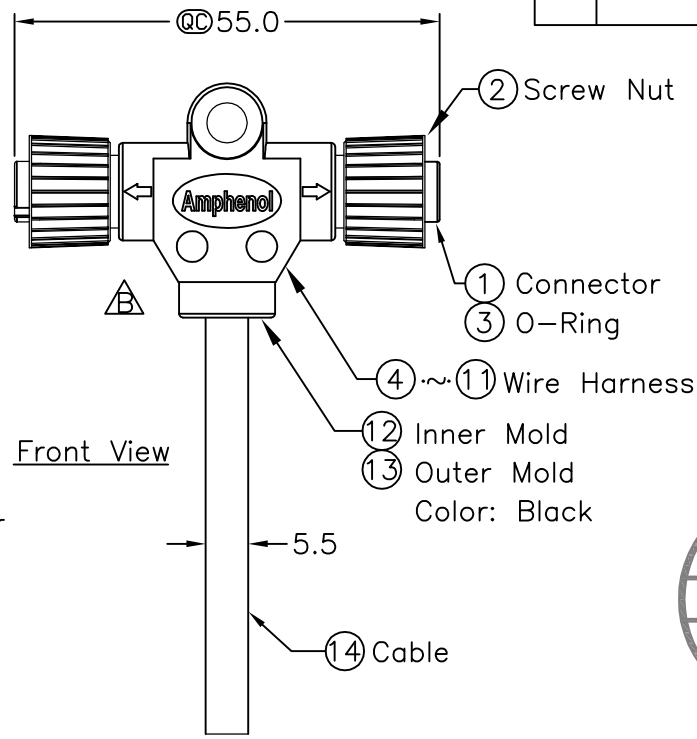

REV.	ECN NO.	DATE	SIGN	DESCRIPTION
B	LEN1720321~324	2017/02/14	Ruru	Change Logo & Outer Mold Design & Note

THIS DOCUMENT IS SUBJECT TO CHANGE WITHOUT NOTICE. IT IS CONFIDENTIAL AND A PROPERTY OF Amphenol LTW. DISCLOSURE TO THIRD PARTY HAS TO BE AUTHORIZED BY Amphenol LTW.

SS-080800-FF0-TSAXX  
 ↑  
 XX:01~99Meter  
 01:01Meter  
 02:02Meters  
 :  
 :  
 99:99Meters  
 Cable Length(L):01~99Meters

- Note:
- \* QC Important Dimension.
  - \* Waterproof Rate: IP68
  - \* Housing: Black, PU
  - \* Female Pin: Copper Alloy, Gold Plated
  - \* Wire Harness: UL1007 24AWG, 8Pcs.
  - \* Cable: UL2464 22AWG\*8C+Talc
  - \* Cable Length Tolerance: 01M: ±40mm  
 02M~05M: ±60mm  
 06M~10M: ±100mm  
 11M~30M: ±200mm  
 31M~99M: ±500mm

8	Gray	灰	8
7	Purple	紫	7
6	Blue	藍	6
5	Green	綠	5
4	Yellow	黃	4
3	Orange	橘	3
2	Red	紅	2
1	Brown	棕	1
Conn.1	Wire Color		Conn.2
Pin Out			

UNIT:mm TOLERANCE ±0.5 mm	TITLE M12 Conn T Cable Screw FF Conn FF Pin		Amphenol LTW 安費諾亮泰企業股份有限公司	ITEM NO	DRAWN BY Ruru	DATE 2017/02/14
	SCALE Free	SHEET 1 OF 1		DWG NO SS-080800-FF0-TSAXX	CHECKED BY Rita	DATE 2017/02/14
REV. B	SIZE A4	QC :Inspection Item		CUSTOMER ALTW	APPROVED BY Max	DATE 2017/02/14