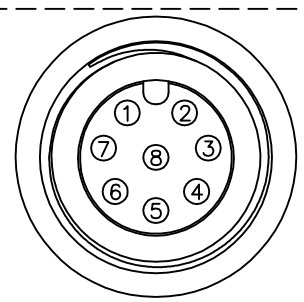

SS-080800-FF0-TSAXX  
 ↑  
 XX:01~99Meter  
 01:01Meter  
 02:02Meters  
 :  
 :  
 99:99Meters  
 Cable Length(L):01~99Meters

- Note:
- \* QC Important Dimension.
  - \* Waterproof Rate: IP68
  - \* Housing: Black, PU
  - \* Female Pin: Copper Alloy, Gold Plated
  - \* Wire Harness: UL1007 24AWG, 8Pcs.
  - \* Cable: UL2464 22AWG\*8C+Talc
  - \* Cable Length Tolerance: 01M: ±40mm  
 02M~05M: ±60mm  
 06M~10M: ±100mm  
 11M~30M: ±200mm  
 31M~99M: ±500mm