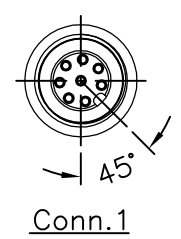

SS-080800-FF0-TSAXX  
 ↑  
 XX:01~99Meter  
 01:01Meter  
 02:02Meters  
 :  
 :  
 99:99Meters  
 Cable Length(L):01~99Meters

- Note:
- \* QC Important Dimension.
  - \* Waterproof Rate: IP68
  - \* Housing: Black, PU
  - \* Female Pin: Copper Alloy, Gold Plated
  - \* Wire Harness: UL1007 24AWG, 8Pcs.
  - \* Cable: UL2464 22AWG\*8C+Talc
  - \* Cable Length Tolerance: 01M: ±40mm  
 02M~05M: ±60mm  
 06M~10M: ±100mm  
 11M~30M: ±200mm  
 31M~99M: ±500mm

8	Gray	灰	8
7	Purple	紫	7
6	Blue	藍	6
5	Green	綠	5
4	Yellow	黃	4
3	Orange	橘	3
2	Red	紅	2
1	Brown	棕	1
Conn.1	Wire Color		Conn.2
Pin Out			

UNIT:mm TOLERANCE ±0.5 mm	TITLE M12 Conn T Cable Screw FF Conn FF Pin		Amphenol LTW 安費諾亮泰企業股份有限公司	ITEM NO	DRAWN BY Ruru	DATE 2017/02/14
	SCALE Free	SHEET 1 OF 1		DWG NO SS-080800-FF0-TSAXX	CHECKED BY Rita	DATE 2017/02/14
REV. B	SIZE A4	QC :Inspection Item		CUSTOMER ALTW	APPROVED BY Max	DATE 2017/02/14