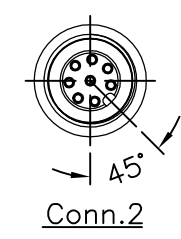

SS-080800-FF0-TSAXX  
 ↑  
 XX:01~99Meter  
 01:01Meter  
 02:02Meters  
 :  
 :  
 99:99Meters  
 Cable Length(L):01~99Meters

- Note:
- \* QC Important Dimension.
  - \* Waterproof Rate: IP68
  - \* Housing: Black, PU
  - \* Female Pin: Copper Alloy, Gold Plated
  - \* Wire Harness: UL1007 24AWG, 8Pcs.
  - \* Cable: UL2464 22AWG\*8C+Talc
  - \* Cable Length Tolerance: 01M: ±40mm  
 02M~05M: ±60mm  
 06M~10M: ±100mm  
 11M~30M: ±200mm  
 31M~99M: ±500mm

8	Gray	灰	8
7	Purple	紫	7
6	Blue	藍	6
5	Green	綠	5
4	Yellow	黃	4
3	Orange	橘	3
2	Red	紅	2
1	Brown	棕	1
Conn.1	Wire Color		Conn.2
Pin Out			

UNIT:mm TOLERANCE ±0.5 mm	TITLE M12 Conn T Cable Screw FF Conn FF Pin		Amphenol LTW 安費諾亮泰企業股份有限公司	ITEM NO	DRAWN BY Ruru	DATE 2017/02/14
	SCALE Free	SHEET 1 OF 1		DWG NO SS-080800-FF0-TSAXX	CHECKED BY Rita	DATE 2017/02/14
REV. B	SIZE A4	QC :Inspection Item		CUSTOMER ALTW	APPROVED BY Max	DATE 2017/02/14