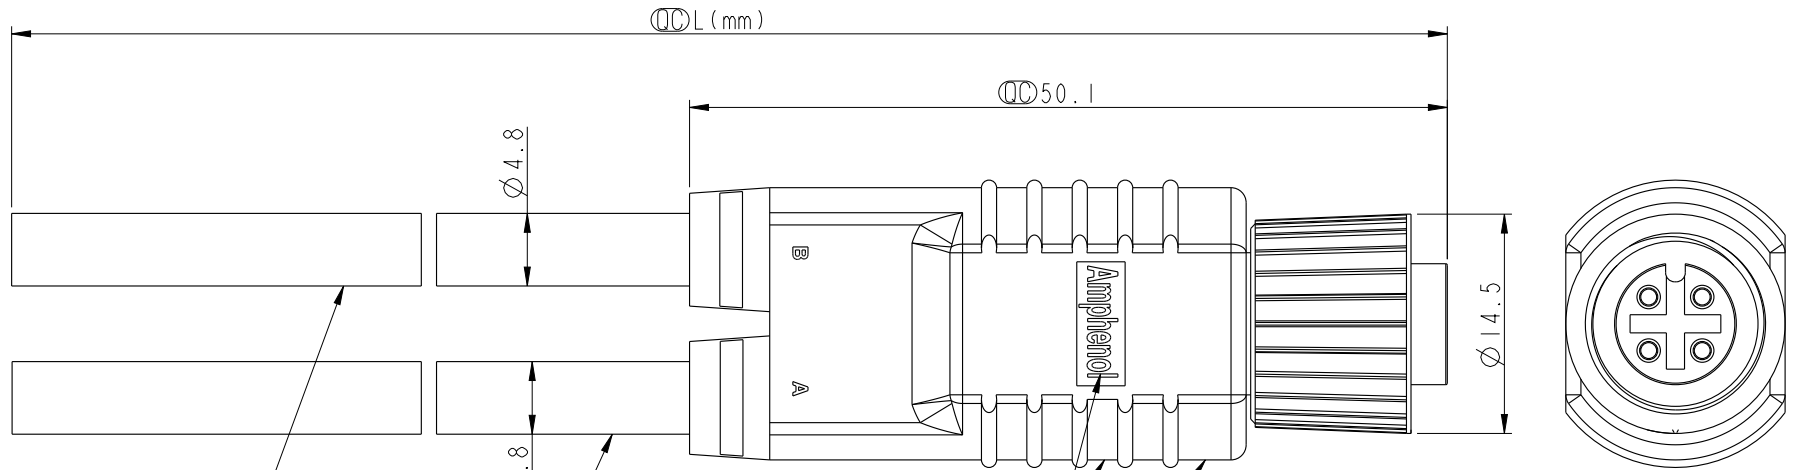

REV.	ECN NO.	DATE	SIGN	DESCRIPTION
B	LEN13B0203~06	2013/09/14	Cary	Change Logo From LTW To Amphenol

Logo in both sides
兩面Logo

SS-040000-F00-YS000
Color:Black
SS-040000-F00-YSBXX
XX:01~99Meters
01:01Meter
02:02Meters
.....
99:99Meters
Cable Length(L):01~99Meters

Note:
 * \varnothing Important Dimension To Check.
 * Waterproof Rate:IP68
 IP68:1M Depth Of Water In 24hours.
 * Housing:PU,Black.
 * Female Pin:Copper Alloy,Gold Plated.
 Cable: 22AWG*4C+INSULATION
 OD=4.8mm, Black
 * Cable Length Tolerance:01M:±40mm
 02M~05M:±60mm
 06M~10M:±100mm
 11M~30M:±200mm
 31M~99M:±500mm

Pin Assignments
Front View

4	Blue	藍	Blue	藍
3	White	白	White	白
2	Black	黑	Black	黑
1	Brown	棕	Brown	棕
		A		B
Conn.	Wire Color		Pin Out	

UNIT:mm
 TOLERANCE ±0.5mm

TITLE M12 Cable Screw 4Pin F Conn F Pin			
SCALE 1:1	SIZE A4	SHEET 1 OF 1	
REV. B	WC-REV. A.3	\varnothing : Inspection item	