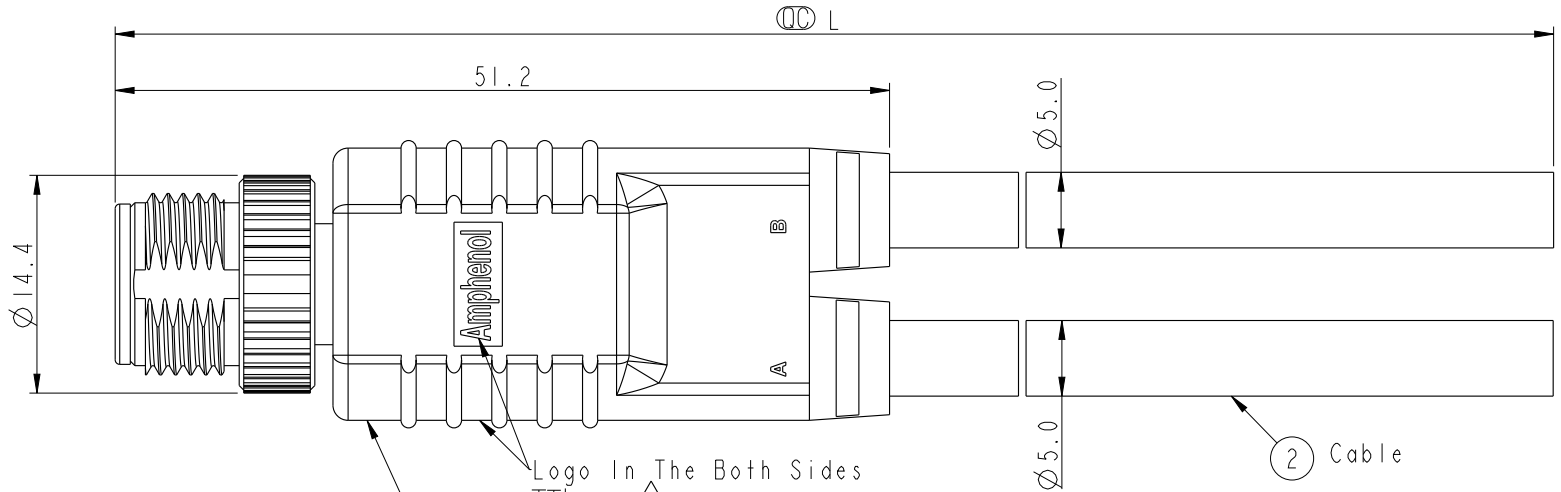

REV.	ECN NO.	DATE	SIGN	DESCRIPTION
B	LEN13B0135~38	2013/06/01	Cary	Change Logo From LTW To Amphenol

① SD-050000-M00-YS000  
Color: Black  
SD-050000-M00-YSBXX

XX:01~99Meter  
01:01Meter  
02:02Meters  
:  
:  
99:99Meters  
Cable Length(L):01~99Meters

- Note:
- \* Ⓞ Important Dimension To Check.
  - \* Waterproof Rate: IP68.
  - \* IP68: 1M Depth Of Water In 24hours.
  - \* Housing: PU, Black.
  - \* Male Pin: Phosphor Bronze, Gold Plated
  - \* O-Ring: Viton, Green
  - \* Screw Nut: Zn Alloy, Nicked Plated
  - \* Cable: NO HALOGEN 22AWG\*5C+T, Black, PU Jacket, UV Resistant, OD=5.0mm
  - \* Cable Length Tolerance: 01M: ±40mm  
02M~05M: ±60mm  
06M~10M: ±100mm  
11M~30M: ±200mm  
31M~99M: ±500mm

Pin Assignments  
Front View 前視圖

5	Green	綠	Green	綠
4	Black	黑	Black	黑
3	Blue	藍	Blue	藍
2	White	白	White	白
1	Brown	棕	Brown	棕
	A		B	
Conn.	Wire Color			
	Pin Out			

UNIT:mm		TITLE
TOLERANCE	±0.5mm	M12 D 5Pin M Conn. M Pin,Y Cable
SCALE	2:1	SHEET 1 OF 1
REV.	B	WC-REV. A.2
		Ⓞ: Inspection item