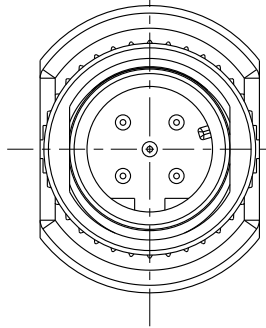

REV.	ECN NO.	DATE	SIGN	DESCRIPTION
B	LEN13B0135~38	2013/06/01	Cary	Change Logo From LTW To Amphenol

① SD-050000-M00-YS000  
Color: Black  
SD-050000-M00-YSBXX

XX:01~99Meter  
01:01Meter  
02:02Meters  
:  
:  
99:99Meters  
Cable Length(L):01~99Meters

- Note:
- \* Ⓞ Important Dimension To Check.
  - \* Waterproof Rate: IP68.
  - \* IP68: 1M Depth Of Water In 24hours.
  - \* Housing: PU, Black.
  - \* Male Pin: Phosphor Bronze, Gold Plated
  - \* O-Ring: Viton, Green
  - \* Screw Nut: Zn Alloy, Nicked Plated
  - \* Cable: NO HALOGEN 22AWG\*5C+T, Black, PU Jacket, UV Resistant, OD=5.0mm
  - \* Cable Length Tolerance: 01M: ±40mm  
02M~05M: ±60mm  
06M~10M: ±100mm  
11M~30M: ±200mm  
31M~99M: ±500mm

Pin Assignments  
Front View 前視圖

5	Green	綠	Green	綠
4	Black	黑	Black	黑
3	Blue	藍	Blue	藍
2	White	白	White	白
1	Brown	棕	Brown	棕
	A		B	
Conn.	Wire Color			
	Pin Out			

UNIT:mm		TITLE
TOLERANCE	±0.5mm	M12 D 5Pin M Conn. M Pin,Y Cable
SCALE	2:1	SHEET 1 OF 1
REV.	B	WC-REV. A.2
		Ⓞ: Inspection item