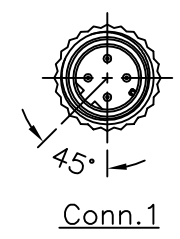

PD-040400-MF0-TSAXX  
 XX:01~99Meter  
 01:01Meter  
 02:02Meters  
 :  
 :  
 99:99Meters  
 Cable Length(L):01~99Meters

- Note:
- \*  $\text{QC}$  Important Dimension.
  - \* Waterproof Rate: IP68
  - \* Housing: Black, Polyurethane
  - \* Screw Nut: Black, Nylon+GF
  - \* Male Pin: Copper Alloy, Gold Plated
  - \* Female Pin: Copper Alloy, Gold Plated
  - \* Wire Harness: UL1007 24AWG
  - \* Cable: Black, UL2464 22AWG\*4C+Talc PVC Jacket UV Resistant OD=5.0mm
  - \* Cable Length Tolerance: 01M:  $\pm 40\text{mm}$   
 02M~05M:  $\pm 60\text{mm}$   
 06M~10M:  $\pm 100\text{mm}$   
 11M~30M:  $\pm 200\text{mm}$   
 31M~99M:  $\pm 500\text{mm}$

4	Black	黑	4
3	Blue	藍	3
2	White	白	2
1	Brown	棕	1
Conn.1	Wire Color		Conn.2
Pin Out			

UNIT:mm	
TOLERANCE	$\pm 0.5 \text{ mm}$

TITLE M12 Conn T Cable Screw FM Conn FM Pin	
SCALE Free	SHEET 1 OF 1
REV. B	SIZE A4
QC :Inspection Item	