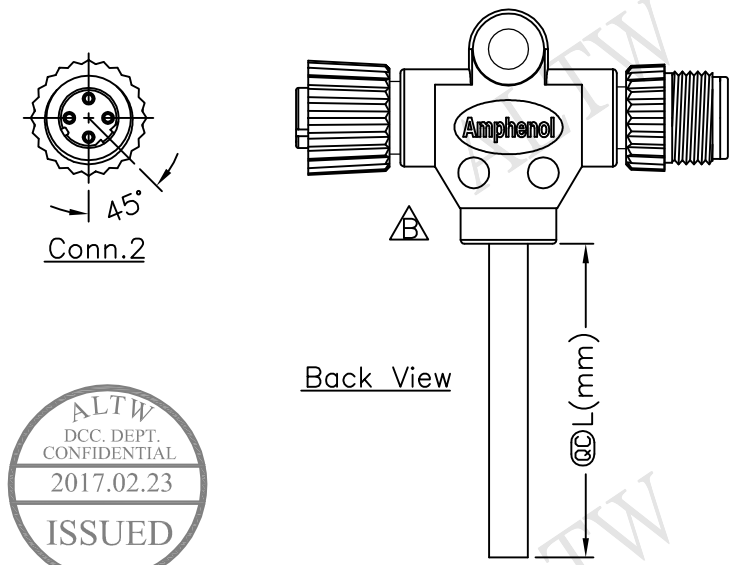

PD-040400-MF0-TSAXX  
 XX:01~99Meter  
 01:01Meter  
 02:02Meters  
 :  
 :  
 99:99Meters  
 Cable Length(L):01~99Meters

- Note:
- \*  $\text{QC}$  Important Dimension.
  - \* Waterproof Rate: IP68
  - \* Housing: Black, Polyurethane
  - \* Screw Nut: Black, Nylon+GF
  - \* Male Pin: Copper Alloy, Gold Plated
  - \* Female Pin: Copper Alloy, Gold Plated
  - \* Wire Harness: UL1007 24AWG
  - \* Cable: Black, UL2464 22AWG\*4C+Talc PVC Jacket UV Resistant OD=5.0mm
  - \* Cable Length Tolerance: 01M:  $\pm 40\text{mm}$   
 02M~05M:  $\pm 60\text{mm}$   
 06M~10M:  $\pm 100\text{mm}$   
 11M~30M:  $\pm 200\text{mm}$   
 31M~99M:  $\pm 500\text{mm}$

4	Black	黑	4
3	Blue	藍	3
2	White	白	2
1	Brown	棕	1
Conn.1	Wire Color		Conn.2
Pin Out			

UNIT:mm	
TOLERANCE	$\pm 0.5 \text{ mm}$

TITLE M12 Conn T Cable Screw FM Conn FM Pin	
SCALE Free	SHEET 1 OF 1
REV. B	SIZE A4
QC :Inspection Item	