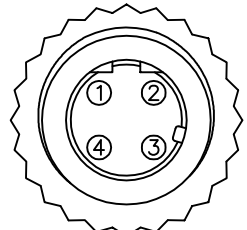

PD-040400-MF0-TSAXX  
 XX:01~99Meter  
 01:01Meter  
 02:02Meters  
 :  
 :  
 99:99Meters  
 Cable Length(L):01~99Meters

- Note:
- \*  $\text{QC}$  Important Dimension.
  - \* Waterproof Rate: IP68
  - \* Housing: Black, Polyurethane
  - \* Screw Nut: Black, Nylon+GF
  - \* Male Pin: Copper Alloy, Gold Plated
  - \* Female Pin: Copper Alloy, Gold Plated
  - \* Wire Harness: UL1007 24AWG
  - \* Cable: Black, UL2464 22AWG\*4C+Talc PVC Jacket UV Resistant OD=5.0mm
  - \* Cable Length Tolerance: 01M:  $\pm 40\text{mm}$   
 02M~05M:  $\pm 60\text{mm}$   
 06M~10M:  $\pm 100\text{mm}$   
 11M~30M:  $\pm 200\text{mm}$   
 31M~99M:  $\pm 500\text{mm}$

4	Black	黑	4
3	Blue	藍	3
2	White	白	2
1	Brown	棕	1
Conn.1	Wire Color		Conn.2
Pin Out			

UNIT:mm	
TOLERANCE	$\pm 0.5 \text{ mm}$

TITLE M12 Conn T Cable Screw FM Conn FM Pin	
SCALE Free	SHEET 1 OF 1
REV. B	SIZE A4
QC :Inspection Item	