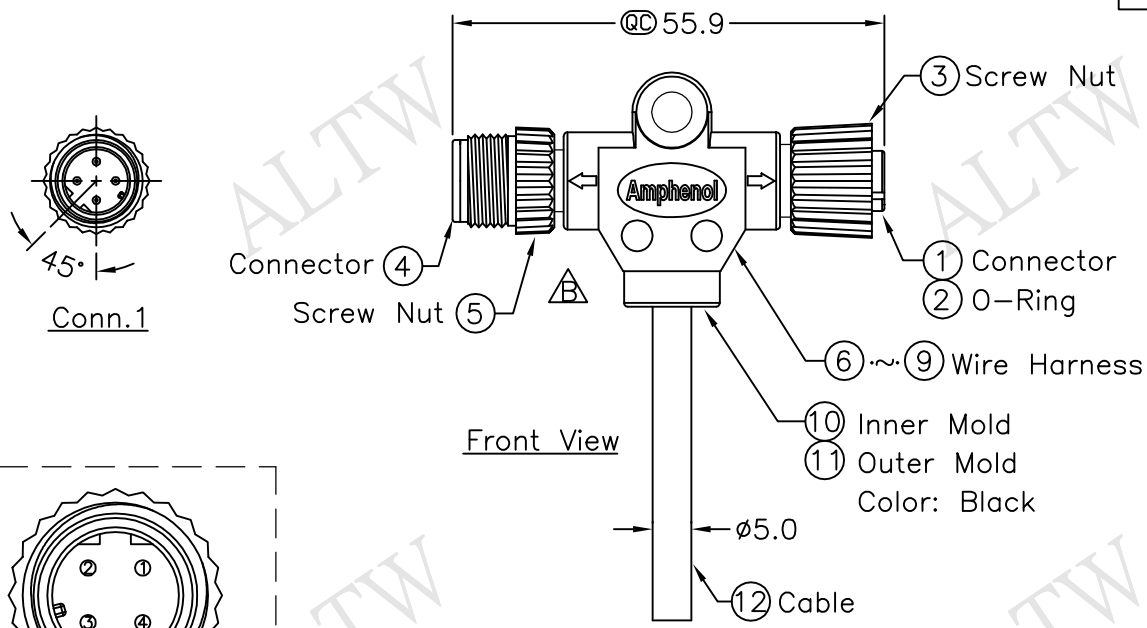

PD-040400-MF0-TSAXX  
 XX:01~99Meter  
 01:01Meter  
 02:02Meters  
 :  
 :  
 99:99Meters  
 Cable Length(L):01~99Meters

- Note:
- \*  $\text{QC}$  Important Dimension.
  - \* Waterproof Rate: IP68
  - \* Housing: Black, Polyurethane
  - \* Screw Nut: Black, Nylon+GF
  - \* Male Pin: Copper Alloy, Gold Plated
  - \* Female Pin: Copper Alloy, Gold Plated
  - \* Wire Harness: UL1007 24AWG
  - \* Cable: Black, UL2464 22AWG\*4C+Talc PVC Jacket UV Resistant OD=5.0mm
  - \* Cable Length Tolerance: 01M:  $\pm 40\text{mm}$   
 02M~05M:  $\pm 60\text{mm}$   
 06M~10M:  $\pm 100\text{mm}$   
 11M~30M:  $\pm 200\text{mm}$   
 31M~99M:  $\pm 500\text{mm}$

4	Black	黑	4
3	Blue	藍	3
2	White	白	2
1	Brown	棕	1
Conn.1	Wire Color		Conn.2
Pin Out			

UNIT:mm	
TOLERANCE	$\pm 0.5 \text{ mm}$

TITLE M12 Conn T Cable Screw FM Conn FM Pin	
SCALE Free	SHEET 1 OF 1
REV. B	SIZE A4
QC :Inspection Item	