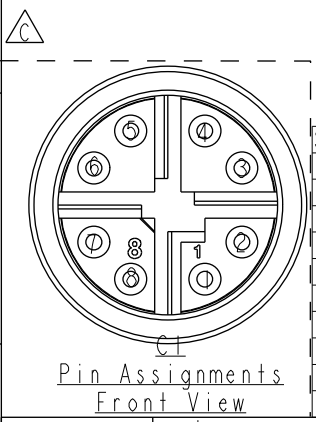

THIS DOCUMENT IS SUBJECT TO CHANGE WITHOUT NOTICE. IT IS CONFIDENTIAL AND A PROPERTY OF Amphenol LTW. DISCLOSURE TO THIRD PARTY HAS TO BE AUTHORIZED BY Amphenol LTW.

REV.	ECN NO.	DATE	SIGN	DESCRIPTION
A		2021/02/23	Vicky	Initial Released
B	C210337	2021/03/08	Vicky	Old Item No. MSXSXXML-SPBML-SGXXX
C	C220546	2022/03/31	Arvin Chan	*3

Shield	Braid	編織	Shield	
6	Brown	棕	8	Twist
5	White/Brown	白/棕	7	Twist
4	Green	綠	6	Twist
3	White/Green	白/綠	3	Twist
8	Blue	藍	4	Twist
7	White/Blue	白/藍	5	Twist
2	Orange	橘	2	Twist
1	White/Orange	白/橘	1	
CI	Wire Color		C2	

MSXSXXML-SPBML-SXXXX
XX: No. Of Pin
XXX: 0.5~40Meters
A05: 0.5Meter
001: 01Meter
002: 02Meter
:
:
040: 40Meters

Note:
* RoHS Compliant
* Important Dimension.
* CI
Waterproof rate: IPX7, mated
Housing: Thermoplastic, Black
Pin: Copper alloy, Gold plated
Nut: Metal
Outer mold: Thermoplastic, Black
* C2
Waterproof Rate: Non-Waterproof
Plug: RJ45, Shielded
* Cable: CAT-6A, 26#*4P+AL/MY+B

TPU Jacket, OD=6.8, Green.
* Cable Length Tolerance:
0.5M < L ≤ 1M: +60/-0 mm
1M < L ≤ 3M: +120/-0 mm
3M < L ≤ 5M: +160/-0 mm
5M < L ≤ 10M: ±100 mm
10M < L ≤ 20M: ±200 mm
20M < L ≤ 30M: ±300 mm
30M < L ≤ 40M: ±500 mm

UNIT:mm		TITLE ACC, SEN, X Code, DB-ENDED MM	
TOLERANCE	±0.5 mm	SCALE Free	SIZE A4
REV. C	WC-REV. A.1	SHEET 1	OF 1
		: Inspection item	

Amphenol LTW
安費諾亮泰企業股份有限公司

ITEM NO	DRAWN BY Vicky	DATE 2021-02-23
DWG NO MSXSXXML-SPBML-SXXXX	CHECKED BY Rita	DATE 2021-02-23
CUSTOMER ALTW	APPROVED BY Max	DATE 2021-02-23