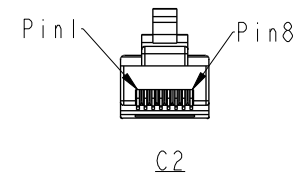

Shield	Braid	編織	Shield	
6	Brown	棕	8	Twist
5	White/Brown	白/棕	7	Twist
4	Green	綠	6	Twist
3	White/Green	白/綠	3	Twist
8	Blue	藍	4	Twist
7	White/Blue	白/藍	5	Twist
2	Orange	橘	2	Twist
1	White/Orange	白/橘	1	
CI	Wire Color		C2	

MSXSXXML-SPBML-SXXXX
 XX: No. Of Pin
 XXX: 0.5~40Meters
 A05: 0.5Meter
 001: 01Meter
 002: 02Meter
 :
 :
 040: 40Meters

Note:
 * RoHS Compliant
 * Important Dimension.
 * CI
 Waterproof rate: IPX7, mated
 Housing: Thermoplastic, Black
 Pin: Copper alloy, Gold plated
 Nut: Metal
 Outer mold: Thermoplastic, Black
 * C2
 Waterproof Rate: Non-Waterproof
 Plug: RJ45, Shielded
 * Cable: CAT-6A, 26#*4P+AL/MY+B

 TPU Jacket, OD=6.8, Green.
 * Cable Length Tolerance:
 0.5M < L ≤ 1M: +60/-0 mm
 1M < L ≤ 3M: +120/-0 mm
 3M < L ≤ 5M: +160/-0 mm
 5M < L ≤ 10M: ±100 mm
 10M < L ≤ 20M: ±200 mm
 20M < L ≤ 30M: ±300 mm
 30M < L ≤ 40M: ±500 mm

UNIT:mm		TITLE ACC, SEN, X Code, DB-ENDED MM	
TOLERANCE	±0.5 mm	SCALE Free	SIZE A4
REV. C	WC-REV. A.1	SHEET 1	OF 1
		: Inspection item	

Amphenol LTW
 安費諾亮泰企業股份有限公司

ITEM NO	DRAWN BY Vicky	DATE 2021-02-23
DWG NO MSXSXXML-SPBML-SXXXX	CHECKED BY Rita	DATE 2021-02-23
CUSTOMER ALTW	APPROVED BY Max	DATE 2021-02-23