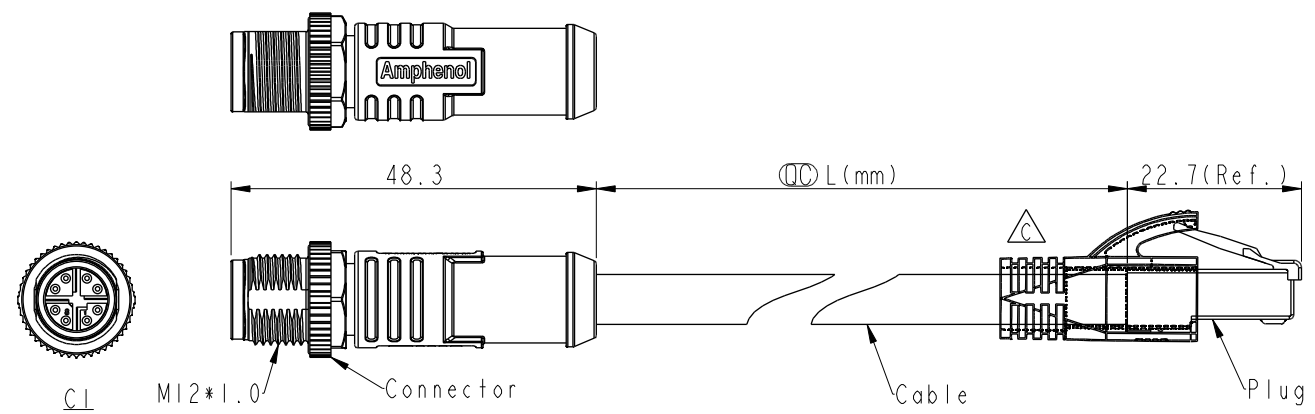

Shield	Braid	編織	Shield	
6	Brown	棕	8	Twist
5	White/Brown	白/棕	7	Twist
4	Green	綠	6	Twist
3	White/Green	白/綠	3	Twist
8	Blue	藍	4	Twist
7	White/Blue	白/藍	5	Twist
2	Orange	橘	2	Twist
1	White/Orange	白/橘	1	
CI	Wire Color		C2	

MSXSXXML-SPBML-SXXXX
 XX: No. Of Pin
 XXX: 0.5~40Meters
 A05: 0.5Meter
 001: 01Meter
 002: 02Meter
 :
 :
 040: 40Meters

Note:
 * RoHS Compliant
 * Important Dimension.
 * CI
 Waterproof rate: IPX7, mated
 Housing: Thermoplastic, Black
 Pin: Copper alloy, Gold plated
 Nut: Metal
 Outer mold: Thermoplastic, Black
 * C2
 Waterproof Rate: Non-Waterproof
 Plug: RJ45, Shielded
 * Cable: CAT-6A, 26#*4P+AL/MY+B

 TPU Jacket, OD=6.8, Green.
 * Cable Length Tolerance:
 0.5M < L ≤ 1M: +60/-0 mm
 1M < L ≤ 3M: +120/-0 mm
 3M < L ≤ 5M: +160/-0 mm
 5M < L ≤ 10M: ±100 mm
 10M < L ≤ 20M: ±200 mm
 20M < L ≤ 30M: ±300 mm
 30M < L ≤ 40M: ±500 mm

UNIT:mm		TITLE ACC, SEN, X Code, DB-ENDED MM	
TOLERANCE	±0.5 mm	SCALE Free	SIZE A4
REV. C	WC-REV. A.1	SHEET 1	OF 1
		: Inspection item	

Amphenol LTW
 安費諾亮泰企業股份有限公司

ITEM NO	DRAWN BY Vicky	DATE 2021-02-23
DWG NO MSXSXXML-SPBML-SXXXX	CHECKED BY Rita	DATE 2021-02-23
CUSTOMER ALTW	APPROVED BY Max	DATE 2021-02-23