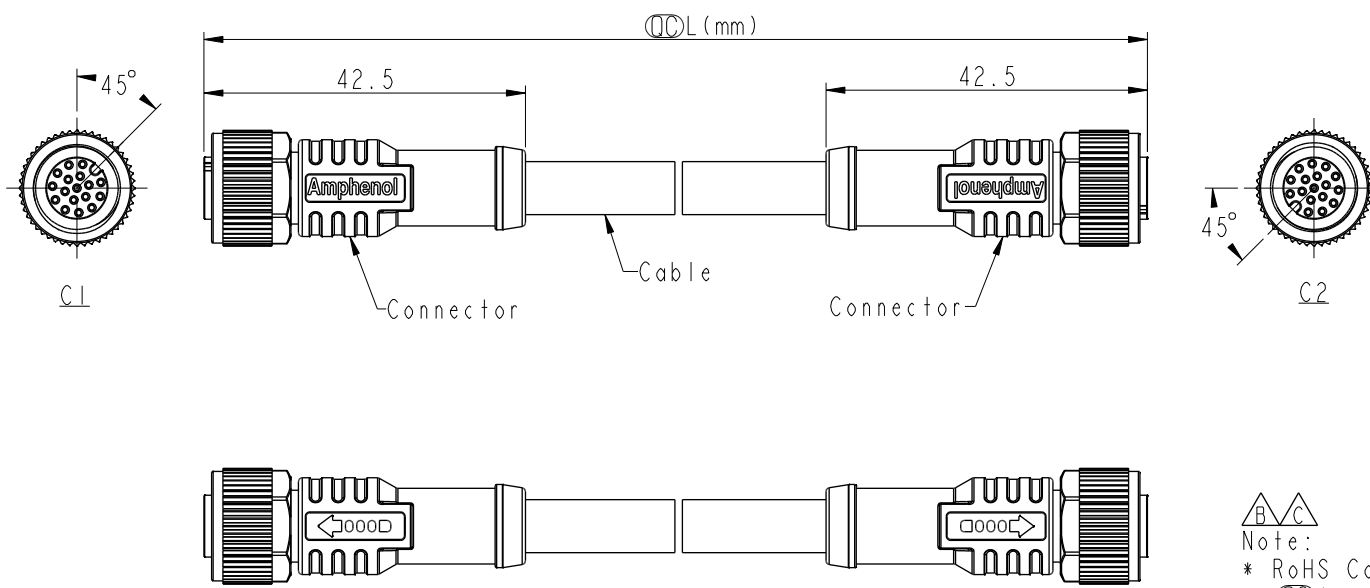

Note:

- * RoHS Compliant
- * \varnothing Important dimension
- * Waterproof rate: IPX8, mated 1m/24h
IPX9K, mated
- * Connector
 - Housing: Thermoplastic, Black
 - Pin: Copper alloy, Gold plated
 - O-Ring: Rubber, Green
 - Nut: Thermoplastic, Black
 - Outer Mold: Thermoplastic, Black
- * Cable: UL2517, PVC Jacket, Black
- * Cable Length Tolerance: