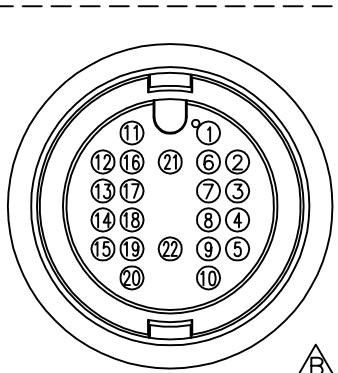

REV.	ECN NO.	DATE	SIGN	DESCRIPTION
B	LE3-73007~79	2006/07/05	Tina	Cancel a key gouge
C	LEN-050105~08	2009/12/28	Li Xiu Zhi	Change View
D	LEN1380032~35	2013/07/23	Ruru	Modify the SR & Change Logo

DU-22AFFM-LL7000 ①
Color: Black

DU-22AFFM-LL7AXX
 XX:01~99Meter
 01:01Meter
 02:02Meters
 :
 :
 :
 99:99Meters
 Cable Length(L):01~99Meters

Pin Assignments
Front View

11	Pink	粉紅	22	Yellow/Black	黃/黑
10	White	白	21	Orange/Black	橙/黑
9	Gray	灰	20	Red/Black	紅/黑
8	Purple	紫	19	Purple/White	紫/白
7	Blue	藍	18	Blue/White	藍/白
6	Green	綠	17	Green/White	綠/白
5	Yellow	黃	16	Orange/White	橙/白
4	Orange	橙	15	Red/White	紅/白
3	Red	紅	14	Brown/White	棕/白
2	Brown	棕	13	Black/White	黑/白
1	Black	黑	12	Light Green	淺綠
Conn.	Wire Color	Pin Out	Conn.	Wire Color	Pin Out

Note:
 * @@Important Dimensions To Check.
 * Waterproof Rate: IP67
 * Housing: Nylon+GF, Black
 * Pin: Copper Alloy, Gold Plated
 * O-Ring: EPDM, Black
 * Nut: Nylon+GF, Black
 * Cable:UL2464 26AWG*22C+Drain+AL.Mylar PVC Jacket UV Resistant, OD=7.5mm, Black
 * Cable Length Tolerance:01M:±40mm
 02M~05M:±60mm
 06M~10M:±100mm
 11M~30M:±200mm
 31M~99M:±500mm

UNIT:mm
 TOLERANCE
 ±0.5 mm

TITLE
 Large,Cable Lock 22Pin F Conn F Pin
 SCALE Free SHEET 1 OF 1
 REV. D SIZE A4 @@ :Inspection Item

Amphenol LTW
 安費諾亮泰企業股份有限公司

ITEM NO
 DWG NO DU-22AFFM-LL7AXX
 CUSTOMER ALTW