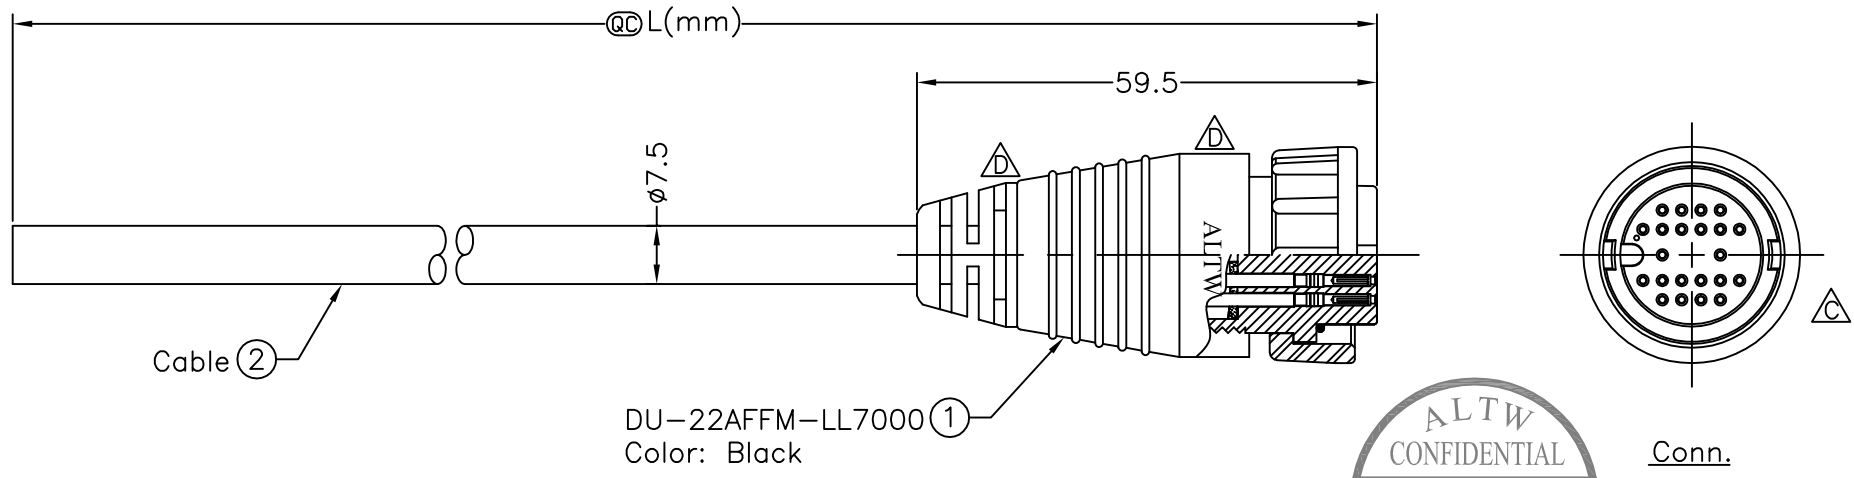

REV.	ECN NO.	DATE	SIGN	DESCRIPTION
B	LE3-73007~79	2006/07/05	Tina	Cancel a key gouge
C	LEN-050105~08	2009/12/28	Li Xiu Zhi	Change View
D	LEN1380032~35	2013/07/23	Ruru	Modify the SR & Change Logo

DU-22AFFM-LL7000 ①
Color: Black

DU-22AFFM-LL7AXX
 XX:01~99Meter
 01:01Meter
 02:02Meters
 :
 :
 :
 99:99Meters
 Cable Length(L):01~99Meters

Pin Assignments
Front View

11	Pink	粉紅	22	Yellow/Black	黃/黑
10	White	白	21	Orange/Black	橙/黑
9	Gray	灰	20	Red/Black	紅/黑
8	Purple	紫	19	Purple/White	紫/白
7	Blue	藍	18	Blue/White	藍/白
6	Green	綠	17	Green/White	綠/白
5	Yellow	黃	16	Orange/White	橙/白
4	Orange	橙	15	Red/White	紅/白
3	Red	紅	14	Brown/White	棕/白
2	Brown	棕	13	Black/White	黑/白
1	Black	黑	12	Light Green	淺綠
Conn.	Wire Color	Pin Out	Conn.	Wire Color	Pin Out

Note:
 * @@Important Dimensions To Check.
 * Waterproof Rate: IP67
 * Housing: Nylon+GF, Black
 * Pin: Copper Alloy, Gold Plated
 * O-Ring: EPDM, Black
 * Nut: Nylon+GF, Black
 * Cable:UL2464 26AWG*22C+Drain+AL.Mylar PVC Jacket UV Resistant, OD=7.5mm, Black
 * Cable Length Tolerance:01M:±40mm
 02M~05M:±60mm
 06M~10M:±100mm
 11M~30M:±200mm
 31M~99M:±500mm

UNIT:mm
 TOLERANCE
 ±0.5 mm

TITLE
 Large,Cable Lock 22Pin F Conn F Pin
 SCALE Free SHEET 1 OF 1
 REV. D SIZE A4 @@ :Inspection Item

Amphenol LTW
 安費諾亮泰企業股份有限公司

ITEM NO
 DWG NO DU-22AFFM-LL7AXX
 CUSTOMER ALTW