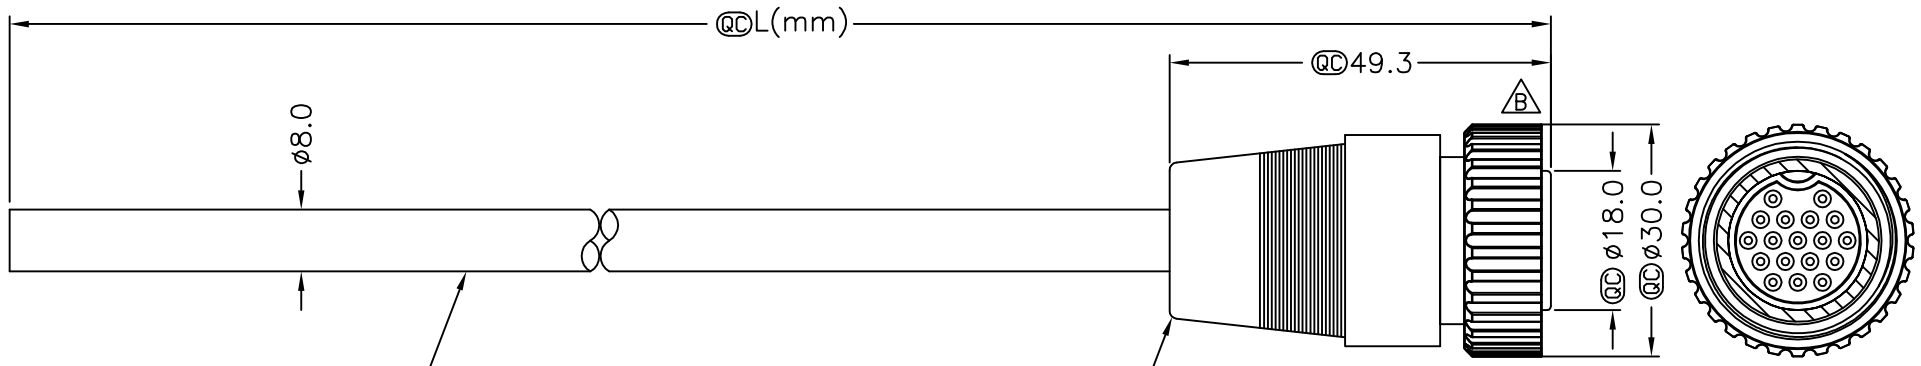

REV. B	ECN NO. LEN1150092~95	DATE 2011/04/22	SIGN Ruru	DESCRIPTION Modify Nut View.
--------	-----------------------	-----------------	-----------	------------------------------

DSD-18BFMM-SL6000
Color: Black

DSD-18BFMM-SL6AXX
 XX :01~99Meter
 01 :01Meter
 02 :02Meters
 :
 :
 99 :99Meters
 Cable Length(L):01~99Meters

Pin Assignments
Front View

9	Black	18	Blue/White
8	Red	17	Green/White
7	Pink	16	Orange/White
6	Gray	15	Red/White
5	Yellow	14	Brown/White
4	Green	13	Black/White
3	White	12	Light Green
2	Blue	11	Purple
1	Brown	10	Orange
Conn.	Wire Color	Conn.	Wire Color
Pin Out		Pin Out	

- Note:
- * @C Important Dimension To Check.
 - * Waterproof Rate: IP66
 - * Housing: Black, Nylon+GF
 - * Pin: Copper Alloy, Gold Plated
 - * Cable: UL2464 24AWG*18C+Drain+Al/My, Black PVC Jacket (UV Resistant) OD=8.0mm
 - * Cable Length Tolerance:1M~10M±5%mm,11M~99M±500mm.

UNIT:mm	
TOLERANCE	
±0.5 mm	

TITLE	Large Cable Screw 18Pin F Conn M Pin		
SCALE	Free	SHEET	1 OF 1
REV. B	SIZE	A4	@C :Inspection Item

Amphenol LTW
安費諾亮泰企業股份有限公司

ITEM NO	
DWG NO	DSD-18BFMM-SL6AXX
CUSTOMER	ALTW