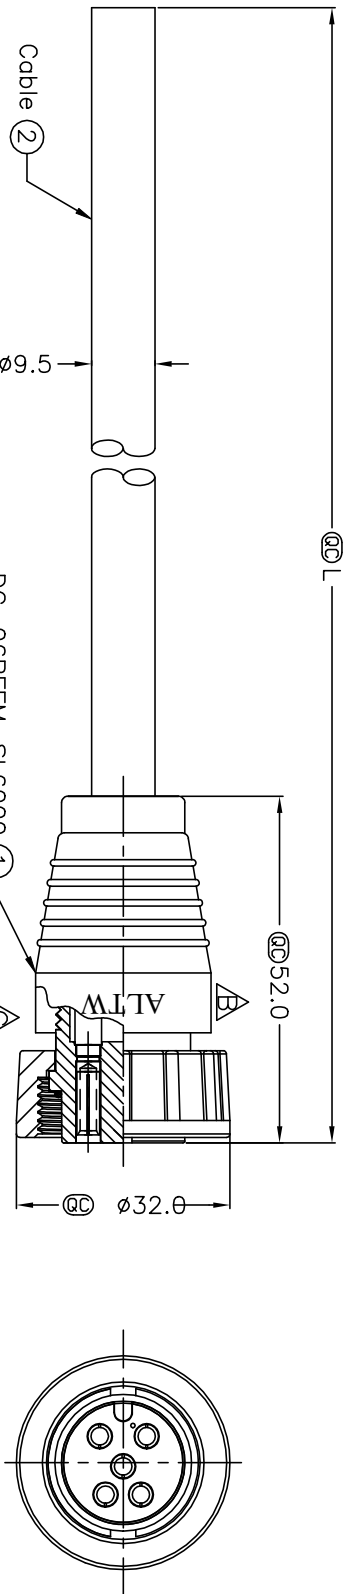

REV.	ECN NO.	DATE	SIGN	DESCRIPTION
B	LEN1380278~281	2013/08/20	Ruru	Change Logo & Modify Note
C	C200914	2020/06/16	Ruru	X3

DC-06BFFM-SL6000  
Color: Black

DC-05BFFM-SL6AXX

XX:01~99Meter  
01:01Meter  
02:02Meters

Cable Length(L):01~99 Meter

Pin Assignments  
Front View

White	白	5
Brown	棕	4
Blue	藍	3
Black	黑	2
Red	紅	1
Wire Color		Conn.
Pin Out		

Note:

- \* @ Important Dimension.
- \* Waterproof Rate: IP66
- \* Housing: Thermoplastic, Black
- \* Female Pin: Copper Alloy, Gold Plated
- \* O-Ring: Rubber, Black
- \* Screw Nut: Thermoplastic, Black
- \* Cable: UL2464 16AWG\*5C+T
- \* UV Resistant OD=7.8mm, Black
- \* Cable Length Tolerance: 01M:40mm  
02M~05M:60mm  
06M~10M:100mm  
11M~30M:200mm  
31M~99M:500mm

UNIT:mm		TITLE	0 CERES, D-20A, 05P, CABLE W/O SR
TOLERANCE	±0.5 mm	SCALE	1 : 1
REV.	C	SIZE	A4
		SHEET	1 OF 1
		REV.	① inspection Item

**Amphenol LTW**  
安費諾亮泰企業股份有限公司

ITEM NO	DC-05BFFM-SL6AXX	DRAWN BY	Ruru	DATE	2013/08/20
DWG NO	DC-05BFFM-SL6AXX	CHECKED BY	Vicky	DATE	2013/08/20
CUSTOMER	ALTW	APPROVED BY	Rita	DATE	2013/08/20