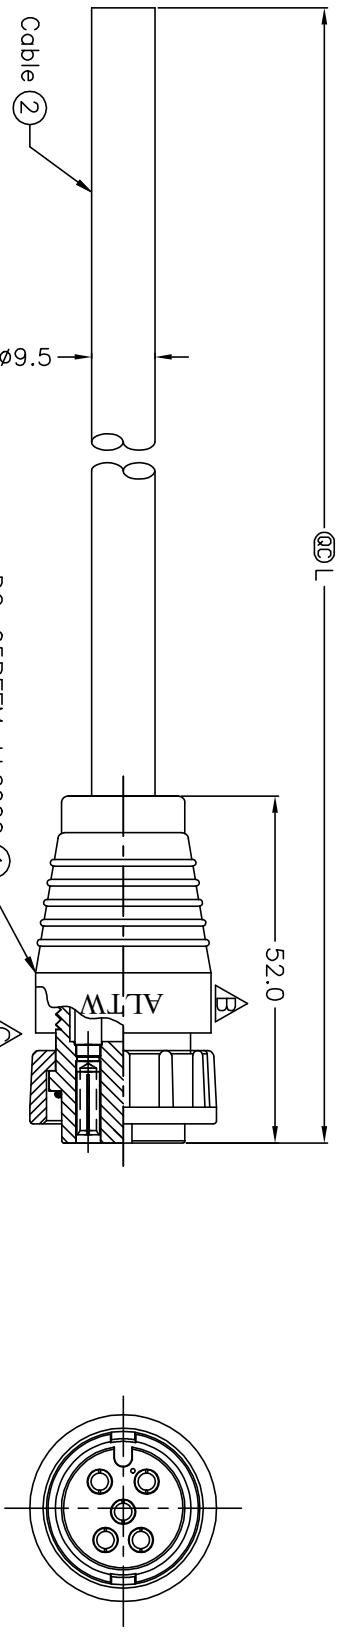

REV.	ECN NO.	DATE	SIGN	DESCRIPTION
B	LEN1380274~277	2013/08/20	Ruru	Change Logo & Modify Note
C	C200914	2020/06/16	Ruru	X3

White	白	5
Brown	棕	4
Blue	藍	3
Black	黑	2
Red	紅	1
Wire Color		Conn.
Pin Out		

Pin Assignments  
Front View 前视图

DC-05BFFM-LL6AXX

DC-05BFFM-LL6000  
Color: Black

Cable Length(L): 01~99 Meter  
99:99Meters

Note:

- \* @Important Dimension.
- \* Waterproof Rate: IP66
- \* Housing: Thermoplastic, Black
- \* Female Pin: Copper Alloy, Gold Plated
- \* Ring: Rubber, Black
- \* Lock Nut: Thermoplastic, Black
- \* Cable: UL2464 16AWG\*5C+T
- UV Resistant OD=7.8mm, Black

Cable Length Tolerance: 01M:40mm  
02M~05M:60mm  
06M~10M:100mm  
11M~30M:200mm  
31M~99M:500mm

UNIT:mm		TITLE	0 CERES, D-20A, 05P, CABLE W/0 SR	ITEM NO	DC-05BFFM-LL6AXX	DRAWN BY	Ruru	DATE	2013/08/20
TOLERANCE	±0.5 mm	SCALE	1 : 1	DWG NO	DC-05BFFM-LL6AXX	CHECKED BY	Vicky	DATE	2013/08/20
REV.	C	SIZE	A4	CUSTOMER	ALTW	APPROVED BY	Rita	DATE	2013/08/20
	1	SHEET	1 OF 1						
	2	@	Inspection Item						
	3								
	4								
	5								
	6								
	7								
	8								