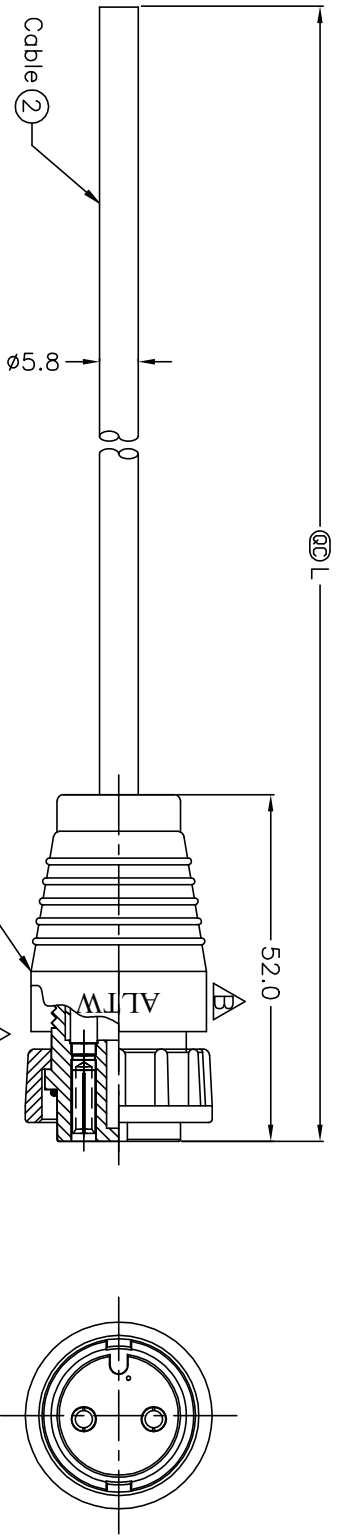

REV.	ECN NO.	DATE	SIGN	DESCRIPTION
B	LEN1380250~253	2013/08/20	Ruru	Change Logo & Modify Note
C	C200907	2020/06/12	Ruru	△X3

DC-02BFFM-LL6000 (1)
Color: Black

Conn.

DC-02BFFM-LL6AXX

XX:01~99Meter
01:01Meter
02:02Meters
...
99:99Meters
Cable Length(L):01~99 Meter

Black	黑	2
Red	紅	1
Wire Color		Conn.
Pin Out		

Pin Assignments
Front View 前視圖

- △ Note:
- * △ Important Dimension.
 - * Waterproof Rate: IP66
 - * Housing: Thermoplastic, Black
 - * Female Pin: Copper Alloy, Gold Plated
 - * Ring: Rubber, Black
 - * Lock Nut: Thermoplastic, Black
 - * Cable: UL2464 16AWG*2C+T
 - * UV Resistant OD=5.8mm, Black
- △ Cable Length Tolerance: 01M:40mm
02M~05M:60mm
06M~10M:100mm
11M~30M:200mm
31M~99M:500mm

UNIT:mm		TITLE	0 CERES, D-20A, 02P, CABLE W/O SR		ITEM NO	DC-02BFFM-LL6AXX	DRAWN BY	Ruru	DATE	2013/08/20	
TOLERANCE	±0.5 mm	SCALE	1 : 1	F, F, MOLDING, 2LOCK	DWG NO	DC-02BFFM-LL6AXX	CHECKED BY	Vicky	DATE	2013/08/20	
REV.	C	SIZE	A4	SHEET	1 OF 1	CUSTOMER	ALTW	APPROVED BY	Rita	DATE	2013/08/20