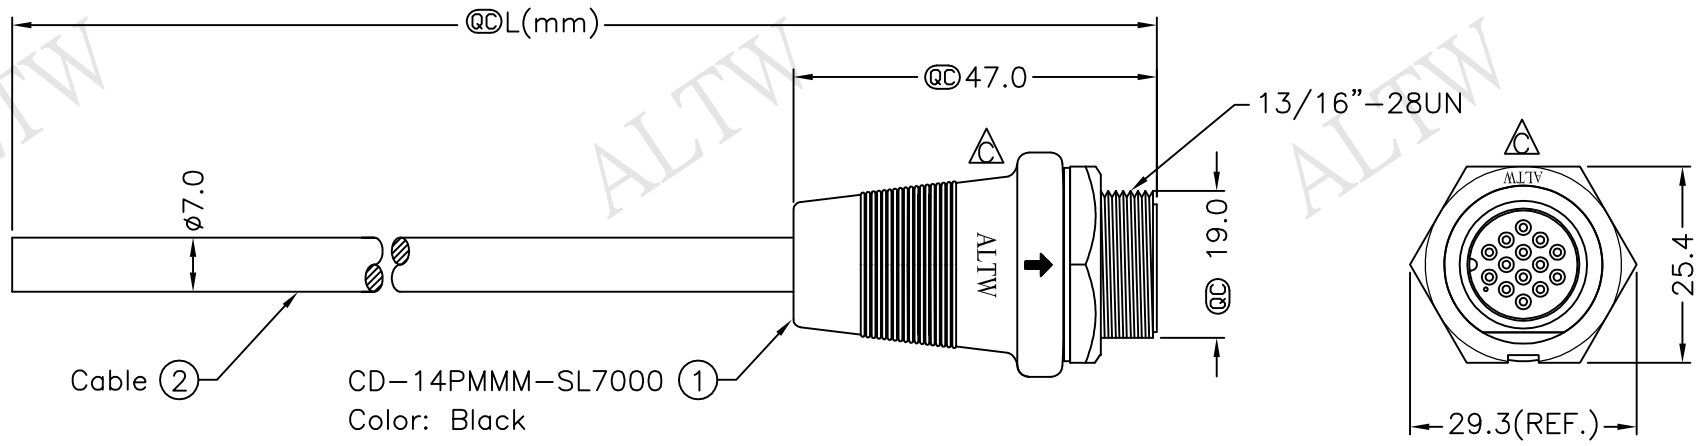

REV.	ECN NO.	DATE	SIGN	DESCRIPTION
B	FN-8B0148~151	2008/09/25	Shin	Add Note
C	FN1630270~273	2016/03/07	Ruru	Change Logo & Note

Cable ② CD-14PMMM-SL7000 ①
Color: Black

CD-14PMMM-SL7AXX
 XX:01~99Meter
 01:01Meter
 02:02Meters
 :
 :
 99:99Meters
 Cable Length(L):01~99Meters

Recommended Panel Cut-Out

Pin Assignments Front View

7	Pink	粉紅	14	Brown/White	棕/白
6	Gray	灰	13	Black /White	黑/白
5	Yellow	黃	12	Light Green	淺綠
4	Green	綠	11	Purple	紫
3	White	白	10	Orange	橘
2	Blue	藍	9	Black	黑
1	Brown	棕	8	Red	紅
Conn.	Wire Color		Conn.	Wire Color	

Pin Out

- Note:
- * @ Important Dimensions To Check.
 - * Waterproof Rate: IP67
 - * Housing: Nylon+GF,Black
 - * Male Pin: Copper Alloy,Gold Plated
 - * Cable: UL2464 24AWG*14C+D+AL/My Black,PVC Jacket UV Resistant, OD=7.0
 - △* Use with waterproof cap or dust cap
Panel Thickness Max: 1.2mm
 - △* Use without waterproof cap or dust cap
Panel Thickness Max: 2.0mm
 - △* Cable Length Tolerance: 01M: ±40mm
02M~05M: ±60mm
06M~10M: ±100mm
11M~30M: ±200mm
31M~99M: ±500mm

UNIT:mm		TITLE	Middle, Cable Screw 14Pin M Conn M Pin		ITEM NO	DRAWN BY	DATE
TOLERANCE	±0.5 mm	SCALE	Free	SHEET 1 OF 1	DWG NO	CHECKED BY	DATE
		REV.	C	SIZE A4	CUSTOMER	APPROVED BY	DATE
				@ :Inspection Item	ALTW	Lisa	2016/03/07