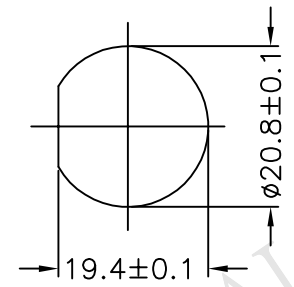

REV.	ECN NO.	DATE	SIGN	DESCRIPTION
B	FN-8B0148~151	2008/09/25	Shin	Add Note
C	FN1630270~273	2016/03/07	Ruru	Change Logo & Note

Cable ② CD-14PMMM-SL7000 ①
Color: Black

CD-14PMMM-SL7AXX
 XX:01~99Meter
 01:01Meter
 02:02Meters
 :
 :
 99:99Meters
 Cable Length(L):01~99Meters

Pin Out

- Note:
- * @ Important Dimensions To Check.
 - * Waterproof Rate: IP67
 - * Housing: Nylon+GF,Black
 - * Male Pin: Copper Alloy,Gold Plated
 - * Cable: UL2464 24AWG*14C+D+AL/My Black,PVC Jacket UV Resistant, OD=7.0
 - △* Use with waterproof cap or dust cap
Panel Thickness Max: 1.2mm
 - △* Use without waterproof cap or dust cap
Panel Thickness Max: 2.0mm
 - △* Cable Length Tolerance: 01M: ±40mm
02M~05M: ±60mm
06M~10M: ±100mm
11M~30M: ±200mm
31M~99M: ±500mm

UNIT:mm		TITLE	Middle, Cable Screw 14Pin M Conn M Pin		ITEM NO	DRAWN BY	DATE
TOLERANCE	±0.5 mm	SCALE	Free	SHEET 1 OF 1	DWG NO	CHECKED BY	DATE
		REV.	C	SIZE A4	CUSTOMER	APPROVED BY	DATE
				@ :Inspection Item	ALTW	Lisa	2016/03/07