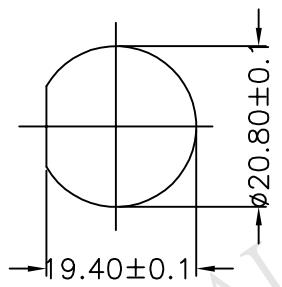

REV.	ECN NO.	DATE	SIGN	DESCRIPTION
B	LEN-8B0142~145	2008/09/25	Shin	Add Note
C	LEN1630264~267	2016/03/01	Ruru	Change Logo & Note

Cable ② CD-12PMMM-SL7000 ①
Color: Black

CD-12PMMM-SL7AXX
XX:01~99Meter
01:01Meter
02:02Meters
⋮
99:99Meters
Cable Length(L):01~99Meters

Pin Out

- Note:
- * @C Important Dimensions To Check.
 - * Waterproof Rate: IP67
 - * Housing: Nylon+GF,Black
 - * Male Pin: Copper Alloy,Gold Plated
 - * Cable: UL2464 24AWG*12C+D+AL/My Black,PVC Jacket UV Resistant, OD=7.0
 - △* Use with waterproof cap or dust cap
Panel Thickness Max: 1.2mm
 - △* Use without waterproof cap or dust cap
Panel Thickness Max: 2.0mm
 - △* Cable Length Tolerance: 01M: ±40mm
02M~05M: ±60mm
06M~10M: ±100mm
11M~30M: ±200mm
31M~99M: ±500mm

UNIT:mm	
TOLERANCE	±0.5 mm

TITLE Middle, Cable Screw 12Pin M Conn M Pin	
SCALE Free	SHEET 1 OF 1
REV. C	SIZE A4
QC :Inspection Item	

Amphenol LTW
安費諾亮泰企業股份有限公司

ITEM NO	DWG NO CD-12PMMM-SL7AXX
CUSTOMER ALTW	