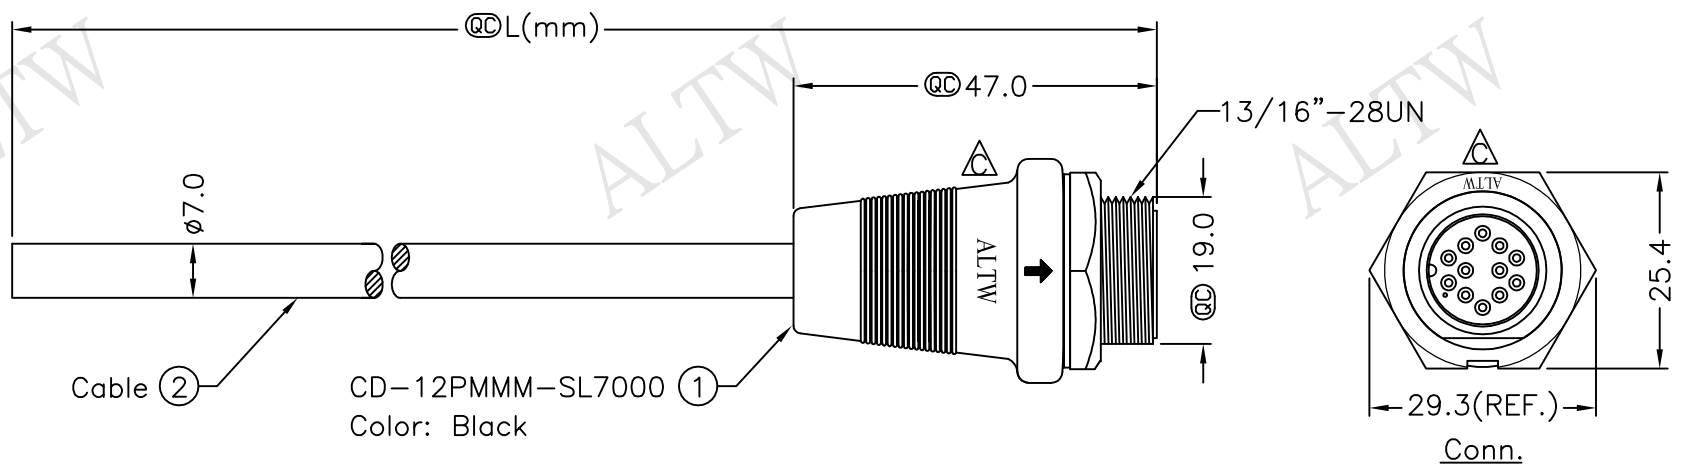

REV.	ECN NO.	DATE	SIGN	DESCRIPTION
B	LEN-8B0142~145	2008/09/25	Shin	Add Note
C	LEN1630264~267	2016/03/01	Ruru	Change Logo & Note

Cable ② CD-12PMMM-SL7000 ①
Color: Black

CD-12PMMM-SL7AXX
XX:01~99Meter
01:01Meter
02:02Meters
⋮
99:99Meters
Cable Length(L):01~99Meters

Recommended Panel Cut-Out

Pin Assignments Front View

6	Gray	灰	12	Light Green	淺綠
5	Yellow	黃	11	Purple	紫
4	Green	綠	10	Orange	橘
3	White	白	9	Black	黑
2	Blue	藍	8	Red	紅
1	Brown	棕	7	Pink	粉紅
Conn.	Wire Color	Conn.	Wire Color		

Pin Out

- Note:
- * @C Important Dimensions To Check.
 - * Waterproof Rate: IP67
 - * Housing: Nylon+GF,Black
 - * Male Pin: Copper Alloy,Gold Plated
 - * Cable: UL2464 24AWG*12C+D+AL/My Black,PVC Jacket UV Resistant, OD=7.0
 - △* Use with waterproof cap or dust cap
Panel Thickness Max: 1.2mm
 - △* Use without waterproof cap or dust cap
Panel Thickness Max: 2.0mm
 - △* Cable Length Tolerance: 01M: ±40mm
02M~05M: ±60mm
06M~10M: ±100mm
11M~30M: ±200mm
31M~99M: ±500mm

UNIT:mm	
TOLERANCE	±0.5 mm

TITLE Middle, Cable Screw 12Pin M Conn M Pin	
SCALE Free	SHEET 1 OF 1
REV. C	SIZE A4
QC :Inspection Item	

Amphenol LTW
安費諾亮泰企業股份有限公司

ITEM NO	DWG NO CD-12PMMM-SL7AXX
CUSTOMER ALTW	