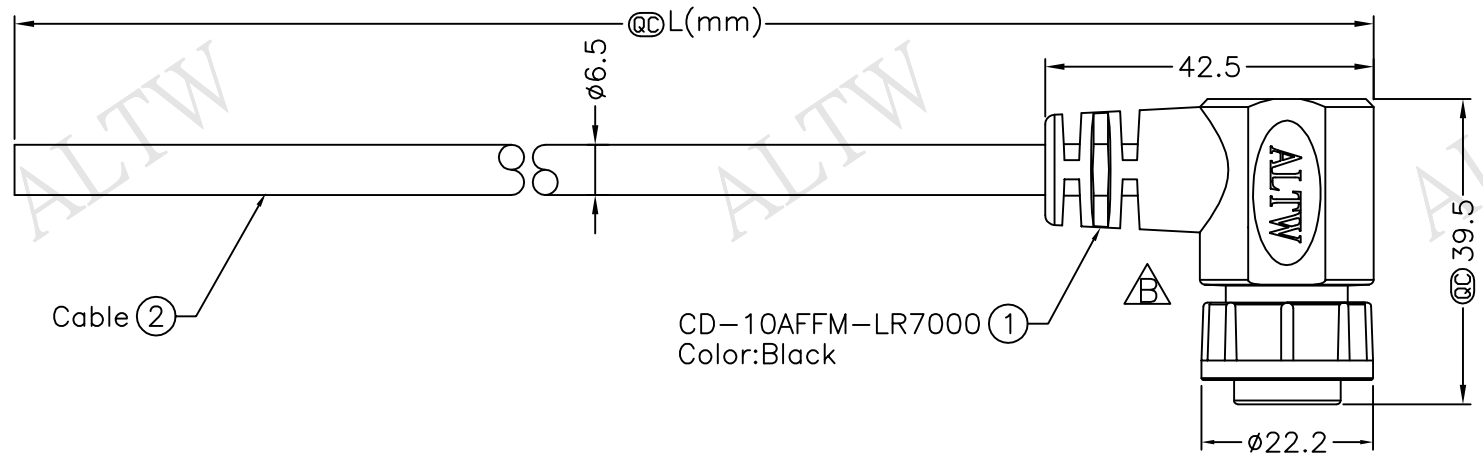

REV.	ECN NO.	DATE	SIGN	DESCRIPTION
A	Initial Release	2012/08/06	Jason Jiang	Change Rev.01 To Rev.A
B	LEN1520096~99	2015/01/29	Ruru	Change Logo

CD-10AFFM-LR7AXX
 XX:01~99Meter
 01:01Meter
 02:02Meters
 ...
 99:99Meters
 Cable Length(L):01~99Meters

- Note:
- * @Important Dimension To Check.
 - * Waterproof Rate: IP67.
 - * Connector: Nylon+GF, Black.
 - * Female Pin: Copper Alloy, Gold Plated.
 - * Lock Nut: Nylon+GF, Black.
 - * O-Ring: EPDM, Black.
 - * Cable: UL2464 24AWG*10C+Drain+Al/My, PVC Jacket, UV Resistant, OD=6.5, Black.
 - * Cable Length Tolerance: 01M:±40mm
 02M~05M:±60mm
 06M~10M:±100mm
 11M~30M:±200mm
 31M~99M:±500mm

Orange	橙	10
Black	黑	9
Red	紅	8
Pink	粉紅	7
Gray	灰	6
Yellow	黃	5
Green	綠	4
White	白	3
Blue	藍	2
Brown	棕	1
Wire Color		Conn.
Pin Out		

UNIT:mm	
TOLERANCE	±0.5mm

TITLE		Middle	
Cable Lock 10P F Conn F Pin			
SCALE	Free	SHEET	1 OF 1
REV.	B	SIZE	A4
QC :Inspection Item			