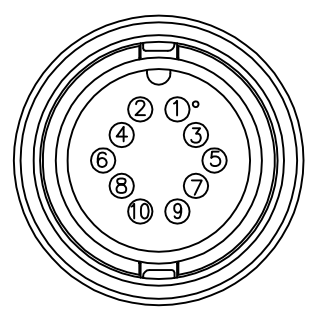

REV.	ECN NO.	DATE	SIGN	DESCRIPTION
A	Initial Release	2012/08/06	Jason Jiang	Change Rev.01 To Rev.A
B	LEN1520096~99	2015/01/29	Ruru	Change Logo

CD-10AFFM-LR7AXX
 XX:01~99Meter
 01:01Meter
 02:02Meters
 ...
 99:99Meters
 Cable Length(L):01~99Meters

- Note:
- * @Important Dimension To Check.
 - * Waterproof Rate: IP67.
 - * Connector: Nylon+GF, Black.
 - * Female Pin: Copper Alloy, Gold Plated.
 - * Lock Nut: Nylon+GF, Black.
 - * O-Ring: EPDM, Black.
 - * Cable: UL2464 24AWG*10C+Drain+Al/My, PVC Jacket, UV Resistant, OD=6.5, Black.
 - * Cable Length Tolerance: 01M:±40mm
 02M~05M:±60mm
 06M~10M:±100mm
 11M~30M:±200mm
 31M~99M:±500mm

Orange	橙	10
Black	黑	9
Red	紅	8
Pink	粉紅	7
Gray	灰	6
Yellow	黃	5
Green	綠	4
White	白	3
Blue	藍	2
Brown	棕	1
Wire Color		Conn.
Pin Out		

UNIT:mm	
TOLERANCE	±0.5mm

TITLE		Middle	
Cable Lock 10P F Conn F Pin			
SCALE	Free	SHEET	1 OF 1
REV.	B	SIZE	A4
QC :Inspection Item			