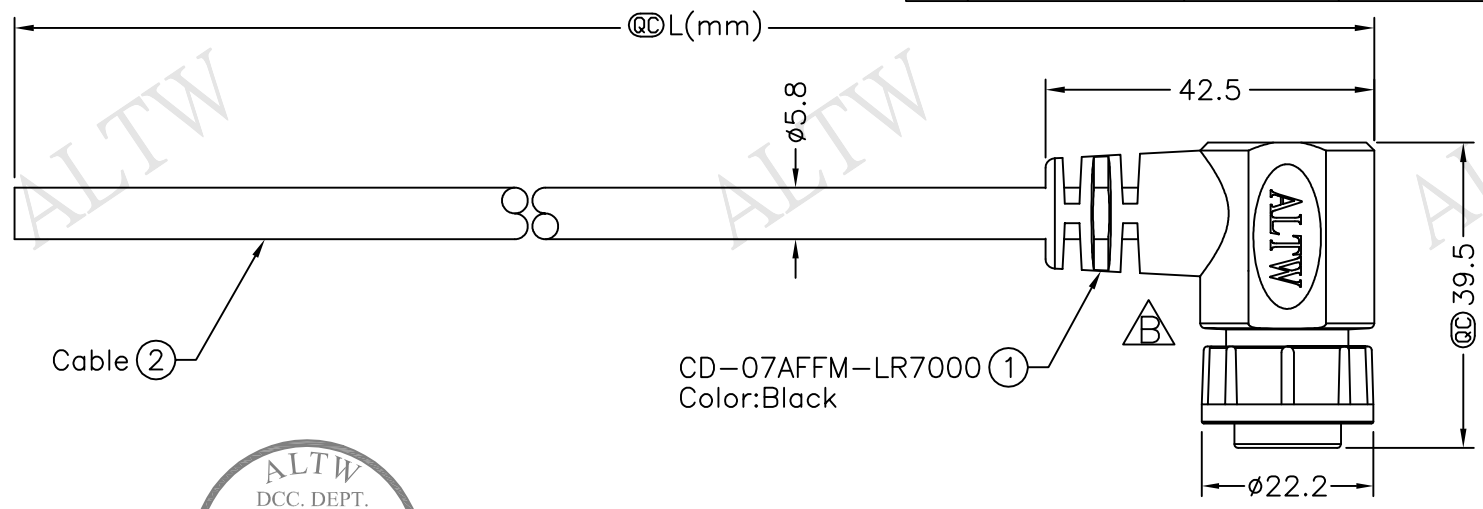

REV.	ECN NO.	DATE	SIGN	DESCRIPTION
B	LEN1520081~84	2015/01/29	Ruru	Change Logo

CD-07AFFM-LR7AXX  
 XX:01~99Meters  
 01:01Meter  
 02:02Meters  
 :  
 :  
 99:99Meters  
 Cable Length(L):01~99Meters

- Note:
- \* @C Important Dimension.
  - \* Waterproof Rate: IP67
  - \* Connector: Nylon+GF, Black
  - \* Female Pin: Copper Alloy, Gold Plated.
  - \* Cable: UL2464 24AWG\*7C+D+Al.My, PVC Jacket, UV Resistant, OD=5.8mm, Black
  - \* Cable Length Tolerance:
    - 01M:±40mm
    - 02M~05M:±60mm
    - 06M~10M:±100mm
    - 11M~30M:±200mm
    - 31M~99M:±500mm

7	White	白
6	Green	綠
5	Brown	棕
4	Red	紅
3	Yellow	黃
2	Orange	橘
1	Blue	藍
Conn.	Wire Color	Pin Out

UNIT:mm	
TOLERANCE	±0.5 mm

TITLE	Middle Cable Lock 7P F Conn F Pin	
SCALE	Free	SHEET 1 OF 1
REV.	B	SIZE A4 @C :Inspection Item