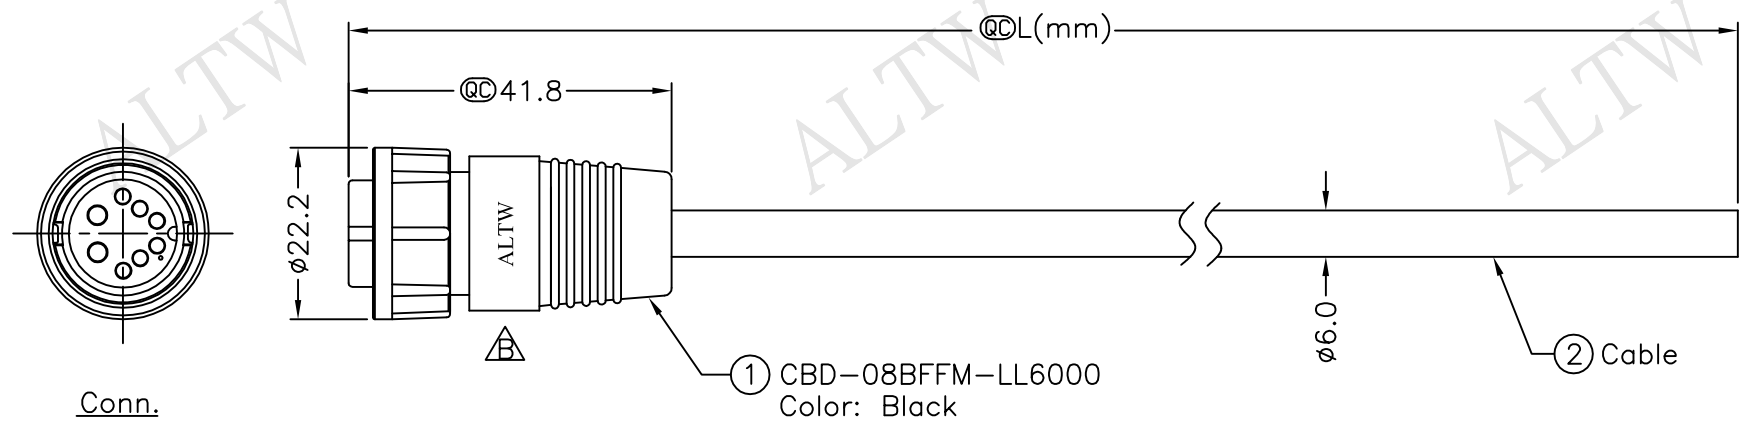

REV.	ECN NO.	DATE	SIGN	DESCRIPTION
B	LEN1620170~173	2016/01/14	Ruru	Change Logo & Note

Conn.

① CBD-08BFFM-LL6000  
Color: Black

② Cable

CBD-08BFFM-LL6AXX  
 XX:01~99Meter  
 01:01Meter  
 02:02Meters  
 ...  
 99:99Meters

Cable Length(L):01~99Meters

Pin Assignments  
Front View

8	Green	20
7	Blue	20
6	Yellow	24
5	Orange	24
4	Red	24
3	Brown	24
2	Black	24
1	Purple	24
Conn.	Wire Color	AWG
	Pin Out	

- Note:
- \* @C Important Dimensions To Check.
  - \* Waterproof Rate: IP66
  - \* Housing: Nylon+GF, Black
  - \* Female Pin: Copper Alloy, Gold Plated
  - \* O-Ring: EPDM, Black
  - \* Nut: Nylon+GF, Black
  - \* Cable: UL2464 (20AWG\*2C+24AWG\*6C)+Drain+Al/My, PVC Jacket UV Resistant(+105°C~-20°C), OD=6.0M Black
  - \* Cable Length Tolerance: 01M: ±40mm  
 02M~05M: ±60mm  
 06M~10M: ±100mm  
 11M~30M: ±200mm  
 31M~99M: ±500mm

UNIT:mm		TITLE	Middle,Cable Lock 8Pin F Conn F Pin		ITEM NO	DRAWN BY	Ruru	DATE	2016/01/14
TOLERANCE	±0.5 mm	SCALE	Free	SHEET 1 OF 1	DWG NO	CHECKED BY	Rita	DATE	2016/01/14
REV.	B	SIZE	A4	@C :Inspection Item	CUSTOMER	APPROVED BY	Lisa	DATE	2016/01/14
1	2	3	4	5	6	7	8	FMW0702-01-01A2	