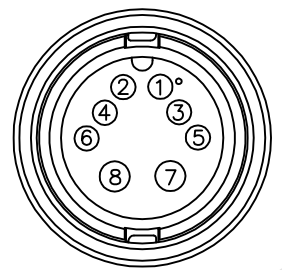

REV.	ECN NO.	DATE	SIGN	DESCRIPTION
B	LEN1620170~173	2016/01/14	Ruru	Change Logo & Note

Conn.

① CBD-08BFFM-LL6000  
Color: Black

② Cable

CBD-08BFFM-LL6AXX  
 XX:01~99Meter  
 01:01Meter  
 02:02Meters  
 ...  
 99:99Meters

Cable Length(L):01~99Meters

Pin Assignments  
Front View

8	Green	20
7	Blue	20
6	Yellow	24
5	Orange	24
4	Red	24
3	Brown	24
2	Black	24
1	Purple	24
Conn.	Wire Color	AWG
	Pin Out	

- Note:
- \* @C Important Dimensions To Check.
  - \* Waterproof Rate: IP66
  - \* Housing: Nylon+GF, Black
  - \* Female Pin: Copper Alloy, Gold Plated
  - \* O-Ring: EPDM, Black
  - \* Nut: Nylon+GF, Black
  - \* Cable: UL2464 (20AWG\*2C+24AWG\*6C)+Drain+Al/My, PVC Jacket UV Resistant(+105°C~-20°C), OD=6.0M Black
  - \* Cable Length Tolerance: 01M: ±40mm  
 02M~05M: ±60mm  
 06M~10M: ±100mm  
 11M~30M: ±200mm  
 31M~99M: ±500mm

UNIT:mm		TITLE	Middle,Cable Lock 8Pin F Conn F Pin		ITEM NO	DRAWN BY	Ruru	DATE	2016/01/14
TOLERANCE	±0.5 mm	SCALE	Free	SHEET 1 OF 1	DWG NO	CHECKED BY	Rita	DATE	2016/01/14
REV.	B	SIZE	A4	@C :Inspection Item	CUSTOMER	APPROVED BY	Lisa	DATE	2016/01/14
1	2	3	4	5	6	7	8	FMW0702-01-01A2	