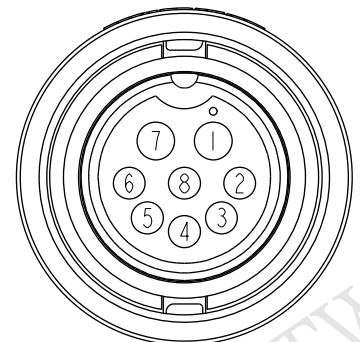

8	Purple	24AWG	紫
7	Blue	20AWG	藍
6	Yellow	24AWG	黃
5	Orange	24AWG	橘
4	Red	24AWG	紅
3	Brown	24AWG	棕
2	Black	24AWG	黑
1	Green	20AWG	綠
Conn.	Wire Color		
Pin Out			

CBD-08AFMM-LL7AXX

XX : 01~99Meters
 01 : 01Meter
 02 : 02Meters
 ...
 99 : 99Meters

Cable Length(L): 01~99Meters

△ Note:

- * Ⓞ Important Dimension To Check
- * Waterproof Rate: IP67
- * Housing: Nylon+GF, Black
- * Male Pin: Copper Alloy, Gold Plated
- * Lock Nut: Nylon+GF, Black
- * O-Ring: EPDM, Black
- * Cable: UL2464 (20AWG*2C+24AWG*6C)+Drain+Al/My, Black,PVC Jacket,UV Resistant,OD=6.0
- * Cable Length Tolerance:
 - 02M~05M: ±60mm
 - 06M~10M: ±100mm
 - 11M~30M: ±200mm
 - 31M~99M: ±500mm

UNIT:mm TOLERANCE ±0.5 mm	TITLE Middle Cable Lock 8Pin F Conn M Pin			Amphenol LTW 安費諾亮泰企業股份有限公司	ITEM NO	DRAWN BY Vicky	DATE 2014-07-29
	SCALE 1:1	SIZE A4	SHEET 1 OF 1		DWG NO CBD-08AFMM-LL7AXX	CHECKED BY Sam	DATE 2014-07-29
	REV. C	WC-REV. A.1	Ⓞ: Inspection item		CUSTOMER ALTW	APPROVED BY Rita	DATE 2014-07-29