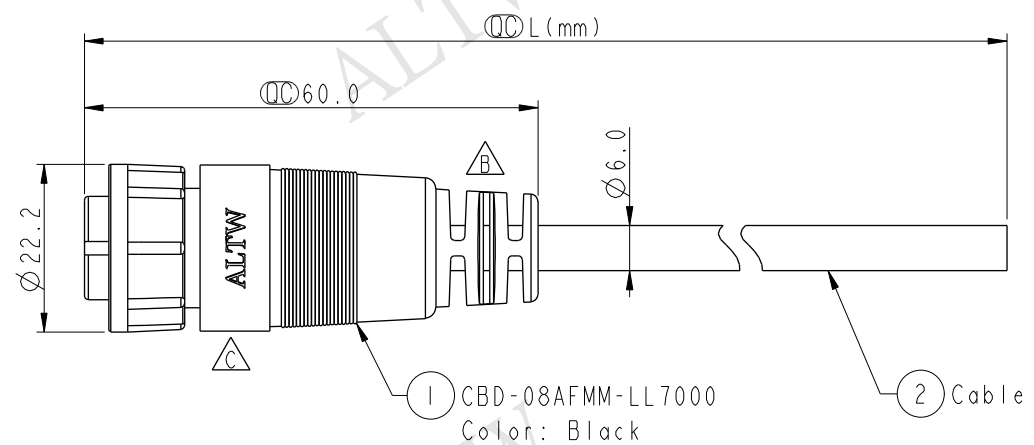

8	Purple	24AWG	紫
7	Blue	20AWG	藍
6	Yellow	24AWG	黃
5	Orange	24AWG	橘
4	Red	24AWG	紅
3	Brown	24AWG	棕
2	Black	24AWG	黑
1	Green	20AWG	綠
Conn.	Wire Color		
Pin Out			

CBD-08AFMM-LL7AXX

XX : 01~99Meters
 01 : 01Meter
 02 : 02Meters
 ...
 99 : 99Meters

Cable Length(L): 01~99Meters

△ Note:

- * Ⓞ Important Dimension To Check
- * Waterproof Rate: IP67
- * Housing: Nylon+GF, Black
- * Male Pin: Copper Alloy, Gold Plated
- * Lock Nut: Nylon+GF, Black
- * O-Ring: EPDM, Black
- * Cable: UL2464 (20AWG*2C+24AWG*6C)+Drain+Al/My, Black,PVC Jacket,UV Resistant,OD=6.0
- * Cable Length Tolerance:
 - 02M~05M: ±60mm
 - 06M~10M: ±100mm
 - 11M~30M: ±200mm
 - 31M~99M: ±500mm

UNIT:mm TOLERANCE ±0.5 mm	TITLE Middle Cable Lock 8Pin F Conn M Pin			Amphenol LTW 安費諾亮泰企業股份有限公司	ITEM NO	DRAWN BY Vicky	DATE 2014-07-29
	SCALE 1:1	SIZE A4	SHEET 1 OF 1		DWG NO CBD-08AFMM-LL7AXX	CHECKED BY Sam	DATE 2014-07-29
	REV. C	WC-REV. A.1	Ⓞ: Inspection item		CUSTOMER ALTW	APPROVED BY Rita	DATE 2014-07-29