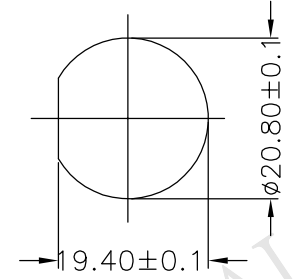

REV.	ECN NO.	DATE	SIGN	DESCRIPTION
B	LEN-8B0092~095	2008/09/25	Shin	Add Note
C	LEN1630296~299	2016/03/09	Ruru	Change Logo & Note

Cable ② CB-04PMMM-SL7000
Color: Black

① 13/16"-28UN

Conn.

Recommended Panel Cut-Out

CB-04PMMM-SL7AXX
 XX:01~99Meters
 01:01Meter
 02:02Meters
 :
 :
 99:99Meters
 Cable Length(L):01~99Meters

Pin Assignments Front View

4	White	白
3	Black	黑
2	Blue	藍
1	Brown	棕
Conn.	Wire Color	
	Pin Out	

- Note:
- * @C Important Dimension To Check.
 - * Waterproof Rate: IP67
 - * Housing: Nylon+GF, Black
 - * Pin: Copper Alloy, Gold Plated
 - * Cable: UL2464 20AWG*4C+D+AL/My, PVC Jacket UV Resistant, OD=5.5, Black
 - △* Use with waterproof cap or dust cap
Panel Thickness Max: 1.2mm
 - △* Use without waterproof cap or dust cap
Panel Thickness Max: 2.0mm
 - △* Cable Length Tolerance: 01M: ±40mm
02M~05M: ±60mm
06M~10M: ±100mm
11M~30M: ±200mm
31M~99M: ±500mm

UNIT:mm TOLERANCE ±0.5 mm	TITLE Middle, Cable Screw 4 Pin M Conn. M Pin	<h1>Amphenol LTW</h1> <p>安費諾亮泰企業股份有限公司</p>	ITEM NO	DRAWN BY Ruru	DATE 2016/03/09	
	SCALE Free		SHEET 1 OF 1	DWG NO CB-04PMMM-SL7AXX	CHECKED BY Rtia	DATE 2016/03/09
	REV. C		SIZE A4	◎◎ :Inspection Item	CUSTOMER ALTW	APPROVED BY Lisa