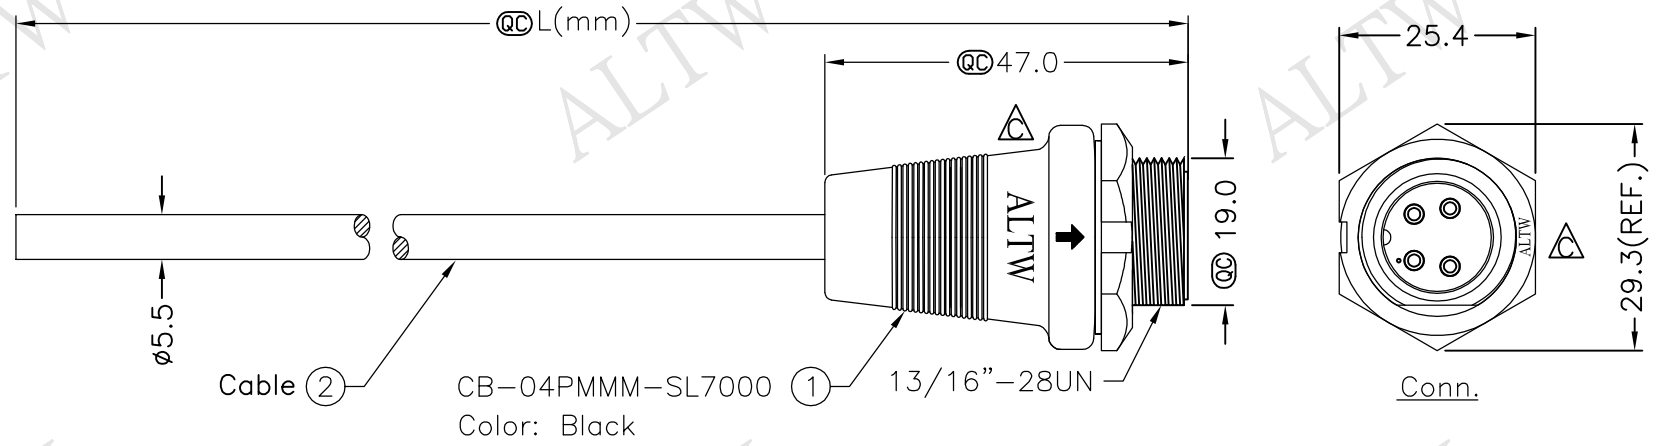

REV.	ECN NO.	DATE	SIGN	DESCRIPTION
B	LEN-8B0092~095	2008/09/25	Shin	Add Note
C	LEN1630296~299	2016/03/09	Ruru	Change Logo & Note

Cable ② CB-04PMMM-SL7000
Color: Black

① 13/16"-28UN

Conn.

Recommended Panel Cut-Out

CB-04PMMM-SL7AXX
 XX:01~99Meters
 01:01Meter
 02:02Meters
 :
 :
 99:99Meters
 Cable Length(L):01~99Meters

Pin Assignments Front View

4	White	白
3	Black	黑
2	Blue	藍
1	Brown	棕
Conn.	Wire Color	
	Pin Out	

- Note:
- * @C Important Dimension To Check.
 - * Waterproof Rate: IP67
 - * Housing: Nylon+GF, Black
 - * Pin: Copper Alloy, Gold Plated
 - * Cable: UL2464 20AWG*4C+D+AL/My, PVC Jacket UV Resistant, OD=5.5, Black
 - △* Use with waterproof cap or dust cap
Panel Thickness Max: 1.2mm
 - △* Use without waterproof cap or dust cap
Panel Thickness Max: 2.0mm
 - △* Cable Length Tolerance: 01M: ±40mm
02M~05M: ±60mm
06M~10M: ±100mm
11M~30M: ±200mm
31M~99M: ±500mm

UNIT:mm TOLERANCE ±0.5 mm	TITLE Middle, Cable Screw 4 Pin M Conn. M Pin	<h1>Amphenol LTW</h1> <p>安費諾亮泰企業股份有限公司</p>	ITEM NO	DRAWN BY Ruru	DATE 2016/03/09	
	SCALE Free		SHEET 1 OF 1	DWG NO CB-04PMMM-SL7AXX	CHECKED BY Rtia	DATE 2016/03/09
	REV. C		SIZE A4	◎◎ :Inspection Item	CUSTOMER ALTW	APPROVED BY Lisa