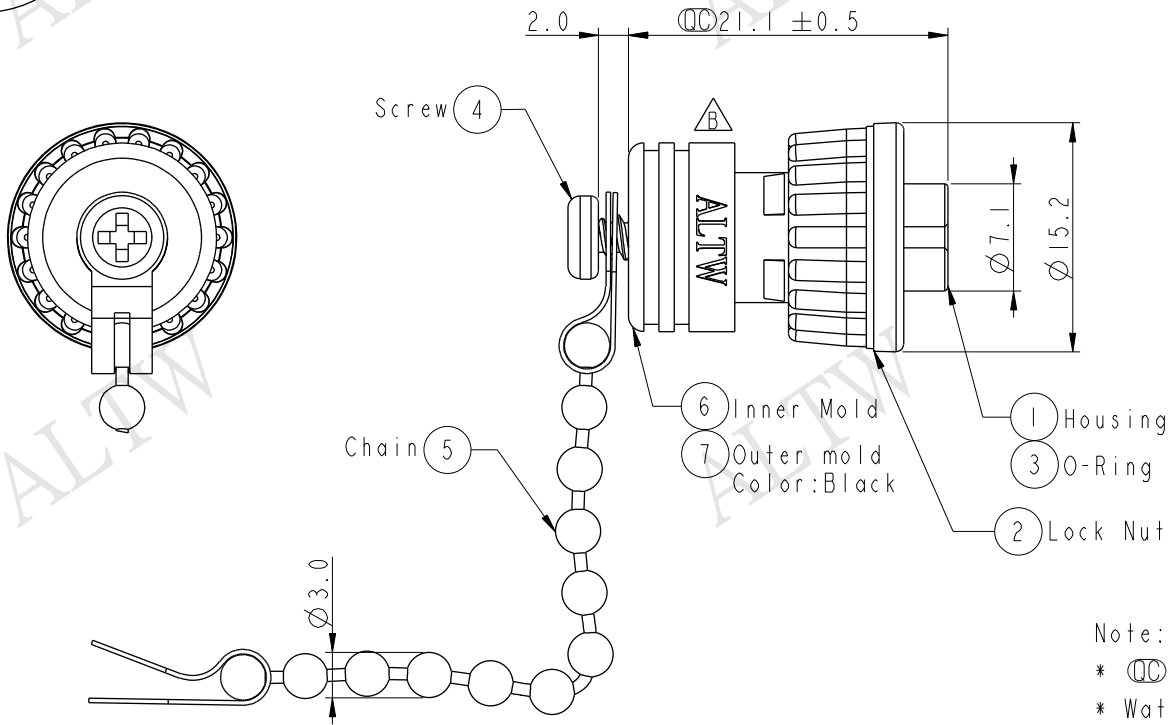

REV.	ECN NO.	DATE	SIGN	DESCRIPTION
A	Initial Release	2013/09/06	Vicky	Old Item No. CAP-WAAMMLBI
B	LEN1530060	2015/02/12	Ruru	Change Logo

- Note:
- * ⌀ Important Dimension.
 - * Waterproof Rate: IP67
 - * Housing: Nylon+GF, Black
 - * Lock Nut: Nylon+GF, Black
 - * O-Ring: EPDM, Black
 - * Screw is not allowed to tight (Chain be revolve)
不可將螺絲鎖緊, (鏈條要可旋轉)
 - * Drill Hold $\text{⌀} 2.3\text{mm}$, Depth 4mm.
鑽孔 $\text{⌀} 2.3\text{mm}$, 深4mm

UNIT: mm		
TOLERANCE		
.X	±0.25	
.XX	±0.1	
.XXX	±0.05	
ANGLES	±1°	

TITLE Mini Size Waterproof Cap for M Conn M Pin			
SCALE 2:1	SIZE A4	SHEET 1 OF 1	
REV. B	WC-REV. A.2	⌀ : Inspection item	

Amphenol LTW
安費諾亮泰企業股份有限公司