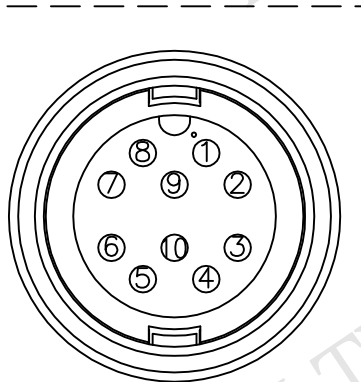

BU-10BFFM-LL7000
Color: Black

BU-10BFFM-LL7AXX

Orange	橘	10
Black	黑	9
Red	紅	8
Pink	粉紅	7
Gray	灰	6
Yellow	黃	5
Green	綠	4
White	白	3
Blue	藍	2
Brown	棕	1
Wire Color		Conn.

XX:01~99Meter
 01:01Meter
 02:02Meters
 :
 :
 99:99Meters
 Cable Length(L):01~99Meters

- Note:
- * @C Important Dimension To Check.
 - * Waterproof Rate: IP67
 - * Housing: Nylon+GF,Black
 - * Pin: Copper Alloy,Gold Plated
 - * Cable: UL2464 26AWG*10C+Drain+Al/My PVC Jacket UV Resistant, OD=6.0, Black
 - * Cable Length Tolerance: 01M:±40mm
 02M~05M:±60mm
 06M~10M:±100mm
 11M~30M:±200mm
 31M~99M:±500mm

UNIT:mm	
TOLERANCE	±0.5 mm

TITLE	Standard	
	Cable Lock 10Pin F Conn. F Pin	
SCALE	Free	SHEET 1 OF 1
REV. C	SIZE A4	@C :Inspection Item

Amphenol LTW
 安費諾亮泰企業股份有限公司

ITEM NO	
DWG NO	BU-10BFFM-LL7AXX
CUSTOMER	ALTW