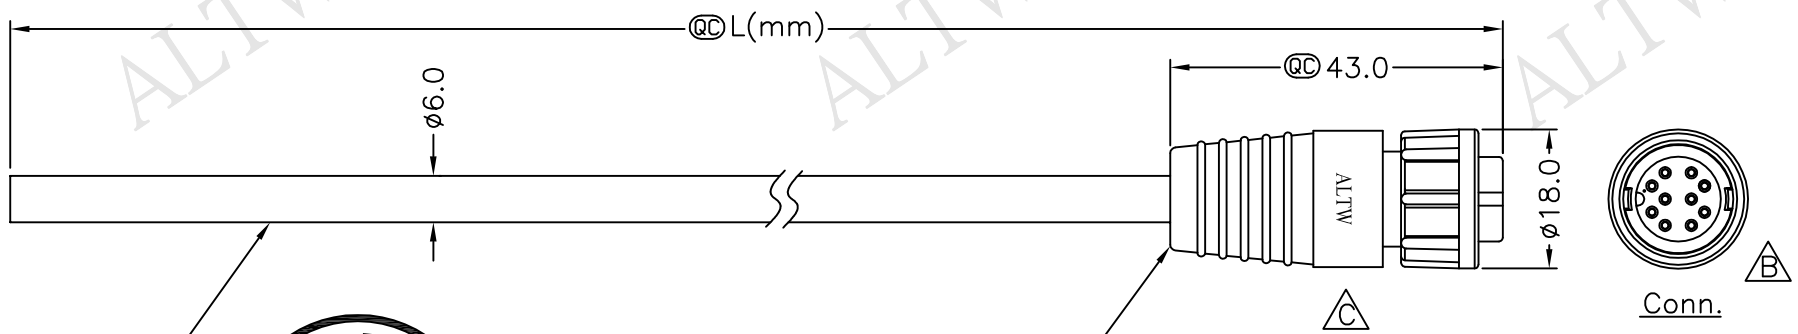

BU-10BFFM-LL7000
Color: Black

BU-10BFFM-LL7AXX

Orange	橘	10
Black	黑	9
Red	紅	8
Pink	粉紅	7
Gray	灰	6
Yellow	黃	5
Green	綠	4
White	白	3
Blue	藍	2
Brown	棕	1
Wire Color		Conn.

XX:01~99Meter
 01:01Meter
 02:02Meters
 :
 :
 99:99Meters
 Cable Length(L):01~99Meters

- Note:
- * @C Important Dimension To Check.
 - * Waterproof Rate: IP67
 - * Housing: Nylon+GF,Black
 - * Pin: Copper Alloy,Gold Plated
 - * Cable: UL2464 26AWG*10C+Drain+Al/My PVC Jacket UV Resistant, OD=6.0, Black
 - * Cable Length Tolerance: 01M:±40mm
 02M~05M:±60mm
 06M~10M:±100mm
 11M~30M:±200mm
 31M~99M:±500mm

UNIT:mm	
TOLERANCE	±0.5 mm

TITLE	Standard	
	Cable Lock 10Pin F Conn. F Pin	
SCALE	Free	SHEET 1 OF 1
REV. C	SIZE A4	@C :Inspection Item

Amphenol LTW
 安費諾亮泰企業股份有限公司

ITEM NO	
DWG NO	BU-10BFFM-LL7AXX
CUSTOMER	ALTW