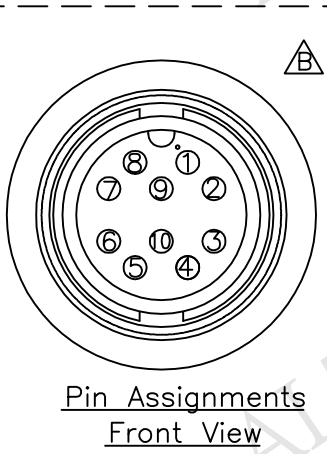

ALTW
CONFIDENTIAL
2015.12.10
R&D DEPT.

BU-10AFFM-SL6000 ①
Color: Black

ALTW
DCC. DEPT.
CONFIDENTIAL
2015.12.24
ISSUED

BU-10AFFM-SL6AXX
XX:01~99Meter
01:01Meter
02:02Meters
:
:
99:99Meters
Cable Length(L):01~99Meters

Orange	橙	10
Black	黑	9
Red	紅	8
Pink	粉紅	7
Gray	灰	6
Yellow	黃	5
Green	綠	4
White	白	3
Blue	藍	2
Brown	棕	1
Wire Color		Conn.

- Note:
- * @C Important Dimension To Check.
 - * Waterproof Rate: IP66
 - * Housing: Nylon+GF,Black
 - * Pin: Copper Alloy,Gold Plated
 - * Cable: UL2464 26AWG*10C+Drain+Al/My PVC Jacket UV Resistant, OD=6.0, Black
 - * Cable Length Tolerance: 01M:±40mm
02M~05M:±60mm
06M~10M:±100mm
11M~30M:±200mm
31M~99M:±500mm

UNIT:mm TOLERANCE ±0.5 mm

TITLE Standard
Cable Screw 10Pin F Conn. F Pin
SCALE Free SHEET 1 OF 1
REV. C SIZE A4 @C :Inspection Item

Amphenol LTW
安費諾亮泰企業股份有限公司

ITEM NO
DWG NO BU-10AFFM-SL6AXX
CUSTOMER ALTW