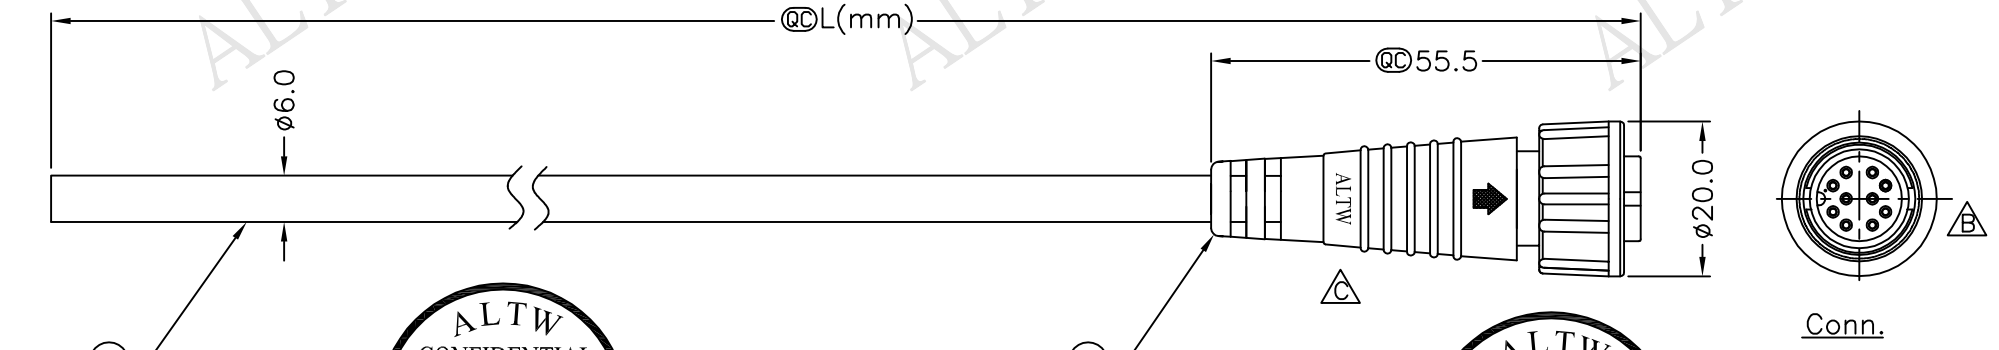

ALTW
CONFIDENTIAL
2015.12.10
R&D DEPT.

BU-10AFFM-SL6000 ①
Color: Black

ALTW
DCC. DEPT.
CONFIDENTIAL
2015.12.24
ISSUED

BU-10AFFM-SL6AXX
XX:01~99Meter
01:01Meter
02:02Meters
:
:
99:99Meters
Cable Length(L):01~99Meters

Orange	橙	10
Black	黑	9
Red	紅	8
Pink	粉紅	7
Gray	灰	6
Yellow	黃	5
Green	綠	4
White	白	3
Blue	藍	2
Brown	棕	1
Wire Color		Conn.

- Note:
- * @C Important Dimension To Check.
 - * Waterproof Rate: IP66
 - * Housing: Nylon+GF,Black
 - * Pin: Copper Alloy,Gold Plated
 - * Cable: UL2464 26AWG*10C+Drain+Al/My PVC Jacket UV Resistant, OD=6.0, Black
 - * Cable Length Tolerance: 01M:±40mm
02M~05M:±60mm
06M~10M:±100mm
11M~30M:±200mm
31M~99M:±500mm

UNIT:mm TOLERANCE ±0.5 mm

TITLE Standard
Cable Screw 10Pin F Conn. F Pin
SCALE Free SHEET 1 OF 1
REV. C SIZE A4 @C :Inspection Item

Amphenol LTW
安費諾亮泰企業股份有限公司

ITEM NO
DWG NO BU-10AFFM-SL6AXX
CUSTOMER ALTW