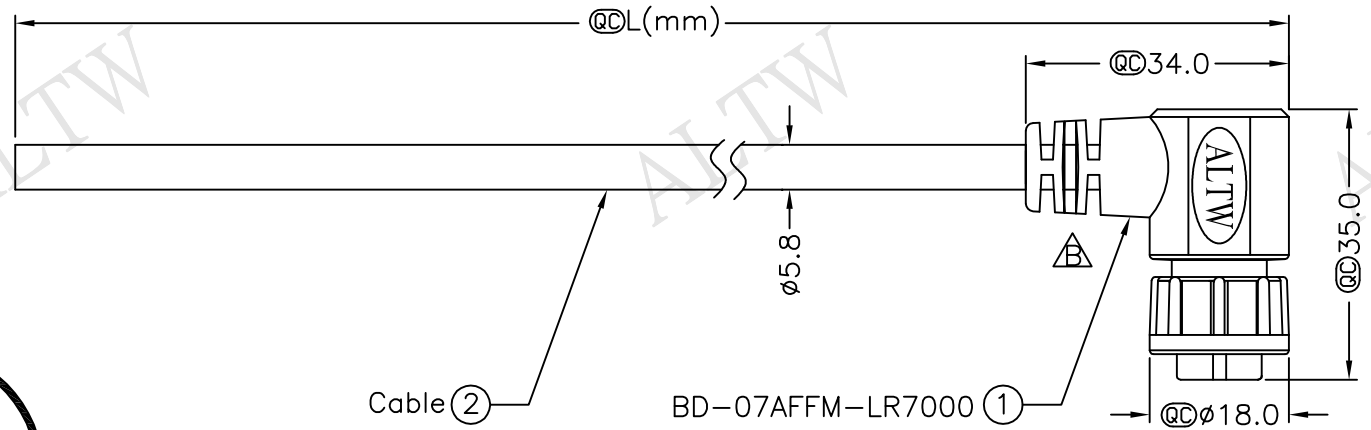

5	6	7	8
REV. B	ECN NO. LEN1610350~353	DATE 2016/01/11	SIGN Ruru
			DESCRIPTION Change Logo & Note

Cable ②  
 BD-07AFFM-LR7000 ①  
 Color: Black  
 △ BD-07AFFM-LR7AXX  
 ↑  
 XX:01~99Meter  
 01:01Meter  
 02:02Meters  
 :  
 :  
 99:99Meters  
 Cable Length(L):01~99Meters

- Notes:
- \* @ Important Dimensions To Check.
  - \* Waterproof Rate: IP67
  - \* Connector:Black,Nylon+GF
  - △ \* Pin: Copper Alloy, Gold Plated
  - \* Ring:Black,EPDM
  - \* Lock Nut:Black,Nylon+GF
  - \* Cable: UL2464 24#\*7C+Drain+Al/My (UV Resistant) OD=5.8mm,Black
  - △ \* Cable Length Tolerance: 01M: ±40mm  
02M~05M: ±60mm  
06M~10M: ±100mm  
11M~30M: ±200mm  
31M~99M: ±500mm

Pin Assignments  
Front View

7	White
6	Green
5	Brown
4	Red
3	Yellow
2	Orange
1	Blue
Conn.	Wire Color
Pin Out	

UNIT:mm	
TOLERANCE	±0.5 mm

TITLE 7Pin F Conn F Pin(5A) To Cable	
SCALE Free	SHEET 1 OF 1
REV. B	SIZE A4
QC :Inspection Item	