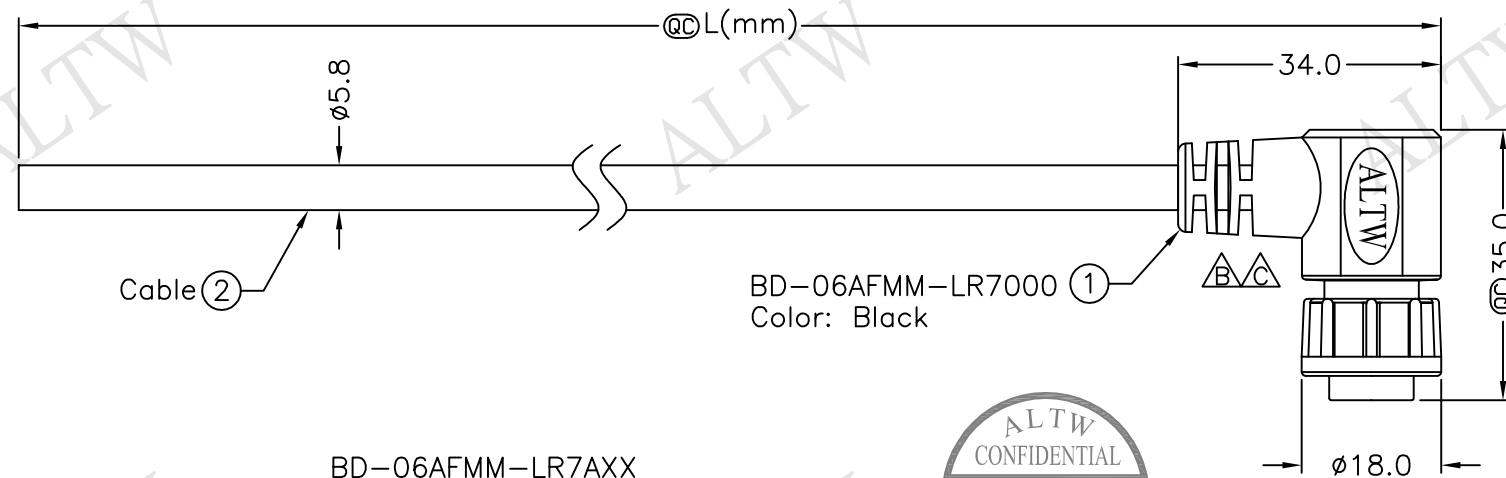

REV.	ECN NO.	DATE	SIGN	DESCRIPTION
B	LEN1190184~187	2011/08/29	Jiang Jun Hua	Change SR View
C	LEN1620094~097	2016/01/08	Ruru	Change Logo

BD-06AFMM-LR7AXX
 ↑
 XX:01~99Meter
 01:01Meter
 02:02Meters
 :
 :
 99:99Meters

Cable Length(L):01~99Meters

- Note:
- * @C Important Dimension To Check.
 - * Waterproof Rate:IP67
 - * Housing: Nylon+GF,Black
 - * Pin: Copper Alloy,Gold Plated
 - * Cable: UL2464 24AWG*6C+Drain+Al/My,Black PVC Jacket UV Resistant, OD=5.8
 - * Cable Length Tolerance:01M:±40mm
 02M~05M:±60mm
 06M~10M:±100mm
 11M~30M:±200mm
 31M~99M:±500mm

Pin Assignments
Front View

6	White	白	△
5	Red	紅	
4	Orange	橙	
3	Yellow	黃	
2	Green	綠	
1	Blue	藍	
Conn.	Wire Color		
	Pin Out		

UNIT:mm	
TOLERANCE	±0.5 mm

TITLE	
Standard, Cable Lock 6Pin F Conn M Pin	
SCALE	Free
SHEET	1 OF 1
REV.	C
SIZE	A4
@C	:Inspection Item