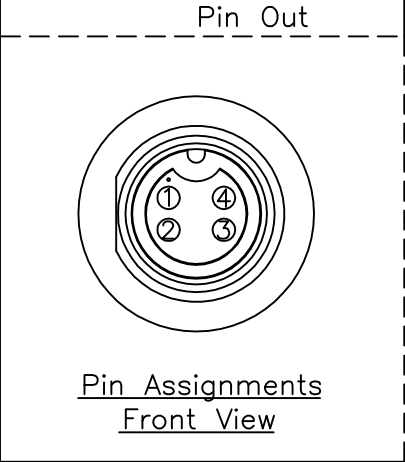

BD-04PMFM-SL7AXX

↑  
XX:01~99Meter  
01:01Meter  
02:02Meters  
:  
:  
99:99Meters

Cable Length(L):01~99Meters

- Note:  $\triangle B$
- \*  $\textcircled{C}$  Important Dimensions To Check.
  - \* Waterproof Rate: IP67
  - \* Housing: Black,Nylon+GF
  - \* Female Pin: Copper Alloy,Gold Plated
  - \* Gasket: Black,EPDM
  - \* Nut: Black,Nylon+GF
  - \* Cable: UL2464 24AWG\*4C+Drain+Al/My Black,PVC Jacket UV Resistant, OD=5.8
  - $\triangle C$ \* Use With Waterproof Cap Or Dust Cap  
Panel Thickness Max: 2.5mm
  - $\triangle C$ \* Use Without Waterproof Cap Or Dust Cap  
Panel Thickness Max: 3.5mm
  - $\triangle D$ \* Cable Length Tolerance: 01M:  $\pm 40$ mm  
02M~05M:  $\pm 60$ mm  
06M~10M:  $\pm 100$ mm  
11M~30M:  $\pm 200$ mm  
31M~99M:  $\pm 500$ mm

4	Yellow	黃
3	Red	紅
2	Green	綠
1	White	白
Conn.	Wire Color	

UNIT:mm		TITLE
TOLERANCE		Standard,Cable Screw 4Pin M Conn. F Pin
$\pm 0.5$ mm	SCALE Free	SHEET 1 OF 1
REV. E	SIZE A4	$\textcircled{C}$ :Inspection Item