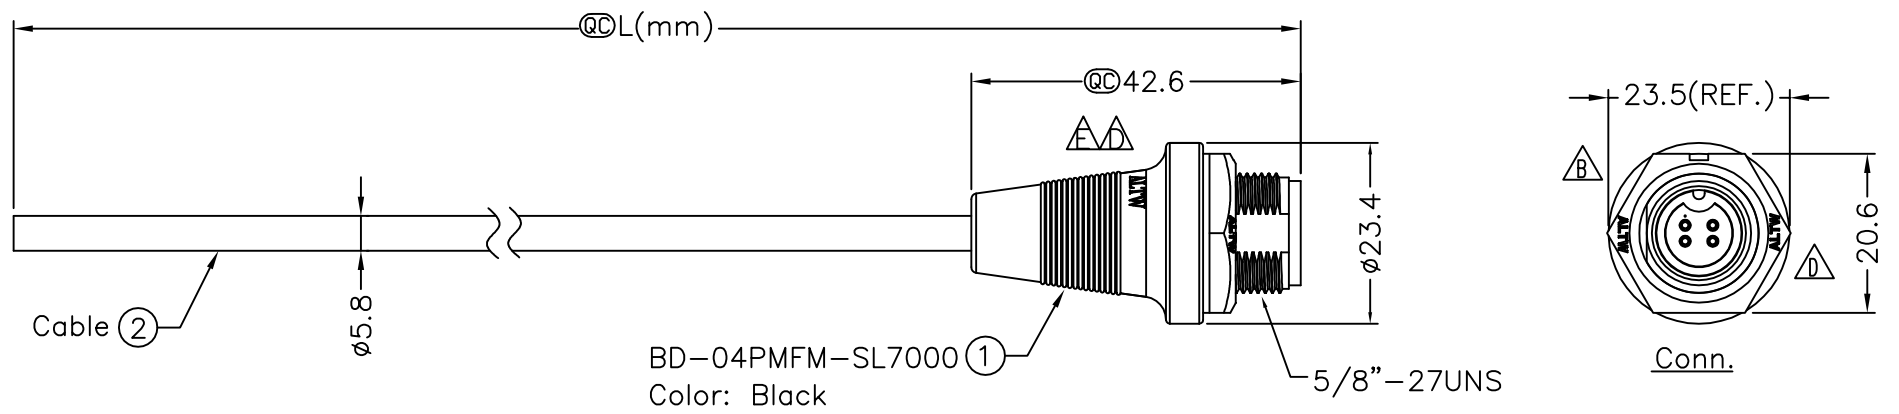

REV.	ECN NO.	DATE	SIGN	DESCRIPTION
C	LEN-8B0447~450	2008/10/02	Ivan	Update notes
D	LEN1610308~311	2016/01/20	Ruru	Change Logo & Note
E	LEN1790410~413	2017/09/27	Ruru	Update View

BD-04PMFM-SL7000 ①
Color: Black

BD-04PMFM-SL7AXX

↑
XX:01~99Meter
01:01Meter
02:02Meters
:
:
99:99Meters

Cable Length(L):01~99Meters

1. Note: $\triangle B$
2. $\textcircled{C}$ Important Dimensions To Check.
   - Waterproof Rate: IP67
   - Housing: Black,Nylon+GF
   - Female Pin: Copper Alloy,Gold Plated
   - Gasket: Black,EPDM
   - Nut: Black,Nylon+GF
   - Cable: UL2464 24AWG*4C+Drain+Al/My Black,PVC Jacket UV Resistant, OD=5.8
   - $\triangle C$ * Use With Waterproof Cap Or Dust Cap
     Panel Thickness Max: 2.5mm
   - $\triangle C$ * Use Without Waterproof Cap Or Dust Cap
     Panel Thickness Max: 3.5mm
   - $\triangle D$ * Cable Length Tolerance: 01M: ± 40 mm
     02M~05M: ± 60 mm
     06M~10M: ± 100 mm
     11M~30M: ± 200 mm
     31M~99M: ± 500 mm

4	Yellow	黃
3	Red	紅
2	Green	綠
1	White	白
Conn.	Wire Color