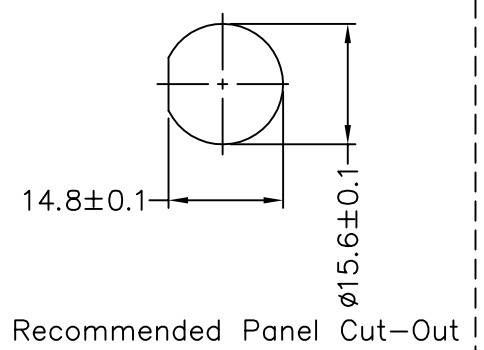

UNIT:mm		TITLE
TOLERANCE		Standard,Cable Screw 4Pin M Conn. F Pin
± 0.5 mm	SCALE Free	SHEET 1 OF 1
REV. E	SIZE A4	$\textcircled{C}$:Inspection Item

Amphenol LTW
安費諾亮泰企業股份有限公司

ITEM NO	DRAWN BY	DATE
DWG NO	CHECKED BY	DATE
CUSTOMER	APPROVED BY	DATE
BD-04PMFM-SL7AXX	Ruru	2017/09/27
ALTW	Rita	2017/09/27
	Max	2017/09/27

THIS DOCUMENT IS SUBJECT TO CHANGE WITHOUT NOTICE. IT IS CONFIDENTIAL AND A PROPERTY OF Amphenol LTW. DISCLOSE TO THIRD PARTY HAS TO BE AUTHORIZED BY Amphenol LTW.