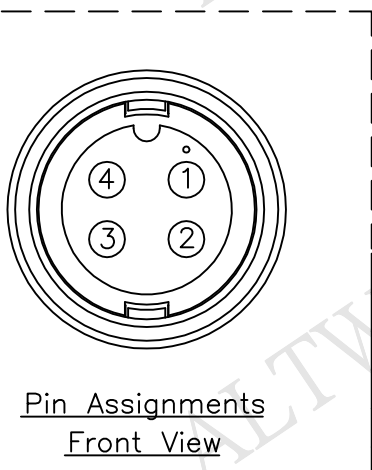

REV.	ECN NO.	DATE	SIGN	DESCRIPTION
B	LEN11A0014~17	2011/08/23	Jiang Jun Hud	Change SR View
C	LEN1610142~45	2016/01/04	Ruru	Change Logo

BD-04AFFM-LR7AXX
 XX:01~99Meter
 01:01Meter
 02:02Meters
 :
 :
 :
 :
 99:99Meters
 Cable Length(L):01~99Meters

4	Yellow	黃
3	Red	紅
2	Green	綠
1	White	白
Conn.	Wire Color	
Pin Out		

- Note:
- * @C Important Dimension To Check.
 - * Waterproof Rate: IP67
 - * Housing: Black, Nylon+GF
 - * Pin: Copper Alloy, Gold Plated
 - * Cable: Black, UL2464 24AWG*4C+D+Al/My PVC Jacket (UV Resistant) OD=5.8mm
 - * Cable Length Tolerance:01M:±40mm
 02M~05M:±60mm
 06M~10M:±100mm
 11M~30M:±200mm
 31M~99M:±500mm

UNIT:mm	
TOLERANCE	±0.5 mm

TITLE	Standard Cable Lock 4Pin F Conn. F Pin	
SCALE	Free	SHEET 1 OF 1
REV.	C	SIZE A4 @C :Inspection Item

Amphenol LTW
 安費諾亮泰企業股份有限公司

ITEM NO	
DWG NO	BD-04AFFM-LR7AXX
CUSTOMER	ALTW