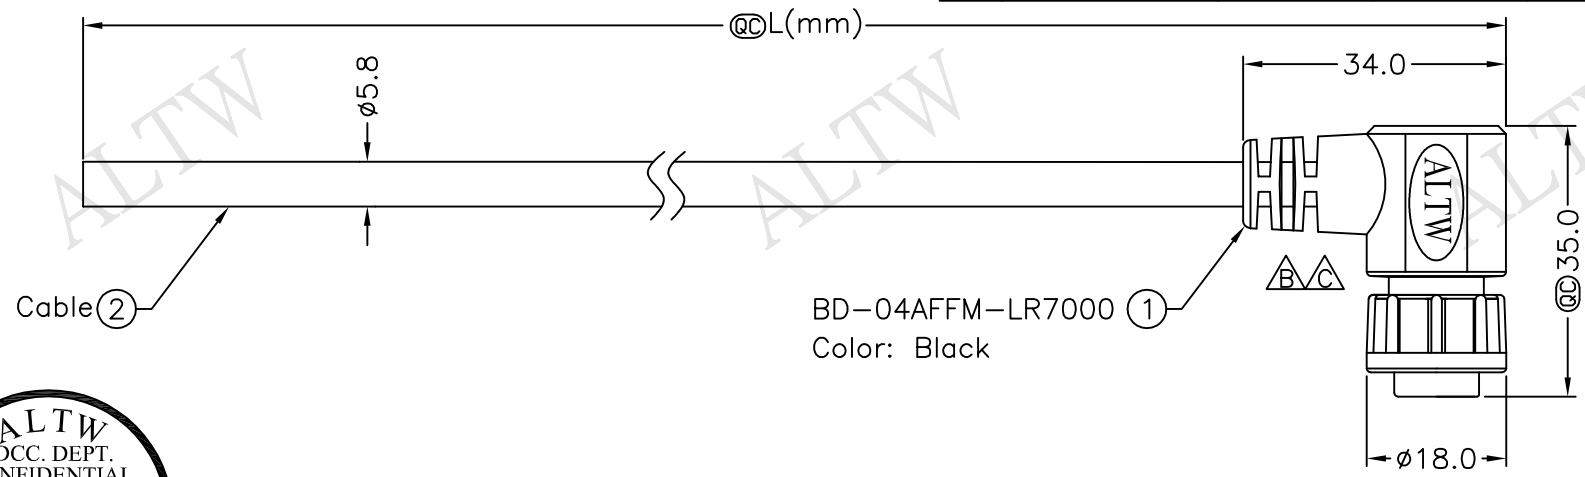

REV.	ECN NO.	DATE	SIGN	DESCRIPTION
B	LEN11A0014~17	2011/08/23	Jiang Jun Hud	Change SR View
C	LEN1610142~45	2016/01/04	Ruru	Change Logo

BD-04AFFM-LR7AXX
 XX:01~99Meter
 01:01Meter
 02:02Meters
 :
 :
 :
 :
 99:99Meters
 Cable Length(L):01~99Meters

4	Yellow	黃
3	Red	紅
2	Green	綠
1	White	白
Conn.	Wire Color	
Pin Out		

- Note:
- * @C Important Dimension To Check.
 - * Waterproof Rate: IP67
 - * Housing: Black, Nylon+GF
 - * Pin: Copper Alloy, Gold Plated
 - * Cable: Black, UL2464 24AWG*4C+D+Al/My PVC Jacket (UV Resistant) OD=5.8mm
 - * Cable Length Tolerance:01M:±40mm
 02M~05M:±60mm
 06M~10M:±100mm
 11M~30M:±200mm
 31M~99M:±500mm

UNIT:mm	
TOLERANCE	±0.5 mm

TITLE	Standard Cable Lock 4Pin F Conn. F Pin	
SCALE	Free	SHEET 1 OF 1
REV.	C	SIZE A4 @C :Inspection Item

Amphenol LTW
 安費諾亮泰企業股份有限公司

ITEM NO	
DWG NO	BD-04AFFM-LR7AXX
CUSTOMER	ALTW