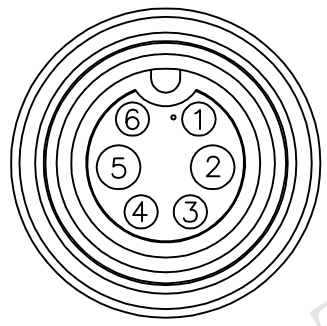

BBD-06BFMM-SL7AXX
 ↑
 XX:01~99Meter
 01:01Meter
 02:02Meters
 :
 :
 99:99Meters
 Cable Length(L):01~99Meters

- Note:
- * @C Important Dimension To Check.
 - * Waterproof Rate: IP67
 - * Housing: Nylon+GF, Black
 - * Male Pin: Copper Alloy, Gold Plated
 - * Cable: UL2464(20AWG*2C+24AWG*4C)+Drain+Al/My, PVC Jacket, UV Resistant, OD=6.0mm, Black
 - * Cable Length Tolerance: 01M:±40mm
 02M~05M:±60mm
 06M~10M:±100mm
 11M~30M:±200mm
 31M~99M:±500mm

Pin Assignments
Front View

6	Gray (24AWG)	灰
5	Blue (20AWG)	藍
4	Yellow (24AWG)	黃
3	Green (24AWG)	綠
2	Brown (20AWG)	棕
1	White (24AWG)	白
Conn.	Wire Color	
	Pin Out	

UNIT:mm	
TOLERANCE	±0.5 mm

TITLE	Standard	
	Cable Screw 6Pin F Conn M Pin	
SCALE	Free	SHEET 1 OF 1
REV. B	SIZE A4	@C :Inspection Item