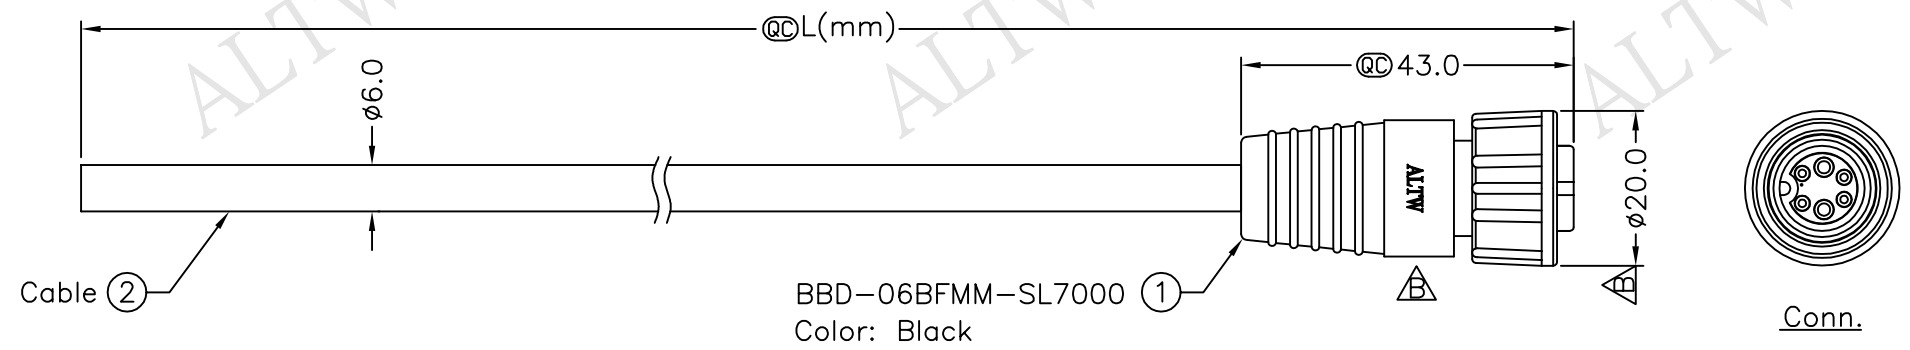

BBD-06BFMM-SL7AXX
 ↑
 XX:01~99Meter
 01:01Meter
 02:02Meters
 :
 :
 99:99Meters
 Cable Length(L):01~99Meters

- Note:
- * @C Important Dimension To Check.
 - * Waterproof Rate: IP67
 - * Housing: Nylon+GF, Black
 - * Male Pin: Copper Alloy, Gold Plated
 - * Cable: UL2464(20AWG*2C+24AWG*4C)+Drain+Al/My, PVC Jacket, UV Resistant, OD=6.0mm, Black
 - * Cable Length Tolerance: 01M:±40mm
 02M~05M:±60mm
 06M~10M:±100mm
 11M~30M:±200mm
 31M~99M:±500mm

Pin Assignments
Front View

6	Gray (24AWG)	灰
5	Blue (20AWG)	藍
4	Yellow (24AWG)	黃
3	Green (24AWG)	綠
2	Brown (20AWG)	棕
1	White (24AWG)	白
Conn.	Wire Color	
	Pin Out	

UNIT:mm	
TOLERANCE	±0.5 mm

TITLE	Standard	
	Cable Screw 6Pin F Conn M Pin	
SCALE	Free	SHEET 1 OF 1
REV. B	SIZE A4	@C :Inspection Item