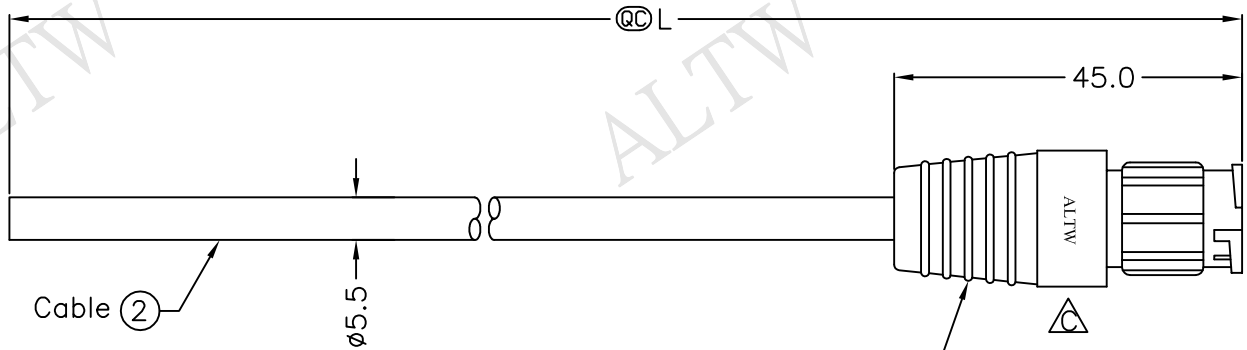

REV.	ECN NO.	DATE	SIGN	DESCRIPTION
B	LF3-7A0044	2007/10/12	Tina	Add "Pin Out"
C	LEN1590415~18	2015/09/10	Ruru	Change Logo & Note

△ BB-04BMMM-LL7000 ①  
Color: Black

BB-04BMMM-LL7AXX  
 XX:01~99Meter  
 01:01Meter  
 02:02Meters  
 ...  
 99:99Meters  
 Cable Length(L):01~99Meters

Pin Assignments  
Front View前視圖

White	白	4
Black	黑	3
Blue	藍	2
Brown	棕	1
Wire Color		Conn.
Pin Out	△	

Note:

- \* @C Important Dimensions To Check.
- \* Waterproof Rate: IP67
- \* Housing: Nylon+GF, Black
- \* Pin: Copper Alloy, Gold Plated
- \* Cable: UL2464 20AWG\*4C+Drain+Al/My, PVC Jacket UV Resistant, OD=5.5, Black
- \* Cable Length Tolerance: 01M: ±40mm  
 02M~05M: ±60mm  
 06M~10M: ±100mm  
 11M~30M: ±200mm  
 31M~99M: ±500mm

UNIT:mm	
TOLERANCE	±0.5 mm

TITLE	△ Standard,Cable Lock 4Pin M Conn. M Pin		
SCALE	Free	SHEET 1	OF 1
REV.	C	SIZE	A4
		@C	:Inspection Item

**Amphenol LTW**  
安費諾亮泰企業股份有限公司

ITEM NO	
DWG NO	BB-04BMMM-LL7AXX
CUSTOMER	ALTW