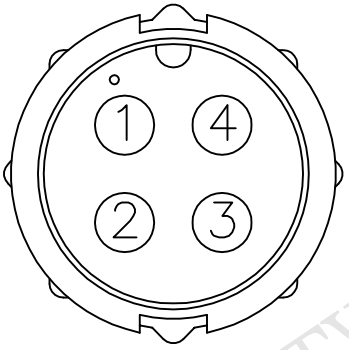

REV.	ECN NO.	DATE	SIGN	DESCRIPTION
B	LF3-7A0044	2007/10/12	Tina	Add "Pin Out"
C	LEN1590415~18	2015/09/10	Ruru	Change Logo & Note

△ BB-04BMMM-LL7000 ①  
Color: Black

BB-04BMMM-LL7AXX  
 XX:01~99Meter  
 01:01Meter  
 02:02Meters  
 ...  
 99:99Meters  
 Cable Length(L):01~99Meters

Pin Assignments  
Front View前視圖

White	白	4
Black	黑	3
Blue	藍	2
Brown	棕	1
Wire Color		Conn.
Pin Out	△	

Note:

- \* @C Important Dimensions To Check.
- \* Waterproof Rate: IP67
- \* Housing: Nylon+GF, Black
- \* Pin: Copper Alloy, Gold Plated
- \* Cable: UL2464 20AWG\*4C+Drain+Al/My, PVC Jacket UV Resistant, OD=5.5, Black
- \* Cable Length Tolerance: 01M: ±40mm  
 02M~05M: ±60mm  
 06M~10M: ±100mm  
 11M~30M: ±200mm  
 31M~99M: ±500mm

UNIT:mm	
TOLERANCE	±0.5 mm

TITLE	△ Standard,Cable Lock 4Pin M Conn. M Pin		
SCALE	Free	SHEET 1	OF 1
REV.	C	SIZE	A4
		@C	:Inspection Item

**Amphenol LTW**  
安費諾亮泰企業股份有限公司

ITEM NO	
DWG NO	BB-04BMMM-LL7AXX
CUSTOMER	ALTW