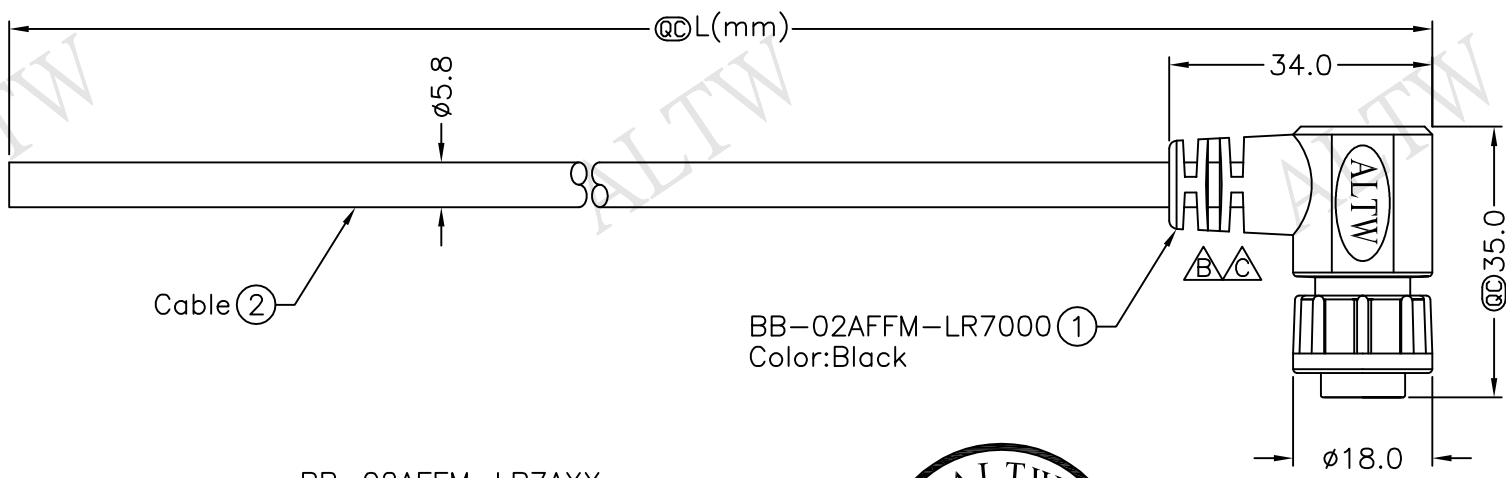

REV.	ECN NO.	DATE	SIGN	DESCRIPTION
B	LE31140029~032	2011/03/30	Jiang Jun Hua	Change SR View.
C	LEN1610059~062	2015/12/28	Ruru	Change Logo

BB-02AFFM-LR7AXX
 XX:01~99Meter
 01:01Meter
 02:02Meters
 ...
 99:99Meters
 Cable Length(L):01~99Meters

2	Red	紅
1	Green	綠
Conn.	Wire Color	
	Pin Out	

- Note:
- * @C Important Dimension To Check.
 - * Waterproof Rate:IP67.
 - * Connector:Nylon+GF,Black.
 - * Female Pin:Copper Alloy,Gold Plated.
 - * Cable:UL2464,20AWG*2C+D+Al/My,Black, PVC Jacket,UV Resistant,OD=5.8mm.
 - * Cable Length Tolerance:01M:±40mm
 02M~05M:±60mm
 06M~10M:±100mm
 11M~30M:±200mm
 31M~99M:±500mm

UNIT:mm		TITLE	Standard, Cable Lock 2Pin F Conn. F Pin	Amphenol LTW	ITEM NO	BB-02AFFM-LR7AXX	DRAWN BY	Ruru	DATE	2015/12/28
TOLERANCE	±0.5 mm	SCALE	Free	安費諾亮泰企業股份有限公司	DWG NO	BB-02AFFM-LR7AXX	CHECKED BY	Rita	DATE	2015/12/28
REV.	C	SHEET	1 OF 1		CUSTOMER	ALTW	APPROVED BY	Lisa	DATE	2015/12/28
SIZE	A4	QC :Inspection Item								