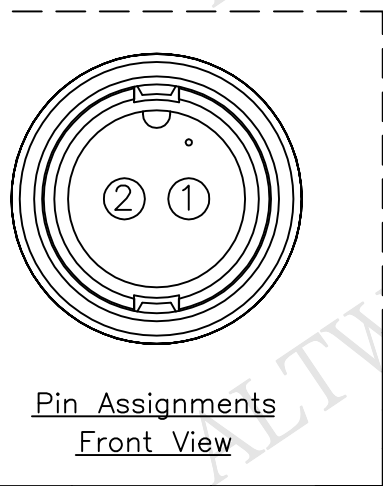

REV.	ECN NO.	DATE	SIGN	DESCRIPTION
B	LE31140029~032	2011/03/30	Jiang Jun Hua	Change SR View.
C	LEN1610059~062	2015/12/28	Ruru	Change Logo

BB-02AFFM-LR7AXX
 XX:01~99Meter
 01:01Meter
 02:02Meters
 ...
 99:99Meters
 Cable Length(L):01~99Meters

2	Red	紅
1	Green	綠
Conn.	Wire Color	
	Pin Out	

- Note:
- * @C Important Dimension To Check.
 - * Waterproof Rate:IP67.
 - * Connector:Nylon+GF,Black.
 - * Female Pin:Copper Alloy,Gold Plated.
 - * Cable:UL2464,20AWG*2C+D+Al/My,Black, PVC Jacket,UV Resistant,OD=5.8mm.
 - * Cable Length Tolerance:01M:±40mm
 02M~05M:±60mm
 06M~10M:±100mm
 11M~30M:±200mm
 31M~99M:±500mm

UNIT:mm		TITLE	Standard, Cable Lock 2Pin F Conn. F Pin	Amphenol LTW	ITEM NO	BB-02AFFM-LR7AXX	DRAWN BY	Ruru	DATE	2015/12/28
TOLERANCE	±0.5 mm	SCALE	Free	安費諾亮泰企業股份有限公司	DWG NO	BB-02AFFM-LR7AXX	CHECKED BY	Rita	DATE	2015/12/28
REV.	C	SHEET	1 OF 1		CUSTOMER	ALTW	APPROVED BY	Lisa	DATE	2015/12/28
SIZE	A4	QC :Inspection Item								