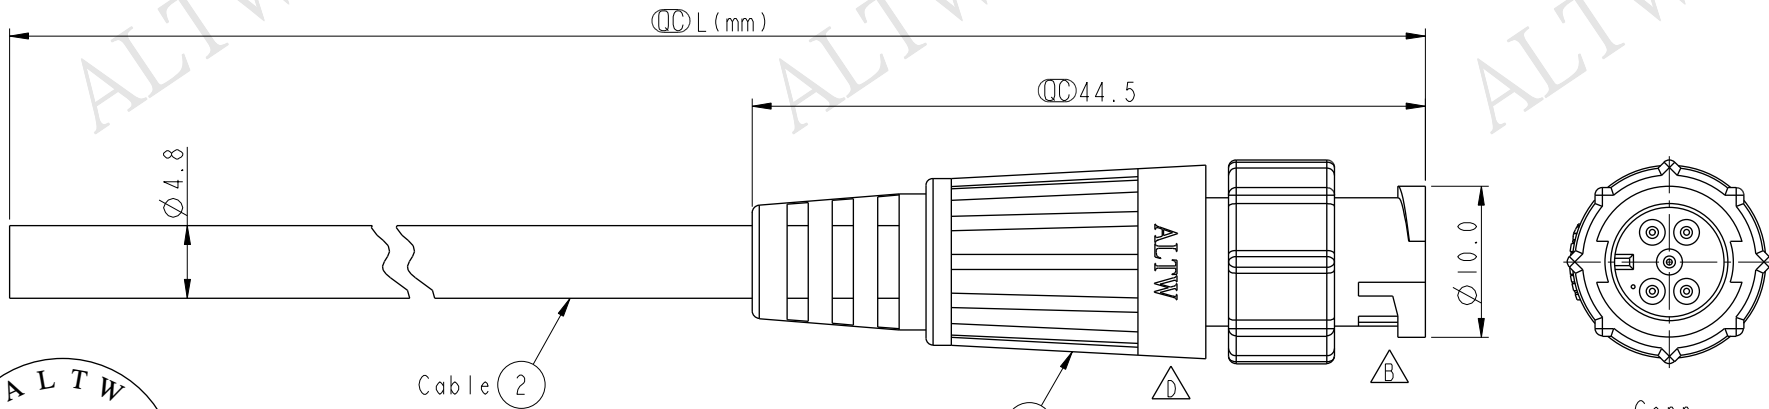

ALTW
 CONFIDENTIAL
 2015-02-12
 R&D DEPT.

Cable ②

AU-05AMMM-LL6000 ①
 Color: Black

AU-05AMMM-LL6AXX
 XX: 01~99Meters
 01: 01Meter
 02: 02Meters
 ...
 99: 99Meters
 Cable Length(L): 01~99Meters

ALTW
 DCC. DEPT.
 CONFIDENTIAL
 2015.03.04
 ISSUED

Note:

- * Ⓞ Important Dimension
- * Waterproof Rate: IP66
- * Connector: Nylon+GF, Black
- * Male Pin: Copper Alloy, Gold Plated
- * Cable: UL2464 26AWG*5C+Drain+Al/My, Black, PVC Jacket, UV Resistant, OD4.8mm
- * Cable Length Tolerance:
 - 01M: ±40mm
 - 02M~05M: ±60mm
 - 06M~10M: ±100mm
 - 11M~30M: ±200mm
 - 31M~99M: ±500mm

Pin Assignments
Front View

5	Yellow	黃
4	White	白
3	Red	紅
2	Brown	棕
1	Green	綠
Conn.	Wire Color	
	Pin Out	

UNIT:mm	
TOLERANCE	±0.5 mm

TITLE Mini Cable Lock 5Pin M Conn M Pin			
SCALE 2:1	SIZE A4	SHEET 1 OF 1	
REV. D	WC-REV. A.1	Ⓞ : Inspection item	