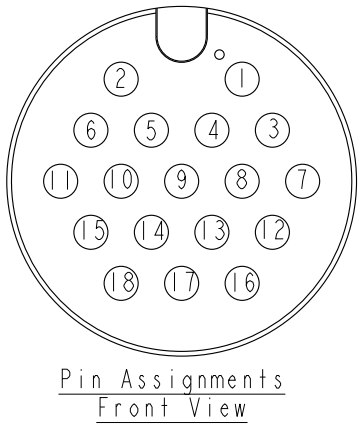

① ADD-18AFFM-LL7000
Color: Black

ADD-18AFFM-LL7AXX
 XX : 01~99Meters
 01 : 01Meter
 02 : 02Meters
 :
 :
 99 : 99Meters
 Cable Length(L): 01~99Meters

Note:
 * Ⓞ Important Dimension To Check.
 * Waterproof Rate: IP67
 * Housing: Nylon+GF, Black.
 * Female Pin: Copper Alloy, Gold Plated.
 * Lock Nut: Nylon+GF, Black.
 * Cable: UL2464 24AWG*18C+D+AL/My
 PVC Jacket UV Resistant, OD=8.0, Black.
 * Cable Length Tolerance: 01M: 40mm
 02M~05M: ±60mm
 06M~10M: ±100mm
 11M~30M: ±200mm
 31M~99M: ±500mm

UNIT:mm	
TOLERANCE	±0.5

TITLE LARGE CABLE LOCK 18PIN F CONN F PIN			
SCALE 1:1	SIZE A4	SHEET 1 OF 1	
REV. C	WC-REV. A.1	Ⓞ: Inspection item	

Amphenol LTW
 安費諾亮泰企業股份有限公司

ITEM NO	DRAWN BY FU	DATE 2019-08-21
DWG NO ADD-18AFFM-LL7AXX	CHECKED BY Feng li	DATE 2019-08-21
CUSTOMER ALTW	APPROVED BY Jerry	DATE 2019-08-21