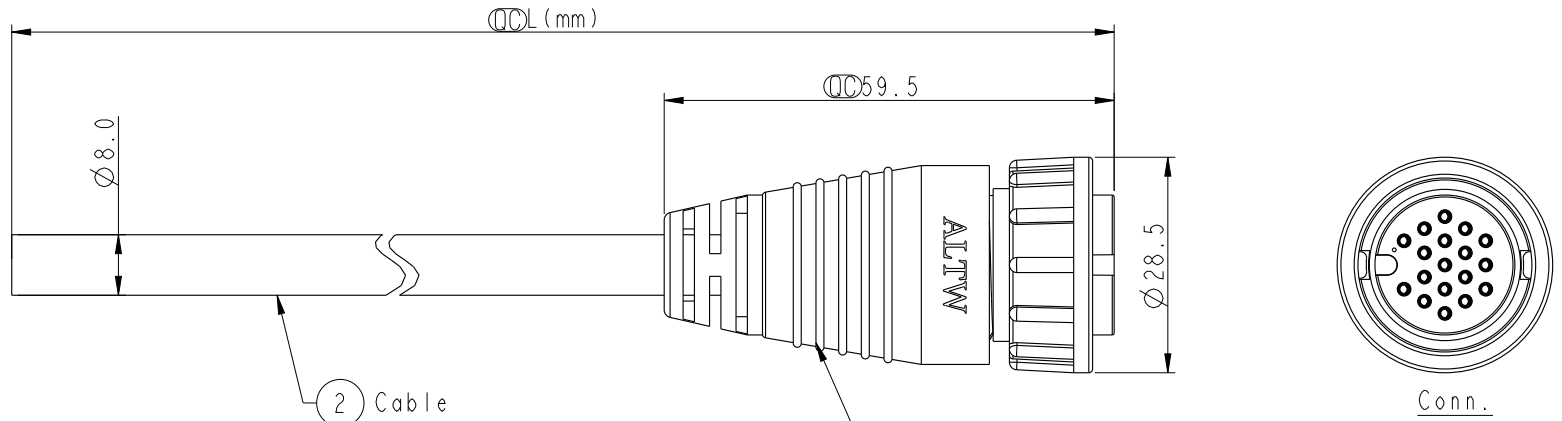

THIS DOCUMENT IS SUBJECT TO CHANGE WITHOUT NOTICE. IT IS CONFIDENTIAL AND A PROPERTY OF Amphenol LTW. DISCLOSURE TO THIRD PARTY HAS TO BE AUTHORIZED BY Amphenol LTW.

REV.	ECN NO.	DATE	SIGN	DESCRIPTION
B	LEN1590474	2015/08/18	Jinhai	Change Pin Out
C	CI91527	2019-08-21	Fu	Modify the Title

18	Blue/White	藍/白
17	Green/White	綠/白
16	Orange/White	橙/白
15	Red/White	紅/白
14	Brown/White	棕/白
13	Black/White	黑/白
12	Light Green	淺綠
11	Purple	紫
10	Orange	橙
9	Black	黑
8	Red	紅
7	Pink	粉
6	Gray	灰
5	Yellow	黃
4	Green	綠
3	White	白
2	Blue	藍
1	Brown	棕
Conn.	Wire Color