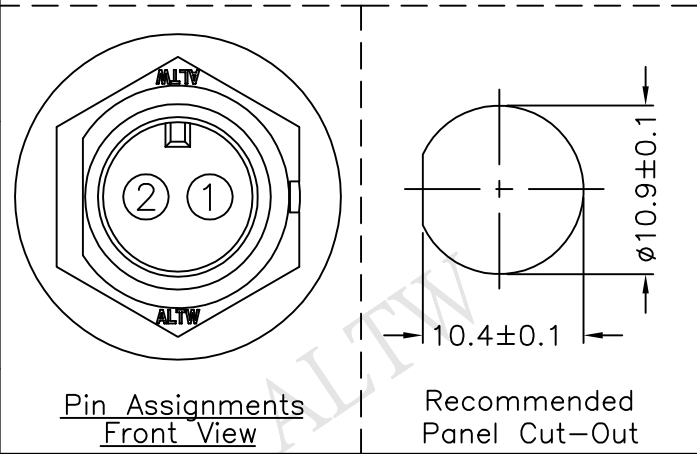

REV.	ECN NO.	DATE	SIGN	DESCRIPTION
C	LEN-8A0088~091	2008/09/10	Shin	Add Note
D	LEN-910009~012	2009/01/05	Ivan Lin	Update panel thickness
E	LEN15B0227~230	2015/11/03	Ruru	Change Logo

THIS DOCUMENT IS SUBJECT TO CHANGE WITHOUT NOTICE. IT IS CONFIDENTIAL AND A PROPERTY OF Amphenol LTW. DISCLOSURE TO THIRD PARTY HAS TO BE AUTHORIZED BY Amphenol LTW.

Cable ②

AD-02PMMM-SL7000 ①
Color: Black

AD-02PMMM-SL7AXX
XX:01~99Meters
01:01Meter
02:02Meters
:
:
99:99Meters
Cable Length(L):01~99Meters

- Note:
- * @@Important Dimension To Check.
 - * Waterproof Rate: IP67
 - * Housing: Nylon+GF, Black
 - * Pin: Copper Alloy, Gold Plated
 - * Cable: UL2464 24AWG*2C+Drain+A, PVC Jacket UV Resistant OD=4.2mm, Black
 - △△ * Use with waterproof cap or dust cap
Panel Thickness Max: 2.5mm
 - △△ * Use without waterproof cap or dust cap
Panel Thickness Max: 3.5mm
 - △ * Cable Length Tolerance: 01M:40mm
02M~05M:60mm
06M~10M:100mm
11M~30M:200mm
31M~99M:500mm

Conn.	Wire Color	Pin Out
2	Red 紅	
1	Black 黑	

UNIT:mm	TITLE Mini Cable Screw 2P M Conn M Pin	Amphenol LTW 安費諾亮泰企業股份有限公司		ITEM NO	DRAWN BY Ruru	DATE 2015/11/03
TOLERANCE ±0.5 mm	SCALE Free	SHEET 1 OF 1		DWG NO AD-02PMMM-SL7AXX	CHECKED BY Rita	DATE 2015/11/03
REV. E	SIZE A4	QC : Inspection Item		CUSTOMER ALTW	APPROVED BY Lisa	DATE 2015/11/03