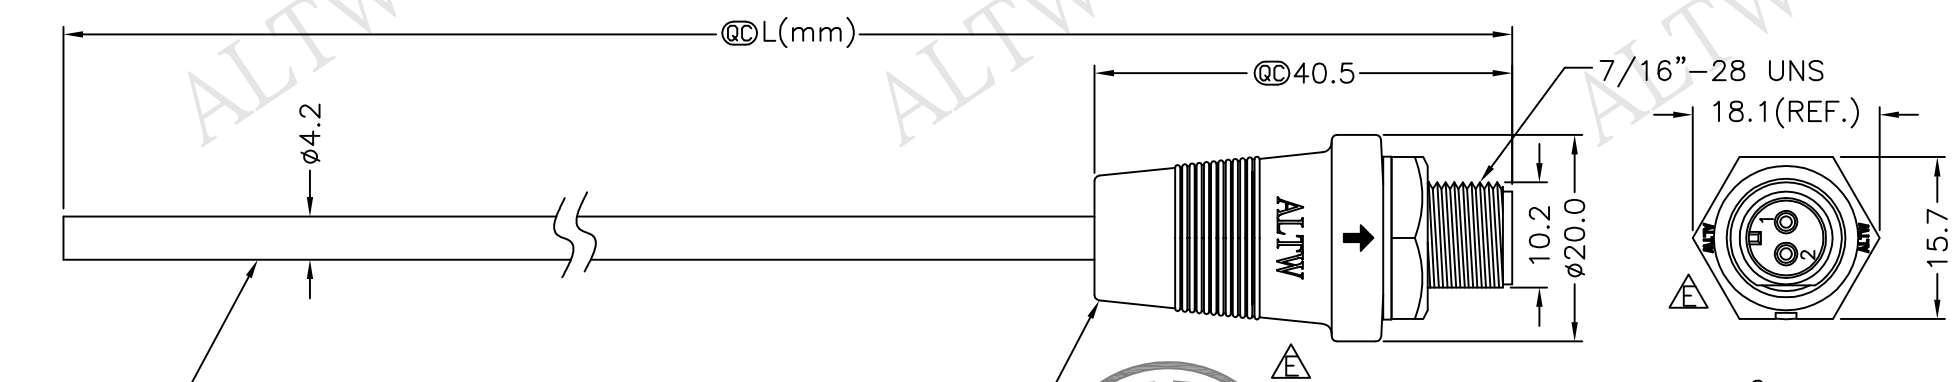

REV.	ECN NO.	DATE	SIGN	DESCRIPTION
C	LEN-8A0088~091	2008/09/10	Shin	Add Note
D	LEN-910009~012	2009/01/05	Ivan Lin	Update panel thickness
E	LEN15B0227~230	2015/11/03	Ruru	Change Logo

THIS DOCUMENT IS SUBJECT TO CHANGE WITHOUT NOTICE. IT IS CONFIDENTIAL AND A PROPERTY OF Amphenol LTW. DISCLOSURE TO THIRD PARTY HAS TO BE AUTHORIZED BY Amphenol LTW.

Cable ②

AD-02PMMM-SL7000 ①
Color: Black

AD-02PMMM-SL7AXX
XX:01~99Meters
01:01Meter
02:02Meters
:
:
99:99Meters
Cable Length(L):01~99Meters

- Note:
- * @@Important Dimension To Check.
 - * Waterproof Rate: IP67
 - * Housing: Nylon+GF, Black
 - * Pin: Copper Alloy, Gold Plated
 - * Cable: UL2464 24AWG*2C+Drain+A, PVC Jacket UV Resistant OD=4.2mm, Black
 - △△ * Use with waterproof cap or dust cap
Panel Thickness Max: 2.5mm
 - △△ * Use without waterproof cap or dust cap
Panel Thickness Max: 3.5mm
 - △ * Cable Length Tolerance: 01M:40mm
02M~05M:60mm
06M~10M:100mm
11M~30M:200mm
31M~99M:500mm

Conn.	Wire Color	Pin Out
2	Red 紅	
1	Black 黑	

UNIT:mm	TITLE Mini Cable Screw 2P M Conn M Pin	Amphenol LTW 安費諾亮泰企業股份有限公司		ITEM NO	DRAWN BY Ruru	DATE 2015/11/03
TOLERANCE ±0.5 mm	SCALE Free	SHEET 1 OF 1		DWG NO AD-02PMMM-SL7AXX	CHECKED BY Rita	DATE 2015/11/03
REV. E	SIZE A4	QC : Inspection Item		CUSTOMER ALTW	APPROVED BY Lisa	DATE 2015/11/03