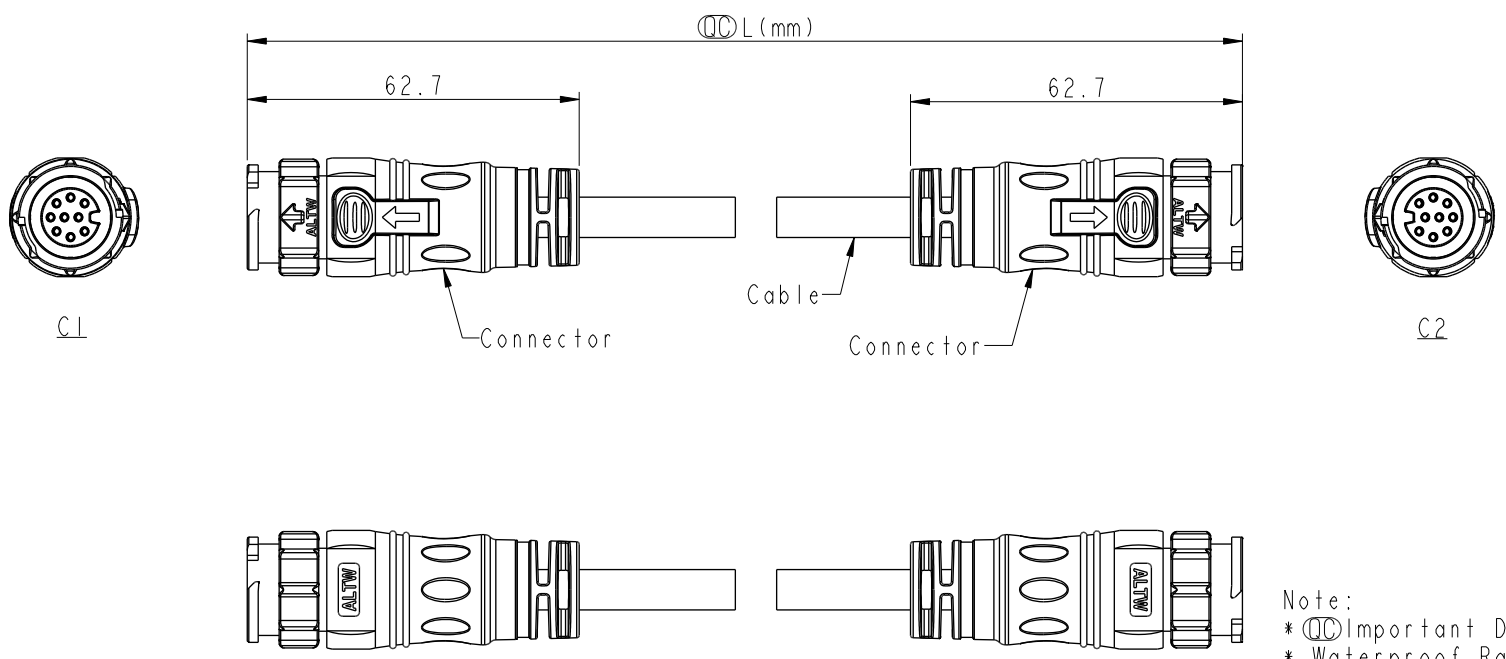

- Note:
- * \varnothing Important Dimension.
 - * Waterproof Rate: IP68, Mated.
IP68: 1M depth of water in 24 hours.
 - * Connector: Thermoplastic, Black.
 - * Pin: Copper Alloy, Gold Plated.
 - * Cable: UL21388, PVC Jacket, Black.
 - * Cable Length Tolerance: 0.5M: +60/-0mm
01M: +60/-0mm
02~03M: +120/-0mm
04~05M: +160/-0mm
06~10M: ±100mm
11~20M: ±200mm
21~30M: ±300mm
31~99M: ±500mm

UNIT: mm	
TOLERANCE	±0.5 mm

TITLE ACC, XLOK, C-5A, DB-ENDED MM			
SCALE 1:2	SIZE A4	SHEET 1 OF 2	
REV. A	WC-REV.	\varnothing : Inspection item	

Amphenol LTW
安費諾亮泰企業股份有限公司

ITEM NO.	DRAWN BY Ruru	DATE 2020-01-10
DWG NO. AB-CDXXHL-CDHL-QDXXX	CHECKED BY Rita	DATE 2020-01-10
CUSTOMER ALTW	APPROVED BY Max	DATE 2020-01-10

UNIT:mm  
TOLERANCE
± 0.5 mm

TITLE ACC, XLOK, C-5A, DB-ENDED MM
SCALE 1:2 SIZE A4 SHEET 2 OF 2
REV. A WC-REV. : Inspection item

Amphenol LTW
安費諾亮泰企業股份有限公司

ITEM NO	DRAWN BY Ruru	DATE 2020-01-10
DWG NO AB-CDXXHL-CDHL-QDXXX	CHECKED BY Rita	DATE 2020-01-10
CUSTOMER ALTW	APPROVED BY Max	DATE 2020-01-10