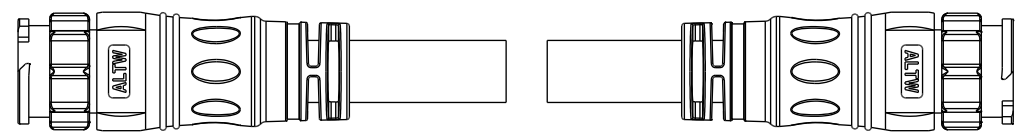

- Note:
- * \varnothing Important Dimension.
 - * Waterproof Rate: IP68, Mated.
IP68: 1M depth of water in 24 hours.
 - * Connector: Thermoplastic, Black.
 - * Pin: Copper Alloy, Gold Plated.
 - * Cable: SJTW, PVC Jacket, Black.
 - * Cable Length Tolerance:
 - 0.5M: +60/-0mm
 - 01M: +60/-0mm
 - 02~03M: +120/-0mm
 - 04~05M: +160/-0mm
 - 06~10M: ±100mm
 - 11~20M: ±200mm
 - 21~30M: ±300mm
 - 31~99M: ±500mm

UNIT: mm		
TOLERANCE	±0.5 mm	

TITLE ACC, XLOK, C-20A, DB-ENDED MM		
SCALE 1:2	SIZE A4	SHEET 1 OF 2
REV. A	WC-REV.	\varnothing : Inspection item

Amphenol LTW
安費諾亮泰企業股份有限公司

ITEM NO.	DRAWN BY Ruru	DATE 2020-01-07
DWG NO. AB-CCXXML-CCHL-QEXXX	CHECKED BY Rita	DATE 2020-01-07
CUSTOMER ALTW	APPROVED BY Max	DATE 2020-01-07

UNIT:mm		TITLE	ACC, XLOK, C-20A, DB-ENDED	
TOLERANCE	± 0.5 mm	SIZE	A4	SHEET 2 OF 2
REV.	A	WC-REV.		☉: Inspection item

Amphenol LTW
安費諾亮泰企業股份有限公司

ITEM NO	DRAWN BY	DATE
	Ruru	2020-01-07
DWG NO	CHECKED BY	DATE
AB-CCXXML-CCHL-QEXXX	Rita	2020-01-07
CUSTOMER	APPROVED BY	DATE
ALTW	Max	2020-01-07