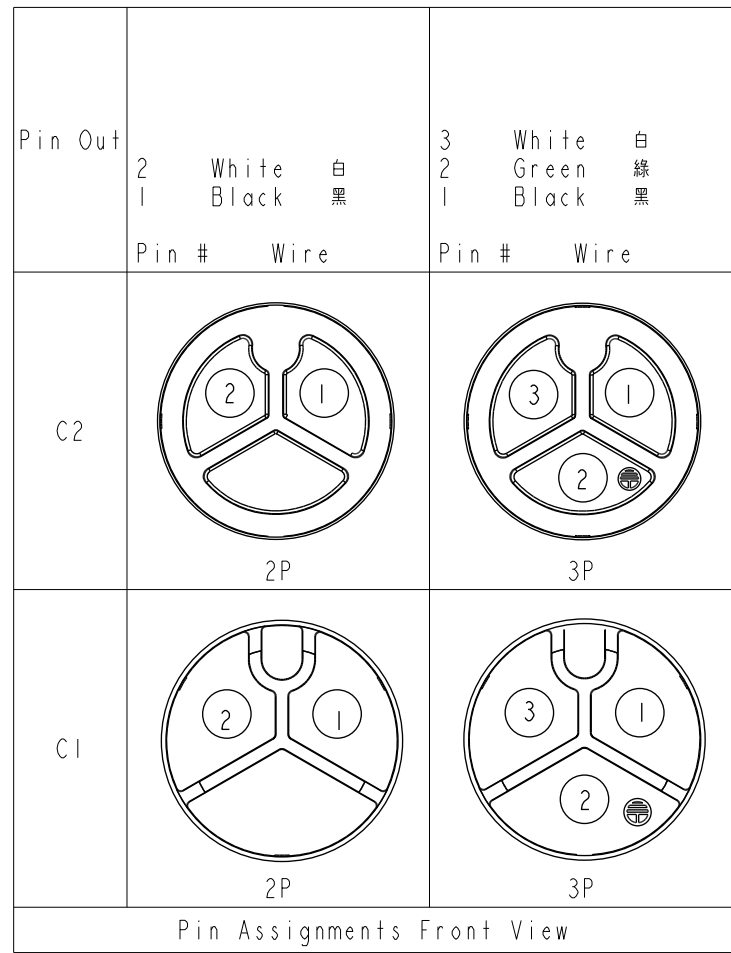

- Note:
- * \varnothing Important Dimension.
 - * Waterproof Rate: IP68, Mated.
IP68: 1M depth of water in 24 hours.
 - * Connector: Thermoplastic, Black.
 - * Pin: Copper Alloy, Gold Plated.
 - * Cable: SJTW, PVC Jacket, Black.
 - * Cable Length Tolerance:
 - 0.5M: +60/-0mm
 - 01M: +60/-0mm
 - 02~03M: +120/-0mm
 - 04~05M: +160/-0mm
 - 06~10M: ±100mm
 - 11~20M: ±200mm
 - 21~30M: ±300mm
 - 31~99M: ±500mm

UNIT: mm		
TOLERANCE	±0.5 mm	

TITLE ACC, XLOK, C-20A, DB-ENDED MM		
SCALE 1:2	SIZE A4	SHEET 1 OF 2
REV. A	WC-REV.	\varnothing : Inspection item

Amphenol LTW
安費諾亮泰企業股份有限公司

ITEM NO.	DRAWN BY Ruru	DATE 2020-01-07
DWG NO. AB-CCXXML-CCHL-QEXXX	CHECKED BY Rita	DATE 2020-01-07
CUSTOMER ALTW	APPROVED BY Max	DATE 2020-01-07

THIS DOCUMENT IS SUBJECT TO CHANGE WITHOUT NOTICE. IT IS CONFIDENTIAL AND A PROPERTY OF Amphenol LTW. DISCLOSURE TO THIRD PARTY HAS TO BE AUTHORIZED BY Amphenol LTW.

3P		PVC	11.7	12	AB-CC03ML-CCHL-QEXXX
2P			10.7		AB-CC02ML-CCHL-QEXXX
Contacts	Cable Jacket	Cable OD	AWG	Item No.	

UNIT:mm		TITLE	ACC, XLOK, C-20A, DB-ENDED	
TOLERANCE	± 0.5 mm	SIZE	A4	SHEET 2 OF 2
REV.	A	WC-REV.		☉: Inspection item

Amphenol LTW
安費諾亮泰企業股份有限公司

ITEM NO	DRAWN BY	DATE
	Ruru	2020-01-07
DWG NO	CHECKED BY	DATE
AB-CCXXML-CCHL-QEXXX	Rita	2020-01-07
CUSTOMER	APPROVED BY	DATE
ALTW	Max	2020-01-07