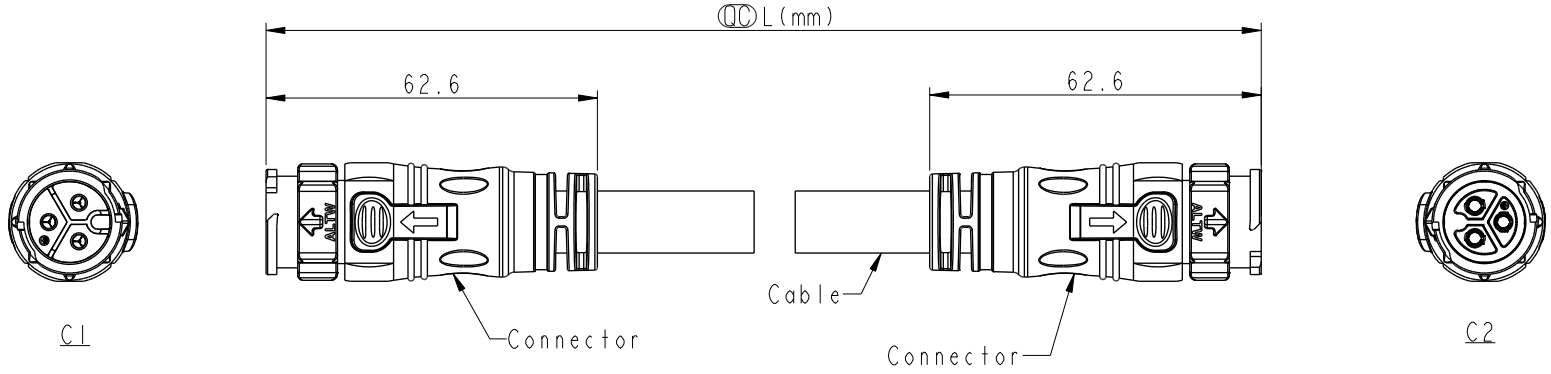

- Note:
- * \varnothing Important Dimension.
 - * Waterproof Rate: IP68, Mated.
IP68: 1M depth of water in 24 hours.
 - * Connector: Thermoplastic, Black.
 - * Pin: Copper Alloy, Gold Plated.
 - * Cable: SJTW, PVC Jacket, Black.
 - * Cable Length Tolerance:
 - 0.5M: +60/-0mm
 - 01M: +60/-0mm
 - 02~03M: +120/-0mm
 - 04~05M: +160/-0mm
 - 06~10M: ±100mm
 - 11~20M: ±200mm
 - 21~30M: ±300mm
 - 31~99M: ±500mm

UNIT: mm		
TOLERANCE	±0.5 mm	

TITLE ACC, XLOK, C-20A, DB-ENDED MM		
SCALE 1:2	SIZE A4	SHEET 1 OF 2
REV. A	WC-REV.	\varnothing : Inspection item

Amphenol LTW
安費諾亮泰企業股份有限公司

ITEM NO.	DRAWN BY Ruru	DATE 2020-01-07
DWG NO. AB-CCXXML-CCHL-QEXXX	CHECKED BY Rita	DATE 2020-01-07
CUSTOMER ALTW	APPROVED BY Max	DATE 2020-01-07

UNIT:mm		TITLE	ACC, XLOK, C-20A, DB-ENDED	
TOLERANCE	± 0.5 mm	SIZE	A4	SHEET 2 OF 2
REV.	A	WC-REV.		☉: Inspection item

Amphenol LTW
安費諾亮泰企業股份有限公司

ITEM NO	DRAWN BY	DATE
	Ruru	2020-01-07
DWG NO	CHECKED BY	DATE
AB-CCXXML-CCHL-QEXXX	Rita	2020-01-07
CUSTOMER	APPROVED BY	DATE
ALTW	Max	2020-01-07