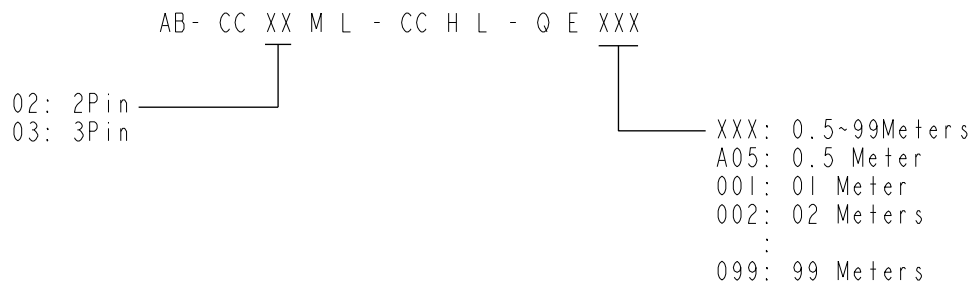

- Note:
- * \varnothing Important Dimension.
 - * Waterproof Rate: IP68, Mated.
IP68: 1M depth of water in 24 hours.
 - * Connector: Thermoplastic, Black.
 - * Pin: Copper Alloy, Gold Plated.
 - * Cable: SJTW, PVC Jacket, Black.
 - * Cable Length Tolerance:
 - 0.5M: +60/-0mm
 - 01M: +60/-0mm
 - 02~03M: +120/-0mm
 - 04~05M: +160/-0mm
 - 06~10M: ±100mm
 - 11~20M: ±200mm
 - 21~30M: ±300mm
 - 31~99M: ±500mm

UNIT: mm		
TOLERANCE	±0.5 mm	

TITLE ACC, XLOK, C-20A, DB-ENDED MM		
SCALE 1:2	SIZE A4	SHEET 1 OF 2
REV. A	WC-REV.	\varnothing : Inspection item

Amphenol LTW
安費諾亮泰企業股份有限公司

ITEM NO.	DRAWN BY Ruru	DATE 2020-01-07
DWG NO. AB-CCXXML-CCHL-QEXXX	CHECKED BY Rita	DATE 2020-01-07
CUSTOMER ALTW	APPROVED BY Max	DATE 2020-01-07

UNIT:mm		TITLE	ACC, XLOK, C-20A, DB-ENDED	
TOLERANCE	± 0.5 mm	SIZE	A4	SHEET 2 OF 2
REV.	A	WC-REV.		☉: Inspection item

Amphenol LTW
安費諾亮泰企業股份有限公司

ITEM NO	DRAWN BY	DATE
	Ruru	2020-01-07
DWG NO	CHECKED BY	DATE
AB-CCXXML-CCHL-QEXXX	Rita	2020-01-07
CUSTOMER	APPROVED BY	DATE
ALTW	Max	2020-01-07