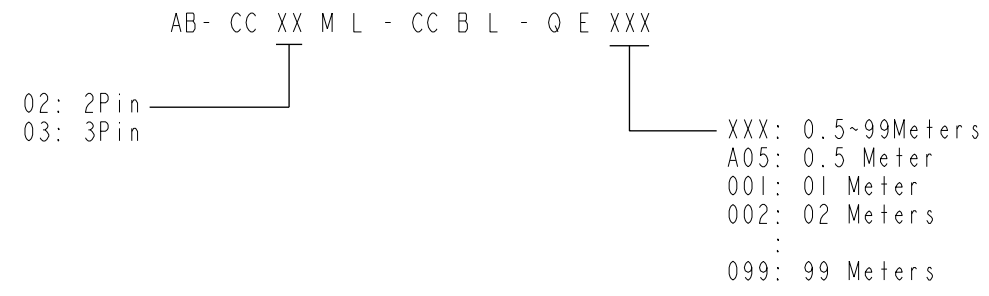

Note:

- * \varnothing Important Dimension.
- * Waterproof Rate: IP68, Mated.
IP68: 1M depth of water in 24 hours.
- * Connector: Thermoplastic, Black.
- * Pin: Copper Alloy, Gold Plated.
- * Cable: SJTW, PVC Jacket, Black.
- * Cable Length Tolerance:
 - 0.5M: +60/-0mm
 - 01M: +60/-0mm
 - 02~03M: +120/-0mm
 - 04~05M: +160/-0mm
 - 06~10M: ±100mm
 - 11~20M: ±200mm
 - 21~30M: ±300mm
 - 31~99M: ±500mm

UNIT: mm		
TOLERANCE	±0.5 mm	

TITLE ACC, XLOK, C-20A, DB-ENDED MF		
SCALE 1:2	SIZE A4	SHEET 1 OF 2
REV. A	WC-REV.	\varnothing : Inspection item

Amphenol LTW
安費諾亮泰企業股份有限公司

ITEM NO.	DRAWN BY Ruru	DATE 2020-01-07
DWG NO. AB-CCXXML-CCBL-QEXXX	CHECKED BY Rita	DATE 2020-01-07
CUSTOMER ALTW	APPROVED BY Max	DATE 2020-01-07

UNIT:mm		TITLE	ACC, XLOK, C-20A, DB-ENDED MF	
TOLERANCE	± 0.5 mm	SCALE	1:2	SIZE A4
		SHEET	2	OF 2
REV.	A	WC-REV.	☉: Inspection item	

Amphenol LTW

安費諾亮泰企業股份有限公司

ITEM NO	DRAWN BY	DATE
	Ruru	2020-01-07
DWG NO	CHECKED BY	DATE
AB-CCXXML-CCBL-QEXXX	Rita	2020-01-07
CUSTOMER	APPROVED BY	DATE
ALTW	Max	2020-01-07