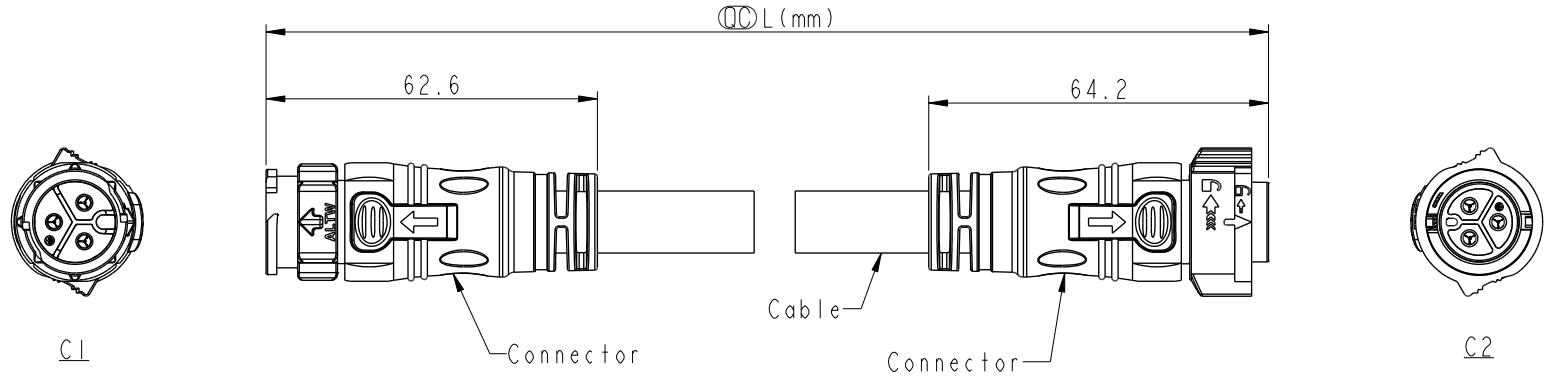

Note:

- * \varnothing Important Dimension.
- * Waterproof Rate: IP68, Mated.
IP68: 1M depth of water in 24 hours.
- * Connector: Thermoplastic, Black.
- * Pin: Copper Alloy, Gold Plated.
- * Cable: SJTW, PVC Jacket, Black.
- * Cable Length Tolerance:
 - 0.5M: +60/-0mm
 - 01M: +60/-0mm
 - 02~03M: +120/-0mm
 - 04~05M: +160/-0mm
 - 06~10M: ±100mm
 - 11~20M: ±200mm
 - 21~30M: ±300mm
 - 31~99M: ±500mm

UNIT: mm		
TOLERANCE	±0.5 mm	

TITLE ACC, XLOK, C-20A, DB-ENDED MF		
SCALE 1:2	SIZE A4	SHEET 1 OF 2
REV. A	WC-REV.	\varnothing : Inspection item

Amphenol LTW
安費諾亮泰企業股份有限公司

ITEM NO.	DRAWN BY Ruru	DATE 2020-01-07
DWG NO. AB-CCXXML-CCBL-QEXXX	CHECKED BY Rita	DATE 2020-01-07
CUSTOMER ALTW	APPROVED BY Max	DATE 2020-01-07

UNIT:mm		TITLE	ACC, XLOK, C-20A, DB-ENDED MF	
TOLERANCE	± 0.5 mm	SCALE	1:2	SIZE A4
		SHEET	2	OF 2
REV.	A	WC-REV.	☉: Inspection item	

Amphenol LTW

安費諾亮泰企業股份有限公司

ITEM NO	DRAWN BY	DATE
	Ruru	2020-01-07
DWG NO	CHECKED BY	DATE
AB-CCXXML-CCBL-QEXXX	Rita	2020-01-07
CUSTOMER	APPROVED BY	DATE
ALTW	Max	2020-01-07