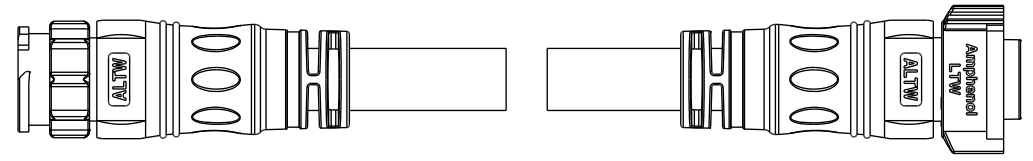

Note:

- * \varnothing Important Dimension.
- * Waterproof Rate: IP68, Mated.
IP68: 1M depth of water in 24 hours.
- * Connector: Thermoplastic, Black.
- * Pin: Copper Alloy, Gold Plated.
- * Cable: SJTW, PVC Jacket, Black.
- * Cable Length Tolerance:
 - 0.5M: +60/-0mm
 - 01M: +60/-0mm
 - 02~03M: +120/-0mm
 - 04~05M: +160/-0mm
 - 06~10M: ±100mm
 - 11~20M: ±200mm
 - 21~30M: ±300mm
 - 31~99M: ±500mm

UNIT: mm		
TOLERANCE	±0.5 mm	

TITLE ACC, XLOK, C-20A, DB-ENDED MF		
SCALE 1:2	SIZE A4	SHEET 1 OF 2
REV. A	WC-REV.	\varnothing : Inspection item

Amphenol LTW
安費諾亮泰企業股份有限公司

ITEM NO.	DRAWN BY Ruru	DATE 2020-01-07
DWG NO. AB-CCXXML-CCBL-QEXXX	CHECKED BY Rita	DATE 2020-01-07
CUSTOMER ALTW	APPROVED BY Max	DATE 2020-01-07

UNIT:mm		TITLE	ACC, XLOK, C-20A, DB-ENDED MF	
TOLERANCE	± 0.5 mm	SCALE	1:2	SIZE A4
		SHEET	2	OF 2
REV.	A	WC-REV.	☉: Inspection item	

Amphenol LTW

安費諾亮泰企業股份有限公司

ITEM NO	DRAWN BY	DATE
	Ruru	2020-01-07
DWG NO	CHECKED BY	DATE
AB-CCXXML-CCBL-QEXXX	Rita	2020-01-07
CUSTOMER	APPROVED BY	DATE
ALTW	Max	2020-01-07