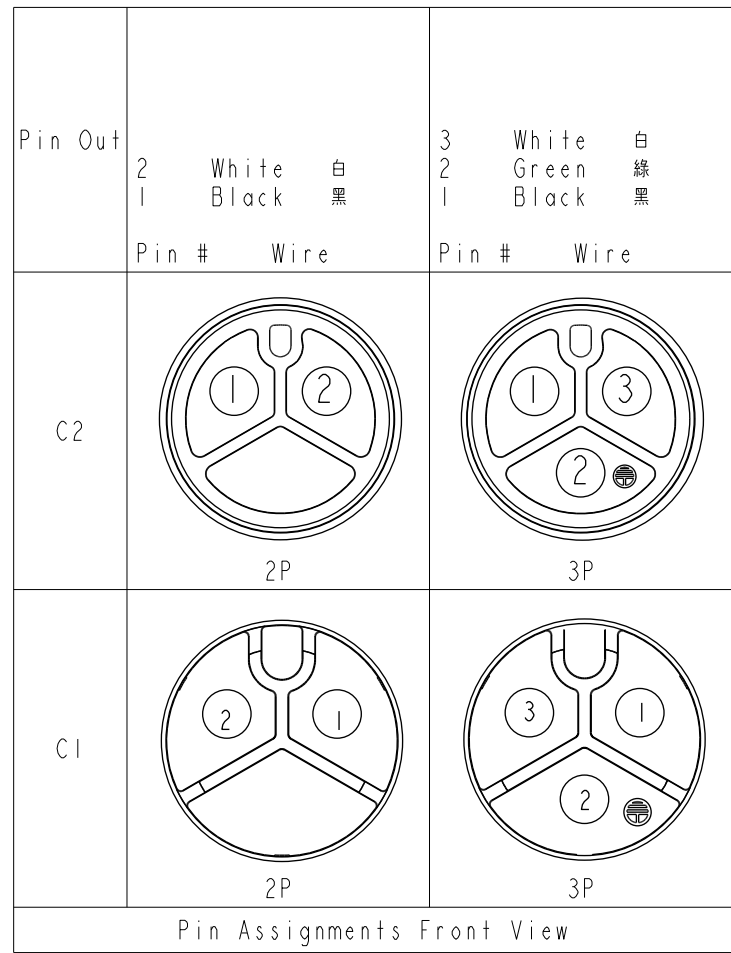

Note:

- * \varnothing Important Dimension.
- * Waterproof Rate: IP68, Mated.
IP68: 1M depth of water in 24 hours.
- * Connector: Thermoplastic, Black.
- * Pin: Copper Alloy, Gold Plated.
- * Cable: SJTW, PVC Jacket, Black.
- * Cable Length Tolerance:
 - 0.5M: +60/-0mm
 - 01M: +60/-0mm
 - 02~03M: +120/-0mm
 - 04~05M: +160/-0mm
 - 06~10M: ±100mm
 - 11~20M: ±200mm
 - 21~30M: ±300mm
 - 31~99M: ±500mm

UNIT: mm		
TOLERANCE	±0.5 mm	

TITLE ACC, XLOK, C-20A, DB-ENDED MF		
SCALE 1:2	SIZE A4	SHEET 1 OF 2
REV. A	WC-REV.	\varnothing : Inspection item

Amphenol LTW
安費諾亮泰企業股份有限公司

ITEM NO.	DRAWN BY Ruru	DATE 2020-01-07
DWG NO. AB-CCXXML-CCBL-QEXXX	CHECKED BY Rita	DATE 2020-01-07
CUSTOMER ALTW	APPROVED BY Max	DATE 2020-01-07

THIS DOCUMENT IS SUBJECT TO CHANGE WITHOUT NOTICE. IT IS CONFIDENTIAL AND A PROPERTY OF Amphenol LTW. DISCLOSURE TO THIRD PARTY HAS TO BE AUTHORIZED BY Amphenol LTW.

3P		PVC	11.7	12	AB-CC03ML-CCBL-QEXXX
2P			10.7		AB-CC02ML-CCBL-QEXXX
Contacts	Cable Jacket	Cable OD	AWG	Item No.	

UNIT:mm		TITLE	ACC, XLOK, C-20A, DB-ENDED MF	
TOLERANCE	± 0.5 mm	SCALE	1:2	SIZE A4
		SHEET	2	OF 2
REV.	A	WC-REV.	☉: Inspection item	

Amphenol LTW

安費諾亮泰企業股份有限公司

ITEM NO	DRAWN BY	DATE
	Ruru	2020-01-07
DWG NO	CHECKED BY	DATE
AB-CCXXML-CCBL-QEXXX	Rita	2020-01-07
CUSTOMER	APPROVED BY	DATE
ALTW	Max	2020-01-07