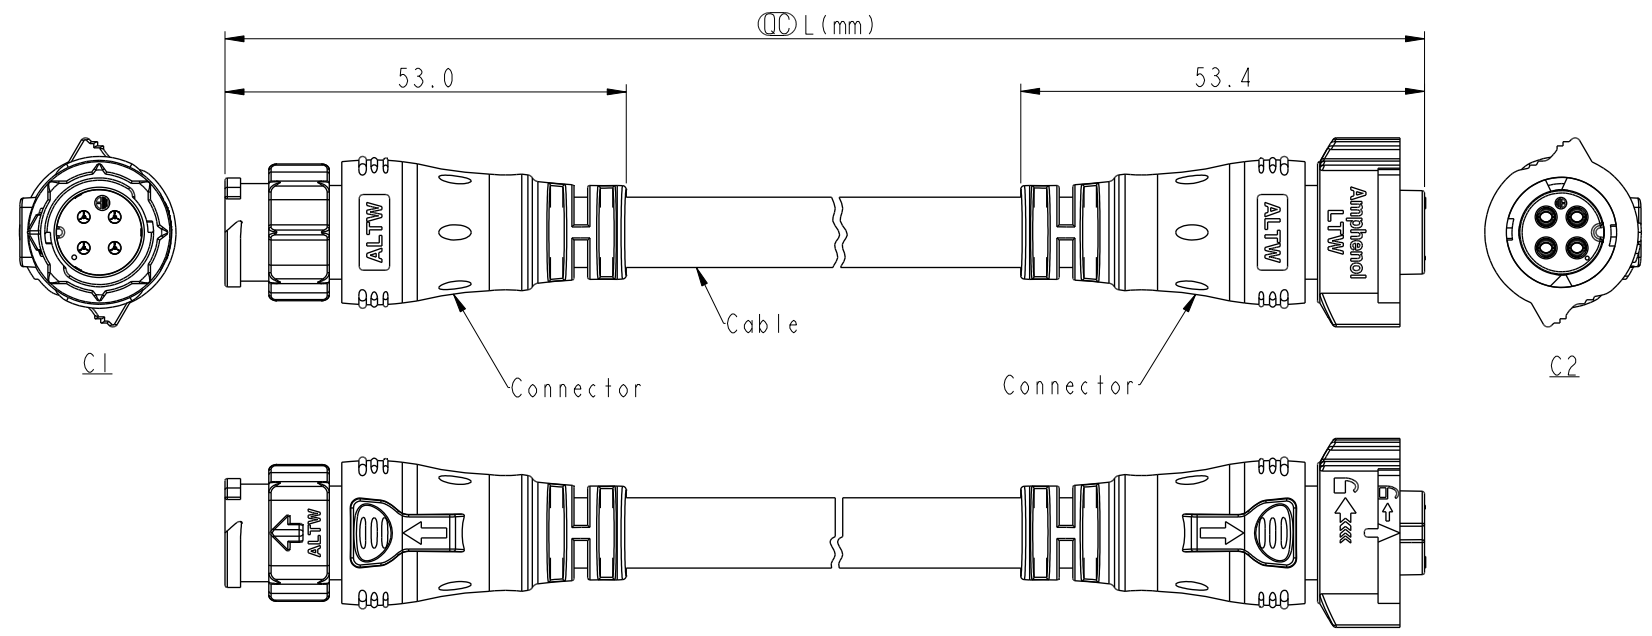

- Note:
- \*  $\varnothing$  Important Dimension
  - \* Waterproof Rate: IP68, Mated  
IP68: 1M depth of water in 24hours
  - \* Connector: Thermoplastic, Black
  - \* Pin: Copper Alloy, Gold Plated
  - \* Cable: SJTW, PVC Jacket, Black
  - \* Cable Length Tolerance: 0.5M: +60/-0mm  
01M: +60/-0mm  
02~03M: +120/-0mm  
04~05M: +160/-0mm  
06~10M: ±100mm  
11~20M: ±200mm  
21~30M: ±300mm  
31~99M: ±500mm

UNIT:mm		TITLE	ACC, XLOK, B-10A, DB-ENDED MF		
TOLERANCE	±0.5mm	SCALE	1:2	SIZE	A4
		REV.	A	WC-REV.	A.5
				$\varnothing$	Inspection item
		SHEET	1	OF	2

**Amphenol LTW**  
安費諾亮泰企業股份有限公司

ITEM NO	DRAWN BY	DATE
	Vicky	2020-01-20
DWG NO	CHECKED BY	DATE
AB-BBXXML-BBFL-QEXXX	Rita	2020-01-20
CUSTOMER	APPROVED BY	DATE
ALTW	Max	2020-01-20

AB-BB XX ML-BBFL-QE XXX

02: 2Pin  
03: 3Pin  
04: 4Pin

XXX: 0.5-99Meters  
A05: 0.5 Meter  
001: 01 Meter  
002: 02 Meters  
:  
099: 99 Meters

Pin Out	2 1 White Black Pin # Wire	3 2 Green White Black Pin # Wire	4 3 2 1 Red Green White Black Pin # Wire	紅 綠 白 黑
C2				
C1				

Pin Assignments Front View

UNIT:mm		TITLE	ACC, XLOK, B-10A, DB-ENDED MF	
TOLERANCE	±0.5mm	SCALE	1:2	SIZE A4
		REV.	A	WC-REV. A.5
			SHEET 2 OF 2	
			☉: Inspection item	

**Amphenol LTW**  
安費諾亮泰企業股份有限公司

ITEM NO	DRAWN BY	DATE
DWG NO	CHECKED BY	DATE
CUSTOMER	APPROVED BY	DATE
ALTW	Vicky Rita Max	2020-01-20 2020-01-20 2020-01-20