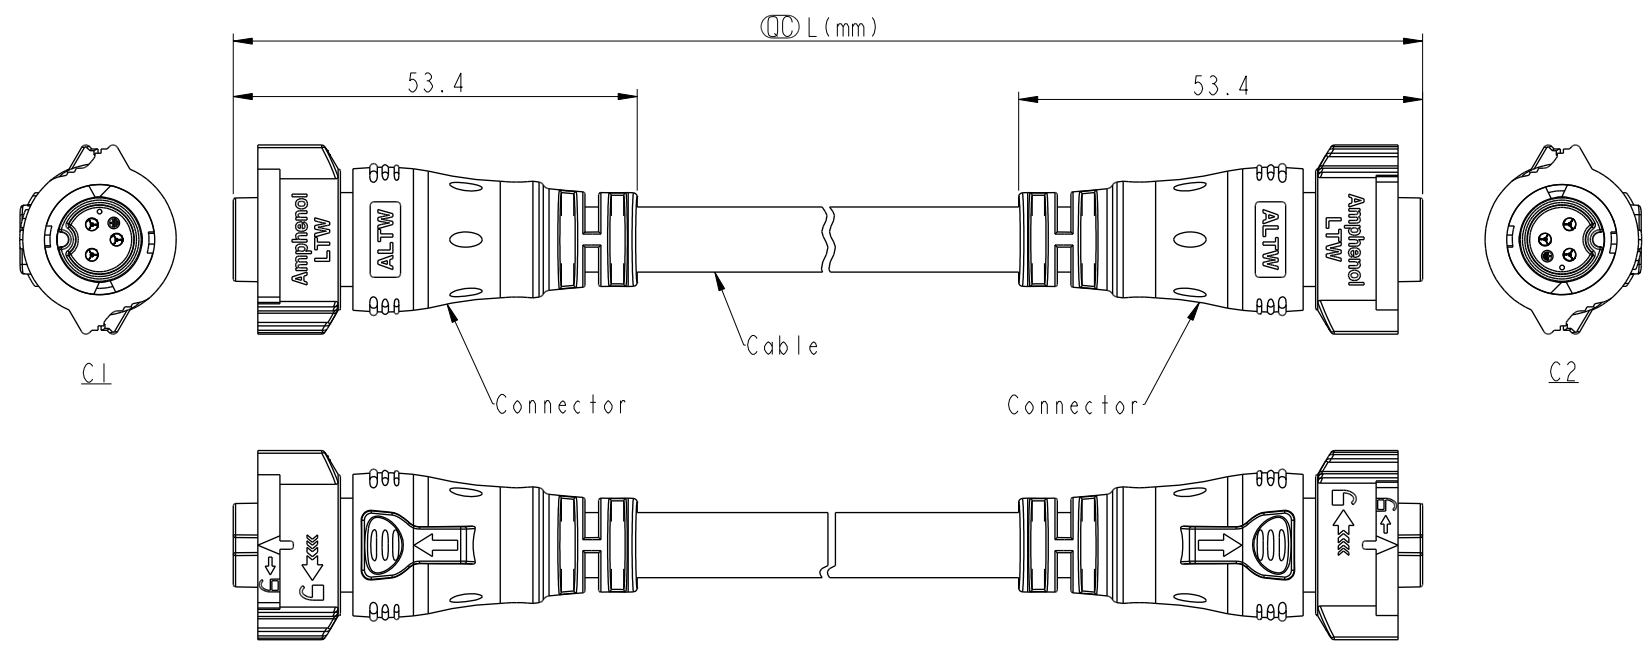

- Note:
- * Ⓞ Important Dimension
 - * Waterproof Rate: IP68, Mated
IP68: 1M depth of water in 24hours
 - * Connector: Thermoplastic, Black
 - * Pin: Copper Alloy, Gold Plated
 - * Cable: SJTW, PVC Jacket, Black
 - * Cable Length Tolerance: 0.5M: +60/-0mm
01M: +60/-0mm
02~03M: +120/-0mm
04~05M: +160/-0mm
06~10M: ±100mm
11~20M: ±200mm
21~30M: ±300mm
31~99M: ±500mm

UNIT:mm		
TOLERANCE	±0.5mm	

TITLE ACC, XLOK, B-10A, DB-ENDED FF		
SCALE 1:2	SIZE A4	SHEET 1 OF 2
REV. A	WC-REV. A.5	Ⓞ : Inspection item

Amphenol LTW
安費諾亮泰企業股份有限公司

ITEM NO	DRAWN BY Vicky	DATE 2020-01-20
DWG NO AB-BBXXBL-BBBL-QEXXX	CHECKED BY Rita	DATE 2020-01-20
CUSTOMER ALTW	APPROVED BY Max	DATE 2020-01-20

AB-BB XX BL-BBBL-QE XXX

02: 2Pin
03: 3Pin

XXX: 0.5~99Meters
A05: 0.5 Meter
001: 01 Meter
002: 02 Meters
:
099: 99 Meters

Pin Out	2 White 1 Black	白 黑	3 Green 2 White 1 Black	綠 白 黑
	Pin #	Wire	Pin #	Wire
C1 & C2				
	2P		3P	

Pin Assignments Front View

UNIT:mm		TITLE	ACC, XLOK, B-10A, DB-ENDED FF	
TOLERANCE	±0.5mm	SCALE	1:2	SIZE A4
		REV.	A	WC-REV. A.5
				SHEET 2 OF 2
				QC: Inspection item

Amphenol LTW
安費諾亮泰企業股份有限公司

ITEM NO		DRAWN BY	Vicky	DATE	2020-01-20
DWG NO	AB-BBXXBL-BBBL-QEXXX	CHECKED BY	Rita	DATE	2020-01-20
CUSTOMER	ALTW	APPROVED BY	Max	DATE	2020-01-20