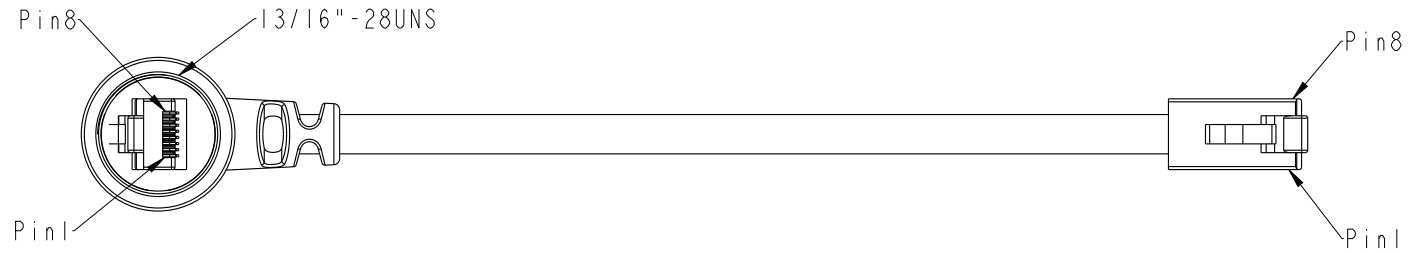

REV.	ECN NO.	DATE	SIGN	DESCRIPTION
B	CI91275	2019-07-31	Ouyang	Change Notes
C	CI91395	2019/08/09	JC Chen	Dimensional tolerance change

RCP5SM-SPG06M-SR7B XX  
 XX : 01~99Meters  
 01 : 01Meter  
 02 : 02Meters  
 ...  
 99 : 99Meters  
 Cable Length(L): 01~99Meters

- Note:
- \* (±0.2) Important Dimension To Check
  - \* Waterproof Rate: IP67 (Mating)
  - \* Housing: Nylon+GF, Black
  - \* Screw Nut: Nylon+GF, Black
  - \* RJ Plug: Shield, Phosphor Bronze, Gold Plated
  - \* Cable: CAT5E FTP 24#\*4P+D+AL/MY, 6.5
  - \* Cable Length Tolerance: 01M: ±40mm  
 02M~05M: ±60mm  
 11M~30M: ±200mm  
 31M~99M: ±500mm

Shield	Drain Wire	接地線	Shield
8	Brown	棕	8
7	White/Brown	白/棕	7
6	Green	綠	6
5	White/Blue	白/藍	5
4	Blue	藍	4
3	White/Green	白/綠	3
2	Orange	橘	2
1	White/Orange	白/橘	1
Conn.1	Wire Color		Conn.2

Pin Out

UNIT: mm			TITLE
TOLERANCE	.X ±0.25	.XX ±0.1	RJ DOUBLE-90 ENDED, WITH CONN
	.XXX ±0.05	ANGLES ±1°	13/16"-28UNS
SCALE	4:5	SIZE	A4
REV.	C	SHEET	1 OF 1
WC-REV.	A.2	QC	Inspection item