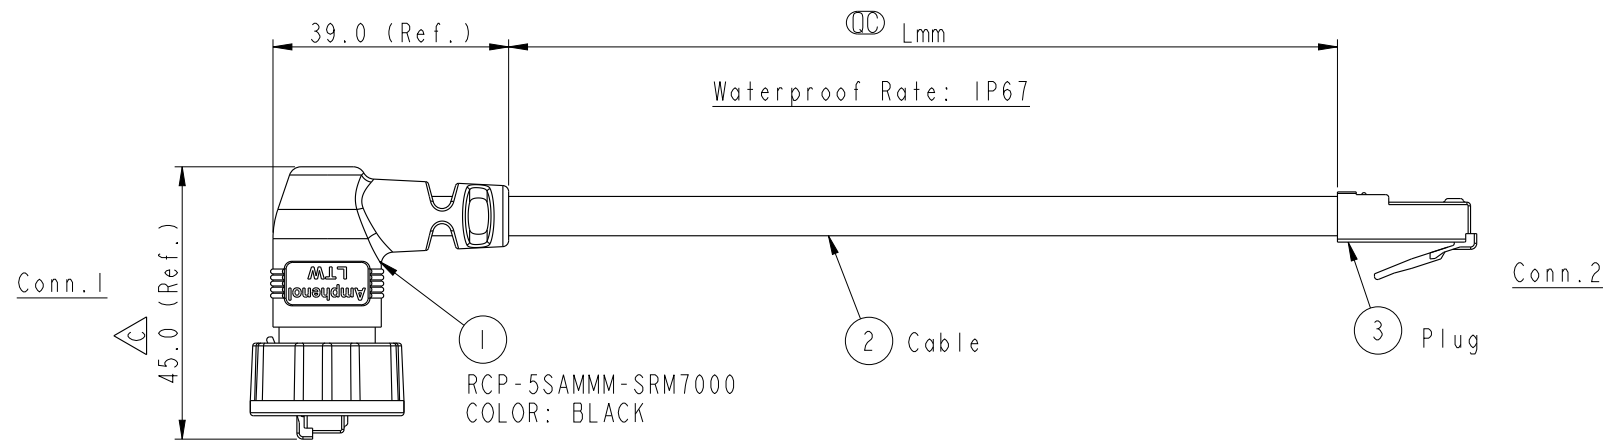

REV.	ECN NO.	DATE	SIGN	DESCRIPTION
B	CI91275	2019-07-31	Ouyang	Change Notes
C	CI91395	2019/08/09	JC Chen	Dimensional tolerance change

RCP5SM-SPG06M-SR7B XX  
 XX : 01~99Meters  
 01 : 01Meter  
 02 : 02Meters  
 ...  
 99 : 99Meters  
 Cable Length(L): 01~99Meters

- Note:
- \* (±0.2) Important Dimension To Check
  - \* Waterproof Rate: IP67 (Mating)
  - \* Housing: Nylon+GF, Black
  - \* Screw Nut: Nylon+GF, Black
  - \* RJ Plug: Shield, Phosphor Bronze, Gold Plated
  - \* Cable: CAT5E FTP 24#\*4P+D+AL/MY, 6.5
  - \* Cable Length Tolerance: 01M: ±40mm  
 02M~05M: ±60mm  
 11M~30M: ±200mm  
 31M~99M: ±500mm

Shield	Drain Wire	接地線	Shield
8	Brown	棕	8
7	White/Brown	白/棕	7
6	Green	綠	6
5	White/Blue	白/藍	5
4	Blue	藍	4
3	White/Green	白/綠	3
2	Orange	橘	2
1	White/Orange	白/橘	1
Conn.1	Wire Color		Conn.2

Pin Out

UNIT: mm			TITLE
TOLERANCE	.X ±0.25	.XX ±0.1	RJ DOUBLE-90 ENDED, WITH CONN
	.XXX ±0.05	ANGLES ±1°	13/16"-28UNS
SCALE	4:5	SIZE	A4
REV.	C	SHEET	1 OF 1
WC-REV.	A.2	QC	Inspection item