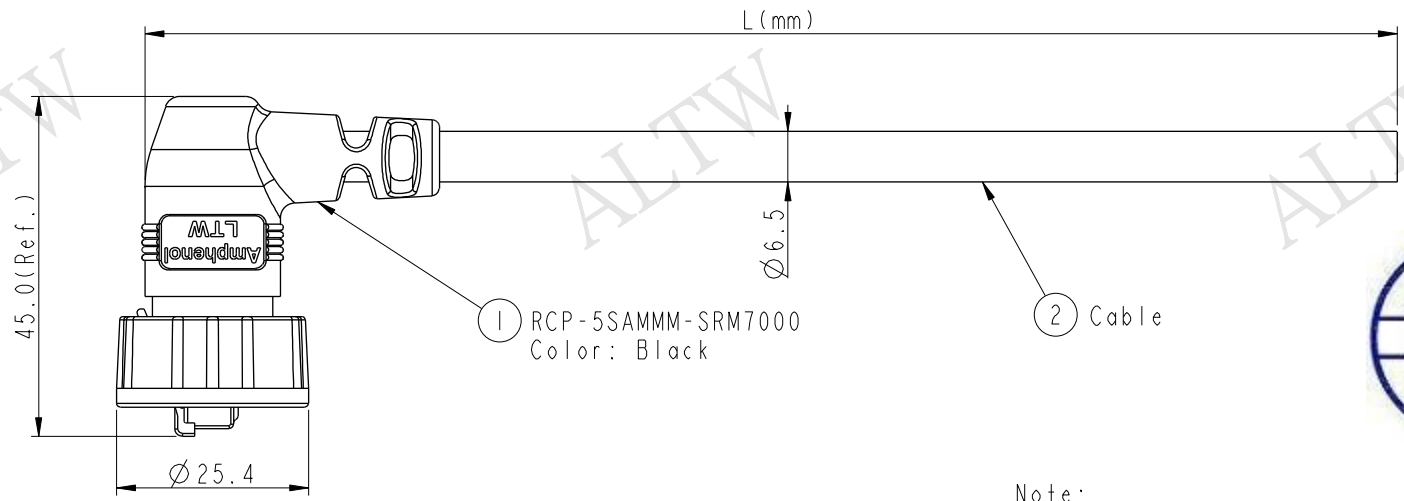

Note:

- * (C) Important Dimension
- * Waterproof Rate: IP67.
- * Plug: PC, UL94V-2, Gold Plated, Shielded
- * Screw Nut: Nylon+GF, Black.
- * Gasket: EPDM, Black.
- * Cable: (B) CAT5E FTP, OD Max.: $\varnothing 6.5$, Black.
- * Cable Length Tolerance:
 - 01M: ± 40 mm
 - 02~05M: ± 60 mm
 - 06~10M: ± 100 mm
 - 11~30M: ± 200 mm
 - 30~99M: ± 500 mm

Pin Out		
Wire Color		Plug
Drain Wire	接地	Shield
Brown	棕	8
Brown/white	棕白	7
Green	綠	6
Blue/white	藍白	5
Blue	藍	4
Green/white	綠白	3
Orange	橙	2
Orange/white	橙白	1

Plug
RCP-5SAMMM-SRM7BXX

Twist 對絞

Twist 對絞

Twist 對絞

Twist 對絞

XX: 01~99Meter
01: 01Meter
02: 02Meters
:
:
99: 99Meters
Cable Length(L): 01~99Meters
(B)CAT5E FTP

UNIT: mm			TITLE RJ45, C SIZE, RIGHT ANGLE CABLE SCREW 5E M CONN M PIN		
TOLERANCE .X ± 0.25 .XX ± 0.1 .XXX ± 0.05 ANGLES $\pm 1^\circ$	SCALE 1:1	SIZE A4	SHEET 1	OF 1	REV. B
	WC-REV. B.4	(C): Inspection item			