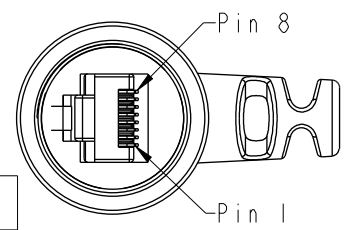

Note:

- * (C) Important Dimension
- * Waterproof Rate: IP67.
- * Plug: PC, UL94V-2, Gold Plated, Shielded
- * Screw Nut: Nylon+GF, Black.
- * Gasket: EPDM, Black.
- * Cable: (B) CAT5E FTP, OD Max.: $\varnothing 6.5$, Black.
- * Cable Length Tolerance:
 - 01M: ± 40 mm
 - 02~05M: ± 60 mm
 - 06~10M: ± 100 mm
 - 11~30M: ± 200 mm
 - 30~99M: ± 500 mm

Pin Out		
Wire Color		Plug
Drain Wire	接地	Shield
Brown	棕	8
Brown/white	棕白	7
Green	綠	6
Blue/white	藍白	5
Blue	藍	4
Green/white	綠白	3
Orange	橙	2
Orange/white	橙白	1

Plug
RCP-5SAMMM-SRM7BXX

Twist 對絞

Twist 對絞

Twist 對絞

Twist 對絞

XX: 01~99Meter
01: 01Meter
02: 02Meters
:
:
99: 99Meters
Cable Length(L): 01~99Meters
(B)CAT5E FTP

UNIT: mm			TITLE RJ45, C SIZE, RIGHT ANGLE CABLE SCREW 5E M CONN M PIN		
TOLERANCE .X ± 0.25 .XX ± 0.1 .XXX ± 0.05 ANGLES $\pm 1^\circ$	SCALE 1:1	SIZE A4	SHEET 1	OF 1	REV. B
	WC-REV. B.4	(C): Inspection item			