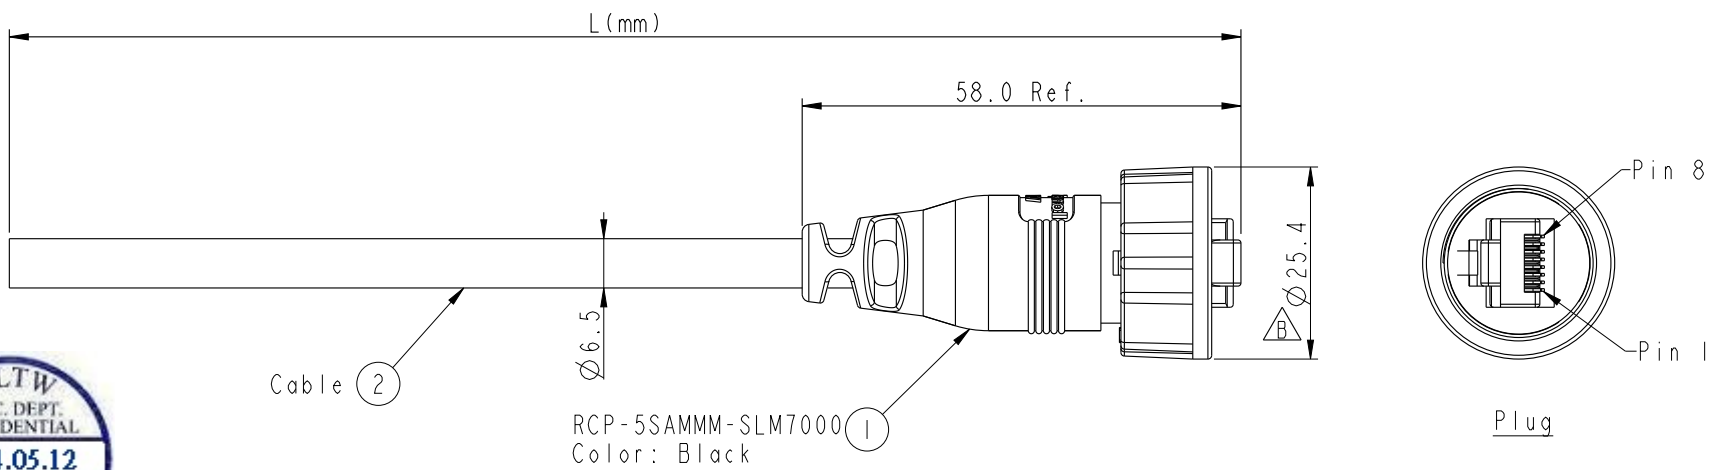

Cable ②

RCP-5SAMMM-SLM7000 ①
Color: Black

Plug

RCP-5SAMMM-SLM7BXX

XX: 01~99Meter
 01: 01Meter
 02: 02Meters
 ...
 99: 99Meters
 Cable Length(L):01~99Meters
 X:
 (B)CAT5E FTP

Note:
 * Ⓞ Important Dimension
 * Waterproof Rate:IP67.
 * Plug:PC,UL94V-2,Gold Plated,Shielded
 * Screw Nut:Nylon+GF,Black.
 * Gasket:EPDM,Black.
 * Cable: 24AWG*4P,Black,UV Resistant
 (B)CAT5E FTP,OD Max.:Ø6.5.
 * Cable Length Tolerance: 01M:±40mm
 02~05M:±60mm
 06~10M:±100mm
 11~30M:±200mm
 30~99M:±500mm

Pin Out		
Wire Color		Plug
Drain Wire	接地	Shield
Brown	棕	8
Brown/white	棕白	7
Green	綠	6
Blue/white	藍白	5
Blue	藍	4
Green/white	綠白	3
Orange	橙	2
Orange/white	橙白	1

Twist 對絞
 Twist 對絞
 Twist 對絞

UNIT:mm			TITLE RJ45,C SIZE CABLE SCREW 5E M CONN M PIN
TOLERANCE .X ±0.25 .XX ±0.1 .XXX ±0.05 ANGLES ±1°	SCALE 1:1	SIZE A4	SHEET 1 OF 1
REV. B	WC-REV. B.3	Ⓞ: Inspection item	