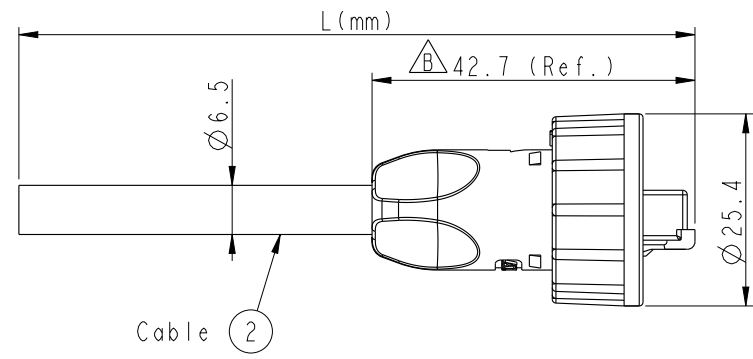

Drain Wire	接地線	Shield	
Brown	棕	8	Twist
White/Brown	白/棕	7	
Green	綠	6	Twist
White/Blue	白/藍	5	
Blue	藍	4	Twist
White/Green	白/綠	3	
Orange	橘	2	Twist
White/Orange	白/橘	1	
Wire Color		Plug	
Pin Out			

RCM-5SBMMM-SLM7000  
Color: Black

RCM-5SBMMM-SLM7BXX  
T  
XX: 01~99Meters  
01: 01Meters  
02: 02Meters  
|  
99: 99Meters  
Cable Length(L):01~99Meters

Note:

- \*  $\text{CC}$  Important Dimension
- \* Waterproof Rate: IP67
- \* Plug: 8P8C, Gold Plated, Shielded
- \* Screw Nut: Zinc Alloy, Nickel Plated
- \* Cable: CAT5E FTP 24#\*4P+D +Al/My(UV Resistant) OD=6.5mm, Black.
- \* Cable Length Tolerance: 1M~10M:±5%mm  
11~99M:±500mm

UNIT:mm		
TOLERANCE	.X ±0.25	
.XX ±0.1		
.XXX ±0.05		
ANGLES	±1°	

TITLE RJ45, Metal, C Size			
SCALE 1:1	SIZE A4	SHEET 1 OF 1	
REV. B	WC-REV. A.2	$\text{CC}$ : Inspection item	

**Amphenol LTW**  
安費諾亮泰企業股份有限公司