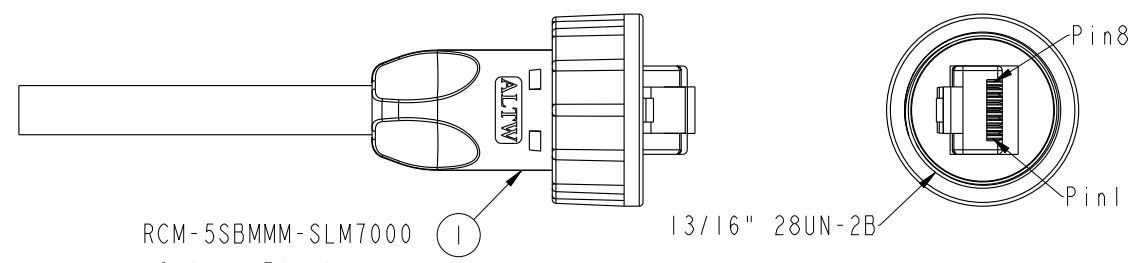

Drain Wire	接地線	Shield	
Brown	棕	8	Twist
White/Brown	白/棕	7	
Green	綠	6	Twist
White/Blue	白/藍	5	
Blue	藍	4	Twist
White/Green	白/綠	3	
Orange	橘	2	Twist
White/Orange	白/橘	1	
Wire Color		Plug	
Pin Out			

RCM-5SBMMM-SLM7000  
Color: Black

RCM-5SBMMM-SLM7BXX  
T  
XX: 01~99Meters  
01: 01Meters  
02: 02Meters  
|  
99: 99Meters  
Cable Length(L):01~99Meters

Note:

- \*  $\text{CC}$  Important Dimension
- \* Waterproof Rate: IP67
- \* Plug: 8P8C, Gold Plated, Shielded
- \* Screw Nut: Zinc Alloy, Nickel Plated
- \* Cable: CAT5E FTP 24#\*4P+D +Al/My(UV Resistant) OD=6.5mm, Black.
- \* Cable Length Tolerance: 1M~10M:±5%mm  
11~99M:±500mm

UNIT:mm		
TOLERANCE	.X ±0.25	
.XX ±0.1		
.XXX ±0.05		
ANGLES	±1°	

TITLE RJ45, Metal, C Size			
SCALE 1:1	SIZE A4	SHEET 1 OF 1	
REV. B	WC-REV. A.2	$\text{CC}$ : Inspection item	

**Amphenol LTW**  
安費諾亮泰企業股份有限公司