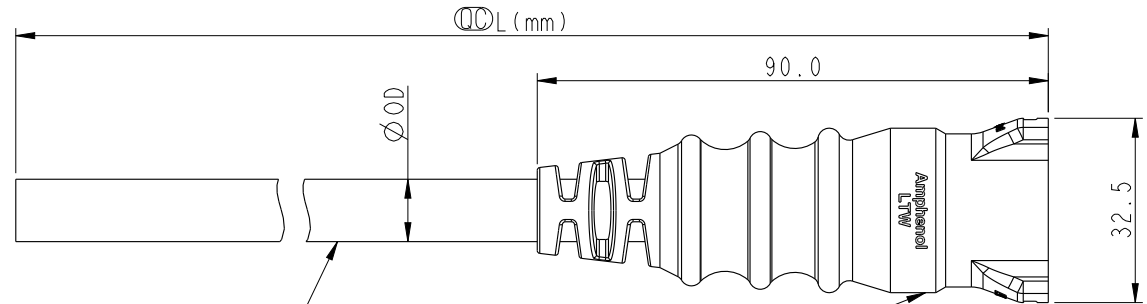

REV.	ECN NO.	DATE	SIGN	DESCRIPTION
B	LEN1590189~191	2015/08/27	Mafei	Adding Key Point.

**ALTW**  
**CONFIDENTIAL**  
**2015-08-27**  
**R&D DEPT.**

Cable ②

DC-XXAFMM-RL7000 ①  
 Color: Black

- Note:
- \* Ⓞ Important Dimension
  - \* Waterproof Rate: IP67(Mated)
  - \* Housing: M-PPE,Black
  - \* Male Pin: Copper Alloy, Gold Plated
  - \* Cable: UL2464 12#,PVC Jacket ,UV Resistant,Black
  - \* Cable Length Tolerance: 01M:±40mm  
 02M~05M:±60mm  
 06M~10M:±100mm  
 11M~30M:±200mm  
 31M~99M:±500mm
  - \* Prohibiting the use of place in oils

**ALTW**  
**DCC. DEPT.**  
**CONFIDENTIAL**  
**2015.09.11**  
**ISSUED**

DC-02AFMM-RL7AXX	∅ 9.5
DC-03AFMM-RL7AXX	∅ 10
DC-04AFMM-RL7AXX	∅ 11
Part No.	Cable OD

UNIT:mm		
TOLERANCE	±0.5	

TITLE LARGE CABLE F CONN M PIN			
SCALE 3:4	SIZE A4	SHEET 1 OF 2	
REV. B	WC-REV. .0	Ⓞ: Inspection item	

...

99:99Meter

A:UL 2464 Cable

7:IP67(防水等級 67)

L:Straight(180°)

R:Snap In With Latch(彈臂卡合)

Pin Out	4 -- 3 White 白 2 -- 1 Black 黑	4 Green 綠 3 White 白 2 -- 1 Black 黑	4 Green 綠 3 White 白 2 Red 紅 1 Black 黑
Pin Assignments Front View			
	2Pin	3Pin	4Pin

UNIT:mm		
TOLERANCE	±0.5	

TITLE LARGE CABLE F CONN M PIN			
SCALE 3:4	SIZE A4	SHEET 2 OF 2	
REV. B	WC-REV. .0	QC: Inspection item	

**Amphenol LTW**  
安費諾亮泰企業股份有限公司

ITEM NO	DRAWN BY Mafei	DATE 2015/08/27
DWG NO DC-XXAFMM-RL7AXX	CHECKED BY Joyy	DATE 2015/08/27
CUSTOMER ALTW	APPROVED BY Jerry	DATE 2015/08/27